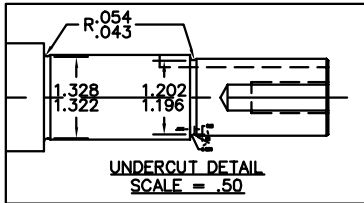

PU END BRG DETAIL

INT SH GND
BP5307

CUSTOMER IS RESPONSIBLE FOR DETERMINING THAT BALDOR'S PRODUCT WILL PERFORM SUITABLY IN THE INTENDED APPLICATION.

REV. DESC: NEW	VERSION: 00	TDR: 000000976359
REV. LTR: -	REVISED: 03:08:34 05/04/2016	BY: ENNINDO
FILE: \AAA\00226\538	MTL: -	

BALDOR

HORZ TEFC 324-6JM SUPER E W/STEEL FAN COVER & INT SH GND

SH 1 of 1