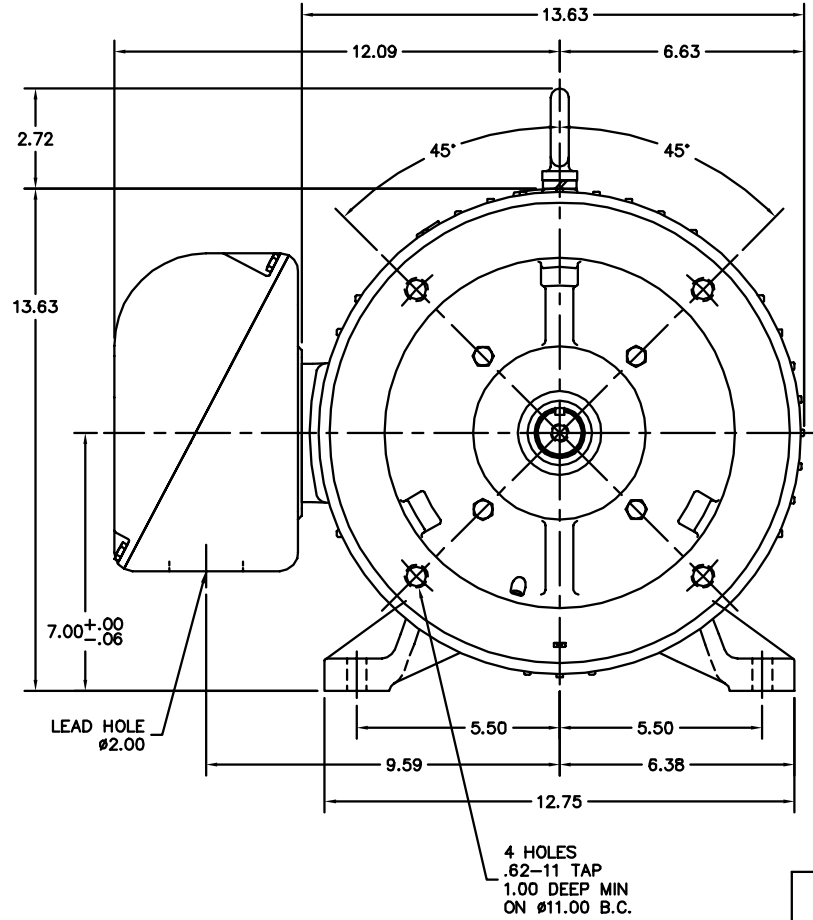

09LYF823

CUSTOMER IS RESPONSIBLE FOR DETERMINING THAT BALDOR'S PRODUCT WILL PERFORM SUITABLY IN THE INTENDED APPLICATION.

REV. DESC: UPDATE DRAIN FITTING		
REV. LTR: F	VERSION: 06	TDR: 00000857501
FILE: \AAA\00096\321	REVISED: 04:14:06 06/10/2014	BY: ENNINDO
MTL: -		

**BALDOR**

HORZ TEFC 284-6JM

SH 1 of 1

09LYF823