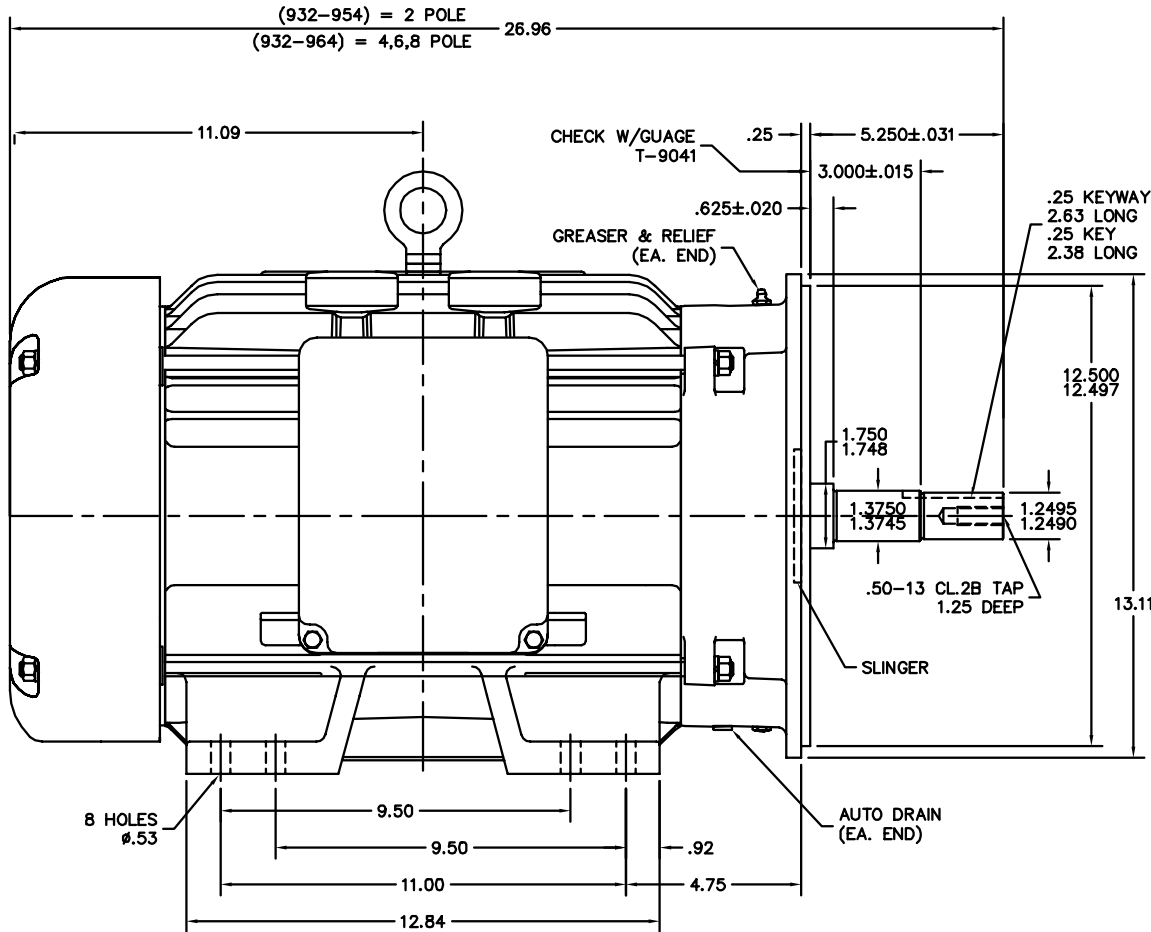

09LYF823

CUSTOMER IS RESPONSIBLE FOR DETERMINING THAT BALDOR'S PRODUCT WILL PERFORM SUITABLY IN THE INTENDED APPLICATION.

REV. DESC: UPDATE DRAIN FITTING		
REV. LTR: F	VERSION: 06	TDR: 00000857501
FILE: \AAA\00096\321	REVISED: 04:14:06 06/10/2014	BY: ENNINDO
MTL: -		

**BALDOR**

HORZ TEFC 284-6JM

SH 1 of 1

09LYF823