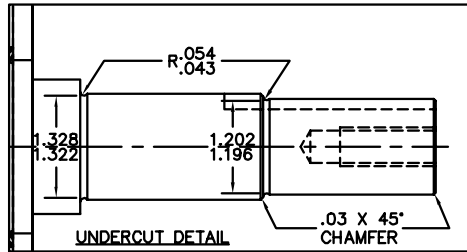

09LYL348

CUSTOMER IS RESPONSIBLE FOR DETERMINING THAT BALDOR'S PRODUCT WILL PERFORM SUITABLY IN THE INTENDED APPLICATION.

REV. DESC: NEW	VERSION: 00	TDR: 000000858886
REV. LTR: -	REVISED: 02:59:23 07/02/2014	BY: ENKENHO
FILE: \AAA\00210\308	MTL: -	

**BALDOR**

HORZ TEFC 284-6JM W/ INT SH GND

SH 1 of 1

09LYL348