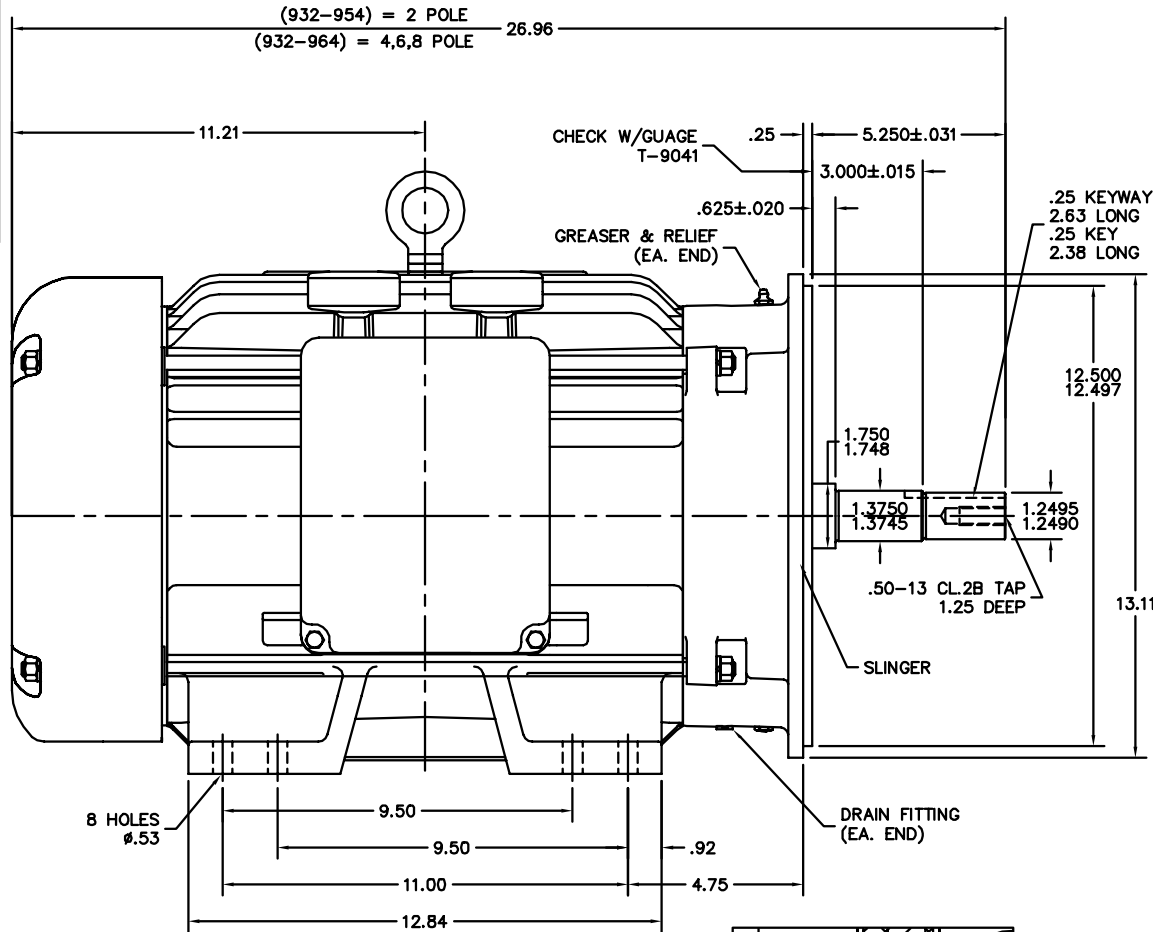

09LYL348

CUSTOMER IS RESPONSIBLE FOR DETERMINING THAT BALDOR'S PRODUCT WILL PERFORM SUITABLY IN THE INTENDED APPLICATION.

REV. DESC: NEW	VERSION: 00	TDR: 000000858886
REV. LTR: -	REVISED: 02:59:23 07/02/2014	BY: ENKENHO
FILE: \AAA\00210\308	MTL: -	

**BALDOR**

HORZ TEFC 284-6JM W/ INT SH GND

SH 1 of 1

09LYL348