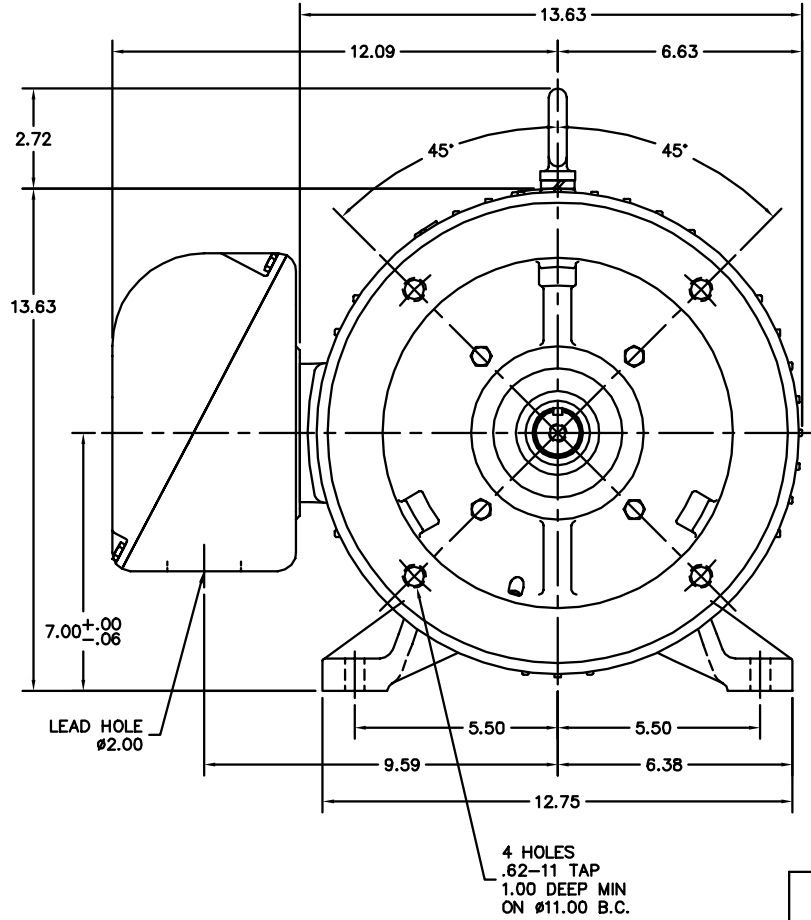

09LYL348

CUSTOMER IS RESPONSIBLE FOR DETERMINING THAT BALDOR'S PRODUCT WILL PERFORM SUITABLY IN THE INTENDED APPLICATION.

REV. DESC: NEW	VERSION: 00	TDR: 000000858886
REV. LTR: -	REVISED: 02:59:23 07/02/2014	BY: ENKENHO
FILE: \AAA\00210\308	MTL: -	

**BALDOR**

HORZ TEFC 284-6JM W/ INT SH GND

SH 1 of 1

09LYL348