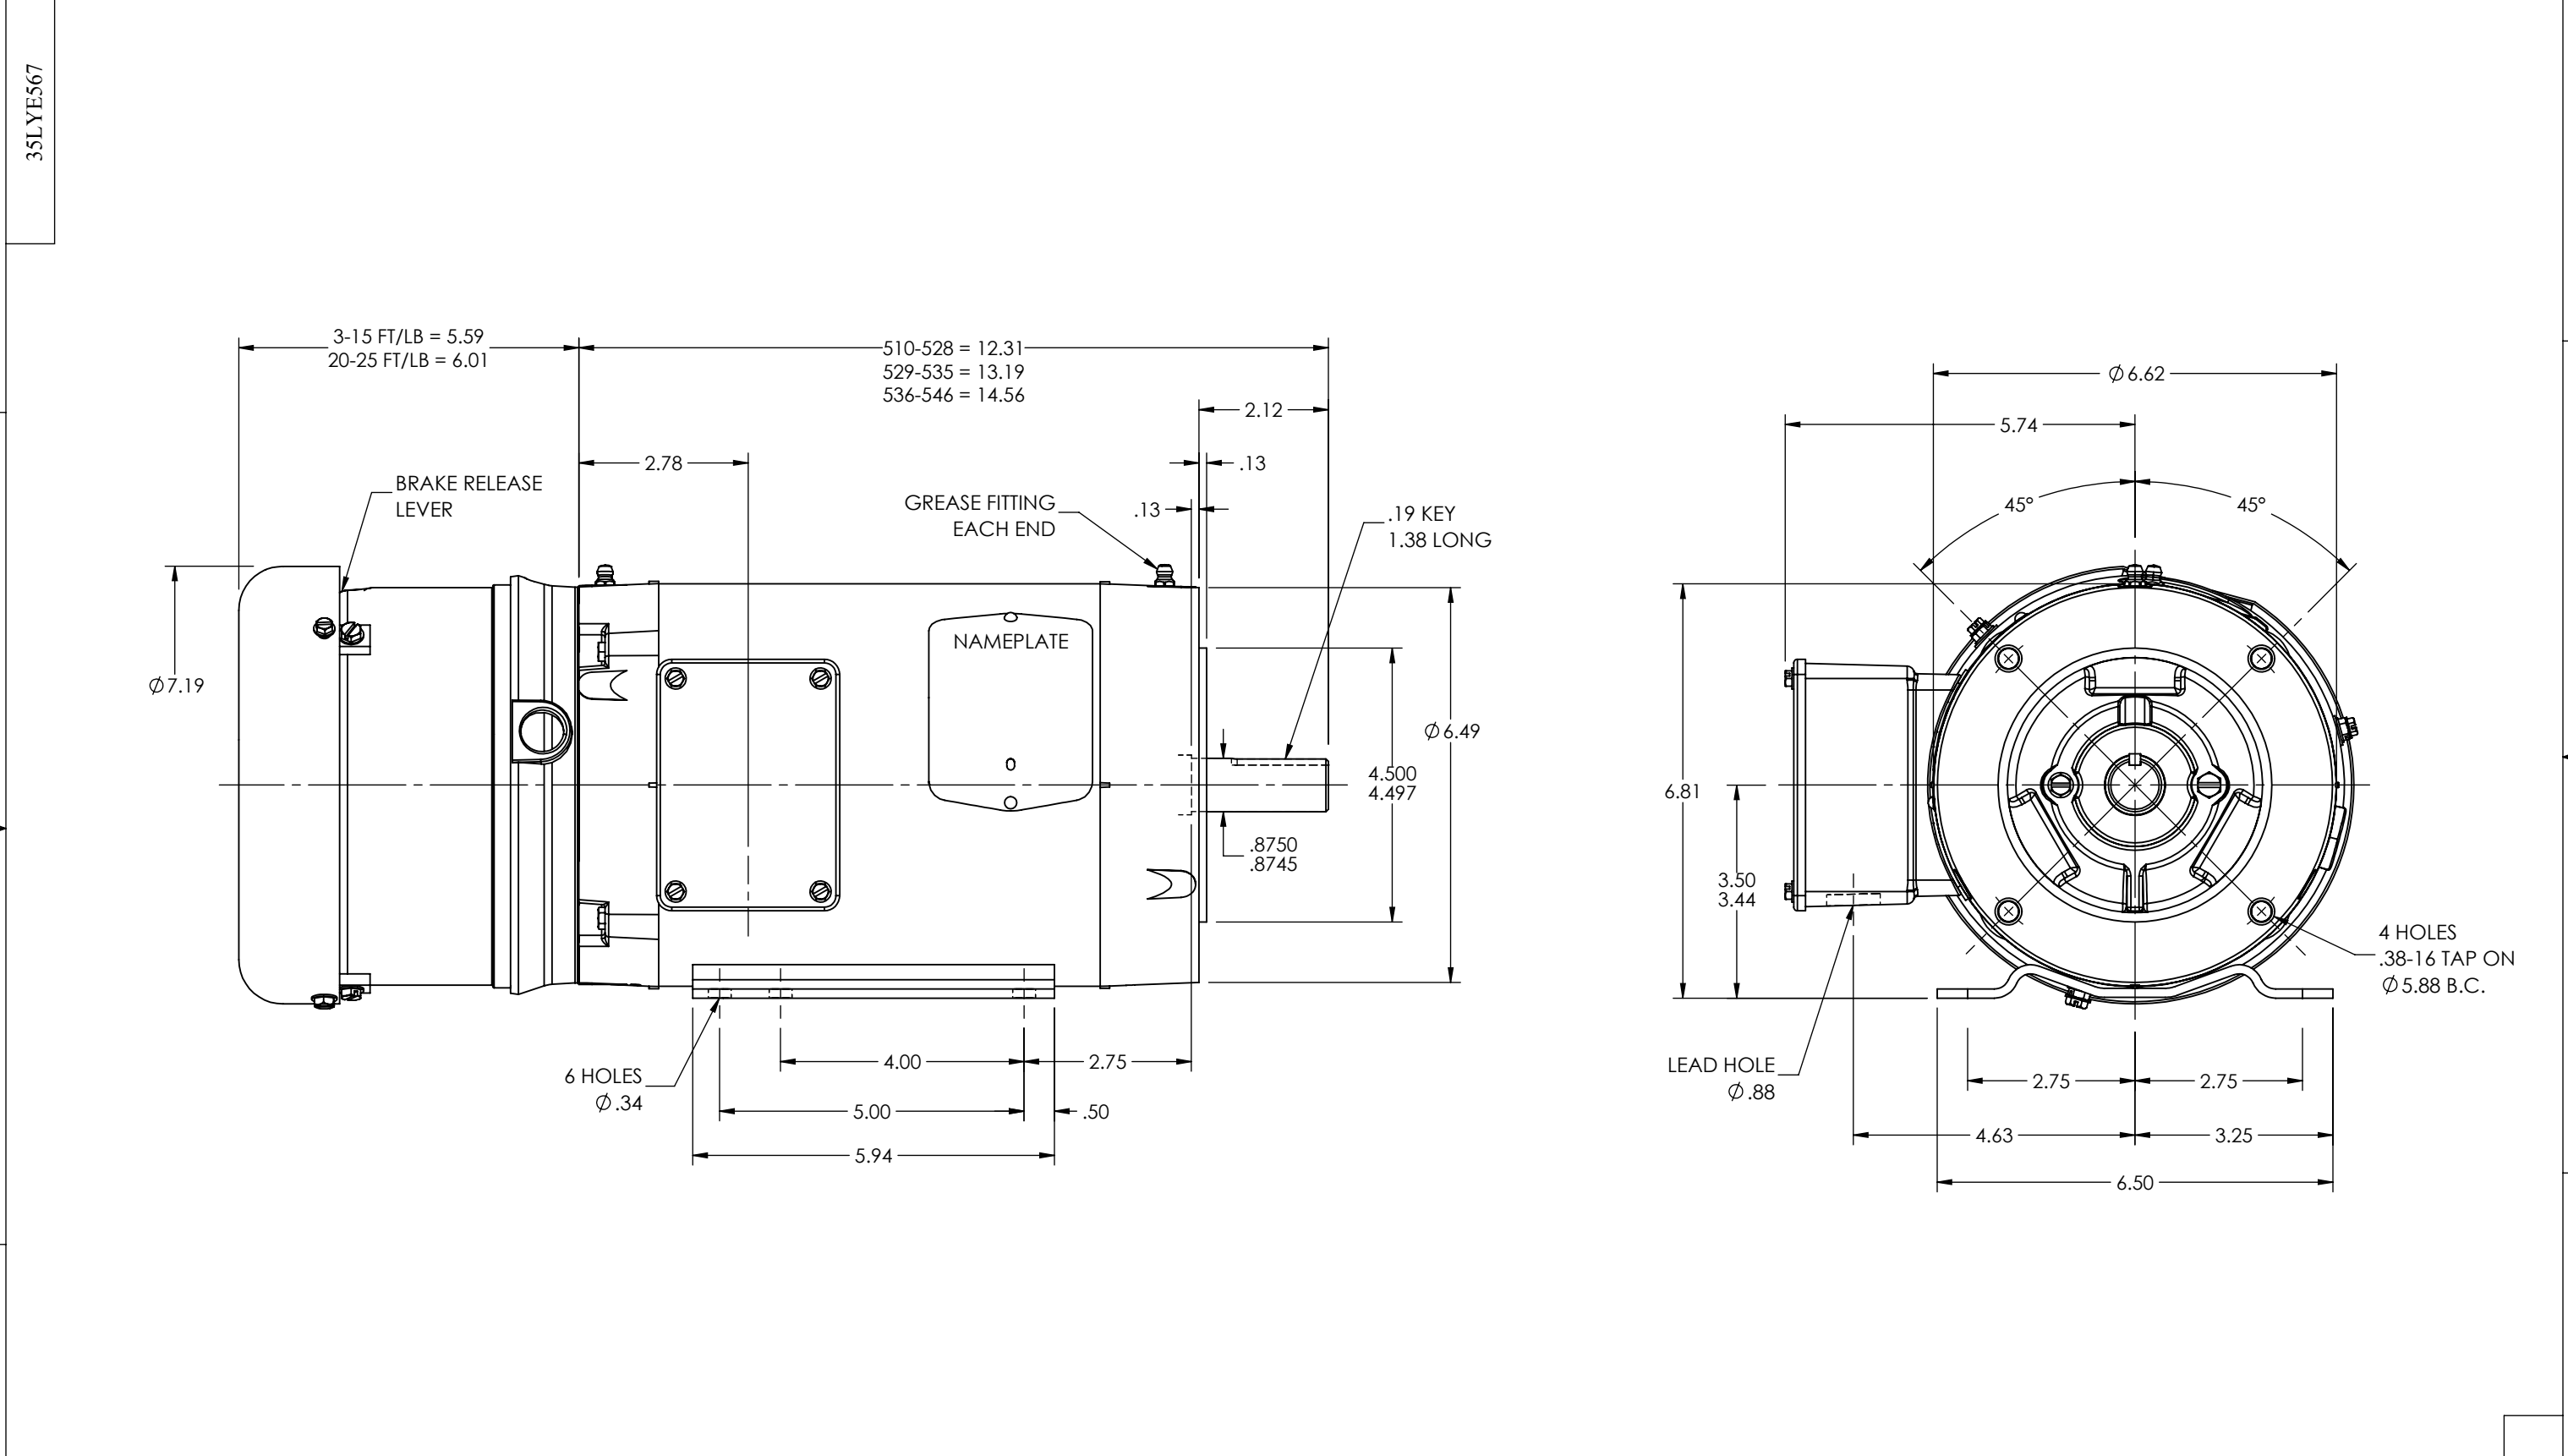

8 7 6 5 4 3 2 1

35LYE567

35LYE567

CUSTOMER IS RESPONSIBLE FOR DETERMINING THAT THE PRODUCT WILL PERFORM SUITABLY IN THE INTENDED APPLICATION

REV. DESC: LOAD INOPC CREATED SWD DRG INTO BUS - PACKAGE 29			
REV: L	VERSION: 05	REVISED: 07:26:16 07/25/2019	TDR: 000001114730
MODEL NO. 35LYE567			REF: -
BY: USBUFRA			<b>B</b>

**BALDOR - RELIANCE®**

STD HORZ 143-5TC TEFC 35M W/76BK BRAKE  
SH 1 of 1

8 7 6 5 4 3 2 1