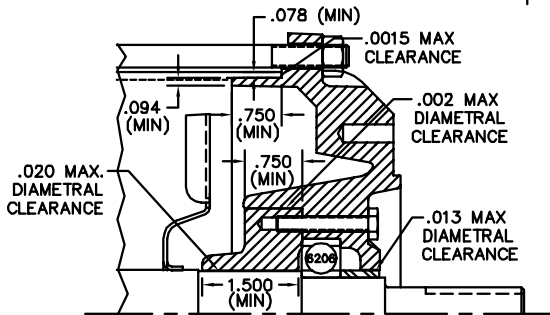

36LY4687

CUSTOMER IS RESPONSIBLE FOR DETERMINING THAT BALDOR'S PRODUCT WILL PERFORM SUITABLY IN THE INTENDED APPLICATION.

REV. DESC: OMIT LOCK WASHER ON RET. RING BOLT	VERSION: 01	TDR: 00000737889
REV. LTR: L	REVISED: 09:04:32 03/20/2012	BY: ENVINWO
FILE: \AAA\00023\899	MTL: -	

BALDOR

HORZ X36DC 182-4C TEFC FACE MTD UL CL. I GP D

SH 1 of 1

36LY4687