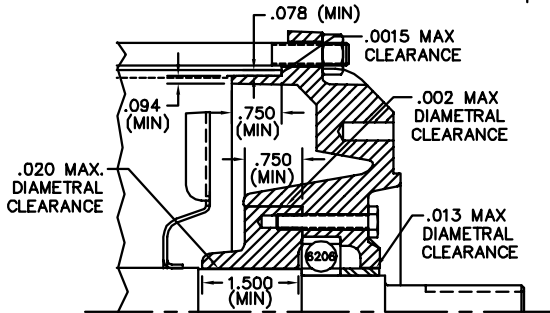

36LY4687

CUSTOMER IS RESPONSIBLE FOR DETERMINING THAT BALDOR'S PRODUCT WILL PERFORM SUITABLY IN THE INTENDED APPLICATION.

REV. DESC: OMIT LOCK WASHER ON RET. RING BOLT	VERSION: 01	TDR: 00000737889
REV. LTR: L	REVISED: 09:04:32 03/20/2012	BY: ENVINWO
FILE: \AAA\00023\899	MTL: -	

**BALDOR**

HORZ X36DC 182-4C TEFC FACE MTD UL CL. I GP D

SH 1 of 1

36LY4687