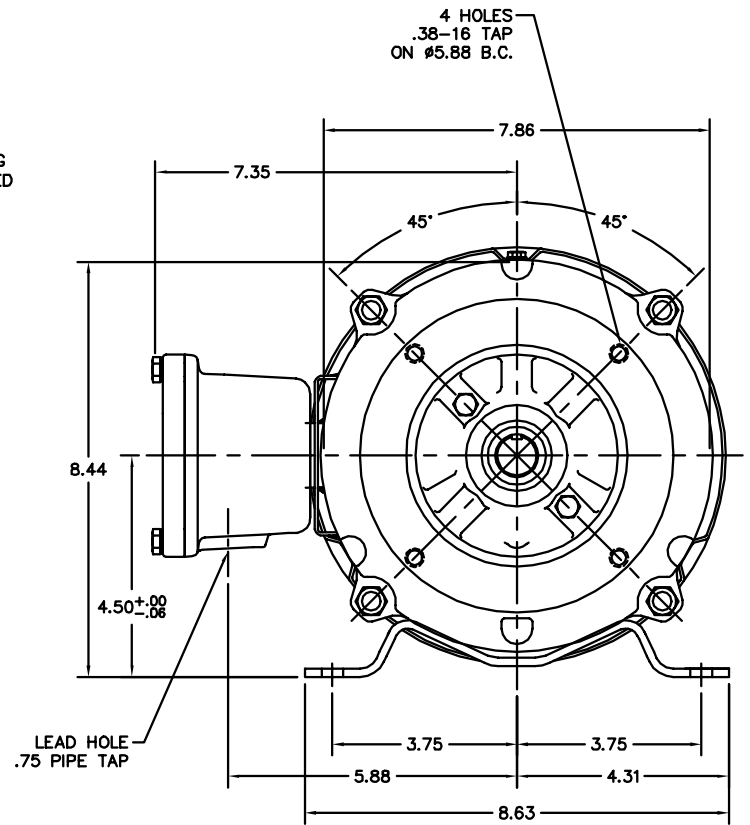

36LY4687

CUSTOMER IS RESPONSIBLE FOR DETERMINING THAT BALDOR'S PRODUCT WILL PERFORM SUITABLY IN THE INTENDED APPLICATION.

REV. DESC: OMIT LOCK WASHER ON RET. RING BOLT	VERSION: 01	TDR: 00000737889
REV. LTR: L	REVISED: 09:04:32 03/20/2012	BY: ENVINWO
FILE: \AAA\00023\899	MTL: -	

**BALDOR**

HORZ X36DC 182-4C TEFC FACE MTD UL CL. I GP D

SH 1 of 1

36LY4687