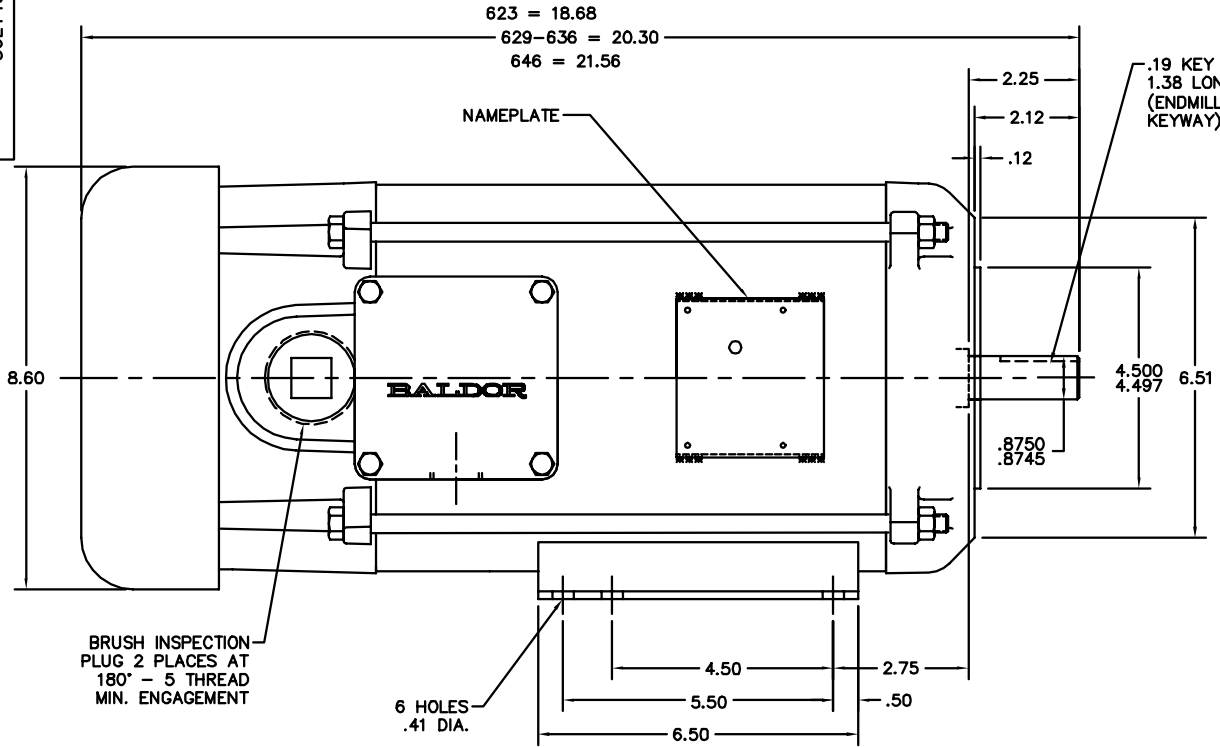

36LY4687

CUSTOMER IS RESPONSIBLE FOR DETERMINING THAT BALDOR'S PRODUCT WILL PERFORM SUITABLY IN THE INTENDED APPLICATION.

REV. DESC: OMIT LOCK WASHER ON RET. RING BOLT	VERSION: 01	TDR: 00000737889
REV. LTR: L	REVISED: 09:04:32 03/20/2012	BY: ENVINWO
FILE: \AAA\00023\899	MTL: -	

**BALDOR**

HORZ X36DC 182-4C TEFC FACE MTD UL CL. I GP D

SH 1 of 1

36LY4687