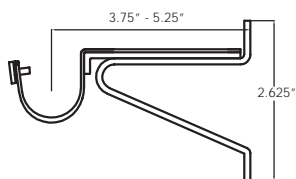

28B3AF a - frame bracket / support de cadre - a

28B3AF - CH
chrome