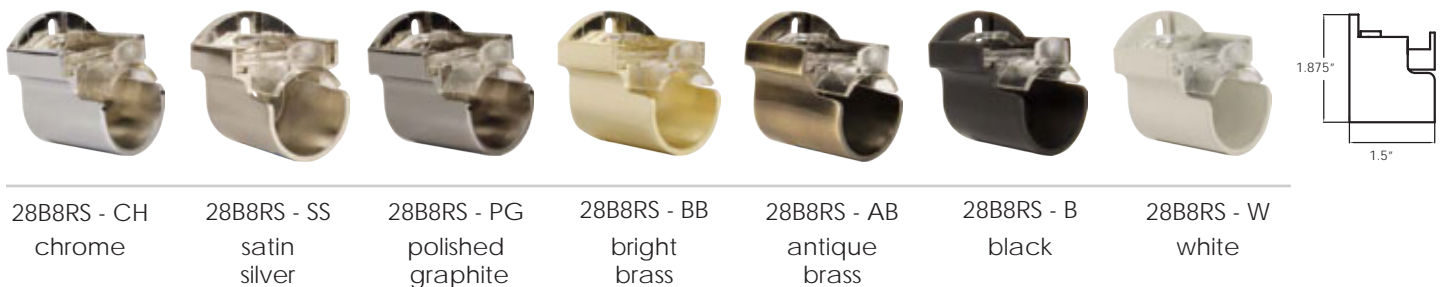

recess support / soutien naissance **28B8RS**