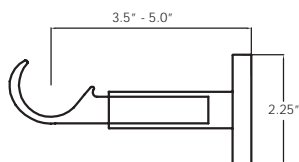

28B4IA idc adjustable bracket / support ajustable idc

28B4IA - CH
chrome