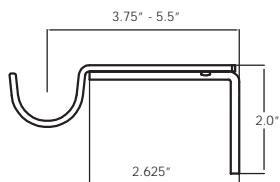

28B2S standard bracket / support standard

28B2S - CH
chrome