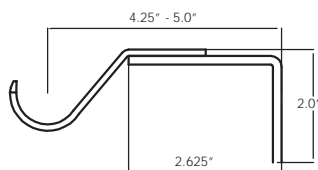

28B1PO pass over bracket / support ouvert

28B1PO - CH
chrome