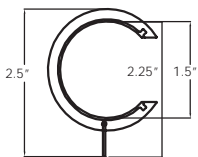

28RPO pass over ring / anneaux ouverts

28RPO - CH
chrome

28RPO - SS
satin
silver

28RPO - PG
polished
graphite

28RPO - BB
bright
brass

28RPO - AB
antique
brass

28RPO - B
black

28RPO - W
white