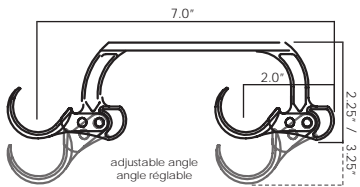

28B6DCM double ceiling mount bracket / support double pour plafond

28B6DCM - CH
chrome

28B6DCM - SS
satin
silver

28B6DCM - PG
polished
graphite