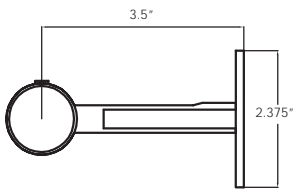

28B7TS wall/ceiling support / support pour mur/plafond

28B7TS - CH
chrome

28B7TS - SS
satin
silver

28B7TS - PG
polished
graphite