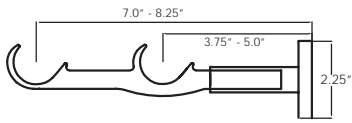

28B4IA - AB
antique
brass

28B4IA - B
black

28B4IA - WT
white

28B5DIA double idc adjustable bracket / support ajustable double idc

28B5DIA - CH
chrome

28B5DIA - SS
satin
silver

28B5DIA - PG
polished
graphite