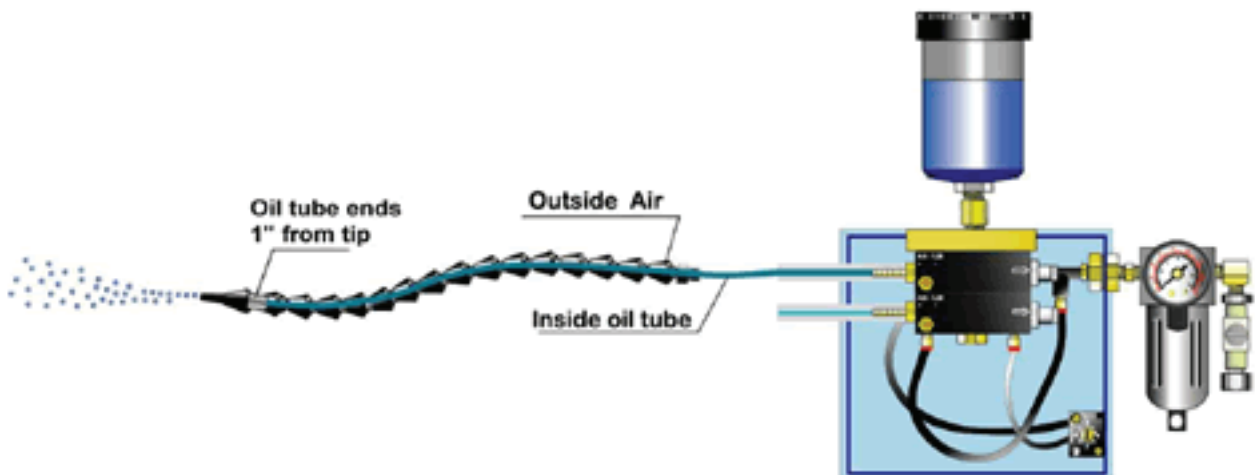

JK MODEL DIMENSIONS

LIVETOOLS.®
Machine Tool People.
www.livetools.com.au

E: sales@livetools.com.au
P: 02 4017 0198
F: 02 4910 9018
A: 115 Young Street
Carrington NSW 2294