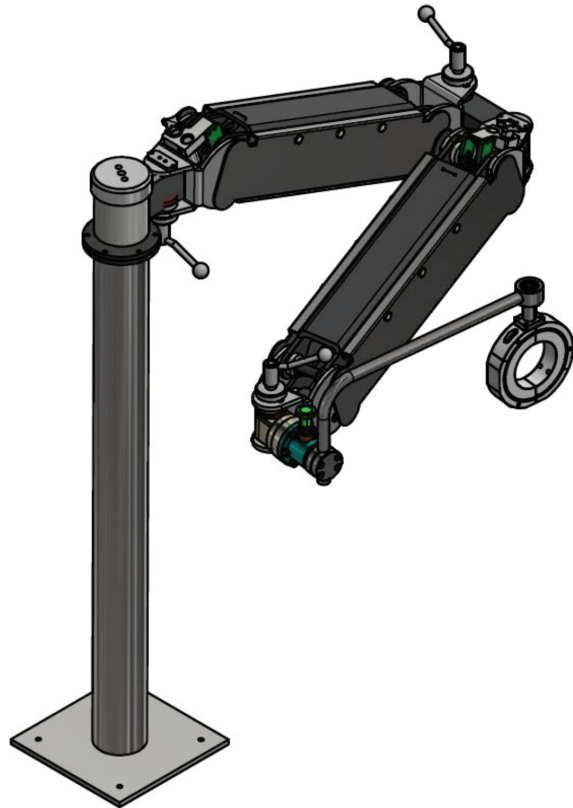

EG2-DL-L-G3-MBH

Features:	
Mobile with height adjust	Up to 2000mm
Weight Capacity	Max. 40KG
Arm Type	Double Link Arm

EG2-DL-L-G3-MB

Features:	
Mobile	Without Height Adjust
Weight Capacity	Max. 40KG
Arm Type	Double Link Arm
Post	Fixed Height

EG2-SL-L-G3-MBH

Features:	
Mobile with Height Adjust	Up to 2000mm
Weight Capacity	Max. 40KG
Arm Type	Single Link Arm

EG2-SL-L-G3-MB

Features:	
Mobile	Without Height Adjust
Weight Capacity	Max. 40KG
Arm Type	Single Link Arm
Post	With Fixed Height

EG2-DL-L-G3-BM

Features:	
Weight Capacity	Max. 40KG
Arm Type	Double Link Arm
Mount Type	Bench Mount

EG2-SL-L-G3-BM

Features:	
Weight Capacity	Max. 40KG
Arm Type	Single link Arm
Mount Type	Bench Mount

EG2-DL-L-G3-FM

Features:	
Weight Capacity	Max. 40KG
Arm Type	Double Link Arm
Mount Type	Ground Mount

EG2-SL-L-G3-FM

Features:	
Weight Capacity	Max. 40KG
Arm Type	Single Link Arm
Mount Type	Ground Mount