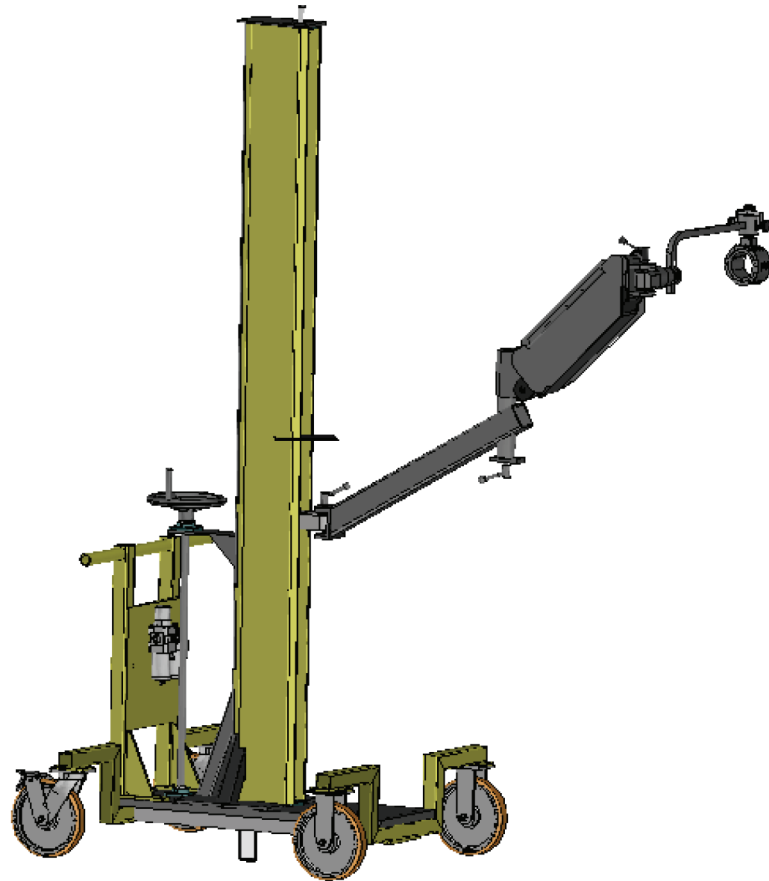

EG2-DL-L-G3-MBH

Features:	
Mobile with height adjust	Up to 2000mm
Weight Capacity	Max. 40KG
Arm Type	Double Link Arm

EG2-DL-L-G3-MB

Features:	
Mobile	Without Height Adjust
Weight Capacity	Max. 40KG
Arm Type	Double Link Arm
Post	Fixed Height

EG2-SL-L-G3-MBH

Features:	
Mobile with Height Adjust	Up to 2000mm
Weight Capacity	Max. 40KG
Arm Type	Single Link Arm

EG2-SL-L-G3-MB

Features:	
Mobile	Without Height Adjust
Weight Capacity	Max. 40KG
Arm Type	Single Link Arm
Post	With Fixed Height

EG2-DL-L-G3-BM

Features:	
Weight Capacity	Max. 40KG
Arm Type	Double Link Arm
Mount Type	Bench Mount

EG2-SL-L-G3-BM

Features:	
Weight Capacity	Max. 40KG
Arm Type	Single link Arm
Mount Type	Bench Mount

EG2-DL-L-G3-FM

Features:	
Weight Capacity	Max. 40KG
Arm Type	Double Link Arm
Mount Type	Ground Mount

EG2-SL-L-G3-FM

Features:	
Weight Capacity	Max. 40KG
Arm Type	Single Link Arm
Mount Type	Ground Mount