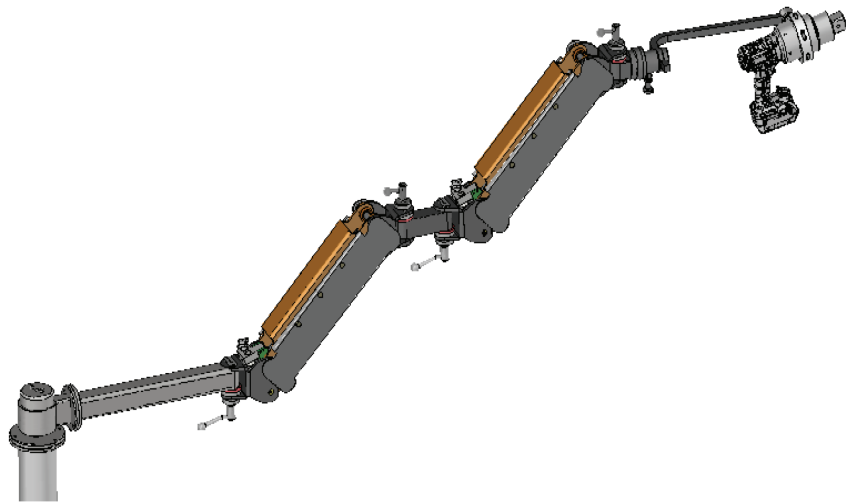

EG2-DL-L-G3-MBH

Features:	
Mobile with height adjust	Up to 2000mm
Weight Capacity	Max. 40KG
Arm Type	Double Link Arm

EG2-DL-L-G3-MB

Features:	
Mobile	Without Height Adjust
Weight Capacity	Max. 40KG
Arm Type	Double Link Arm
Post	Fixed Height

EG2-SL-L-G3-MBH

Features:	
Mobile with Height Adjust	Up to 2000mm
Weight Capacity	Max. 40KG
Arm Type	Single Link Arm

EG2-SL-L-G3-MB

Features:	
Mobile	Without Height Adjust
Weight Capacity	Max. 40KG
Arm Type	Single Link Arm
Post	With Fixed Height

EG2-DL-L-G3-BM

Features:	
Weight Capacity	Max. 40KG
Arm Type	Double Link Arm
Mount Type	Bench Mount

EG2-SL-L-G3-BM

Features:	
Weight Capacity	Max. 40KG
Arm Type	Single link Arm
Mount Type	Bench Mount

EG2-DL-L-G3-FM

Features:	
Weight Capacity	Max. 40KG
Arm Type	Double Link Arm
Mount Type	Ground Mount

EG2-SL-L-G3-FM

Features:	
Weight Capacity	Max. 40KG
Arm Type	Single Link Arm
Mount Type	Ground Mount