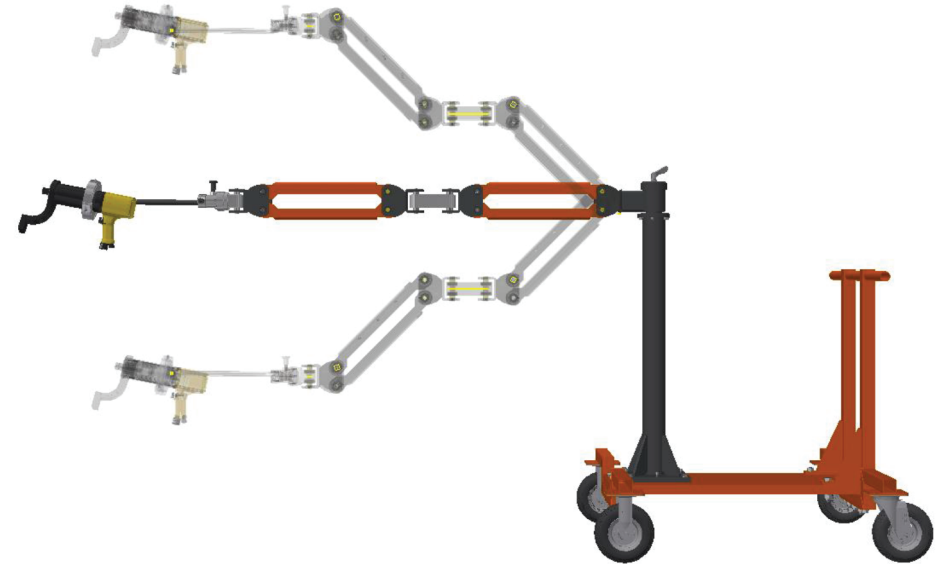

EG2-DL-L-G3-MBH

Features:	
Mobile with height adjust	Up to 2000mm
Weight Capacity	Max. 40KG
Arm Type	Double Link Arm

EG2-DL-L-G3-MB

Features:	
Mobile	Without Height Adjust
Weight Capacity	Max. 40KG
Arm Type	Double Link Arm
Post	Fixed Height

EG2-SL-L-G3-MBH

Features:	
Mobile with Height Adjust	Up to 2000mm
Weight Capacity	Max. 40KG
Arm Type	Single Link Arm

EG2-SL-L-G3-MB

Features:	
Mobile	Without Height Adjust
Weight Capacity	Max. 40KG
Arm Type	Single Link Arm
Post	With Fixed Height

EG2-DL-L-G3-BM

Features:	
Weight Capacity	Max. 40KG
Arm Type	Double Link Arm
Mount Type	Bench Mount

EG2-SL-L-G3-BM

Features:	
Weight Capacity	Max. 40KG
Arm Type	Single link Arm
Mount Type	Bench Mount

EG2-DL-L-G3-FM

Features:	
Weight Capacity	Max. 40KG
Arm Type	Double Link Arm
Mount Type	Ground Mount

EG2-SL-L-G3-FM

Features:	
Weight Capacity	Max. 40KG
Arm Type	Single Link Arm
Mount Type	Ground Mount