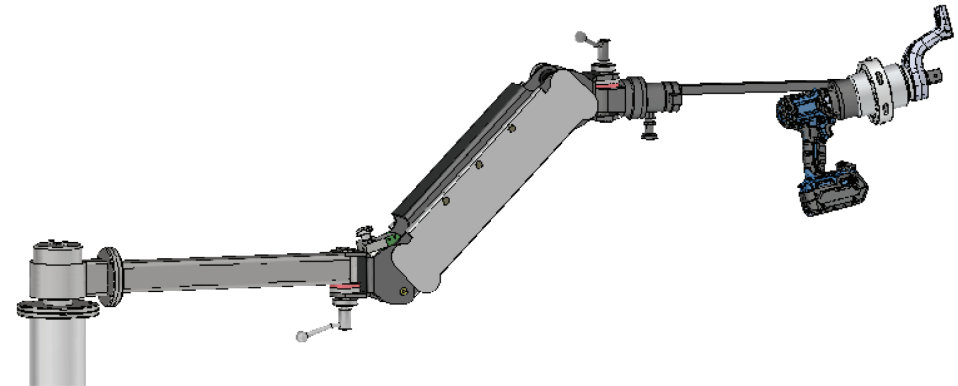

EG2-DL-L-G3-MBH

Features:	
Mobile with height adjust	Up to 2000mm
Weight Capacity	Max. 40KG
Arm Type	Double Link Arm

EG2-DL-L-G3-MB

Features:	
Mobile	Without Height Adjust
Weight Capacity	Max. 40KG
Arm Type	Double Link Arm
Post	Fixed Height

EG2-SL-L-G3-MBH

Features:	
Mobile with Height Adjust	Up to 2000mm
Weight Capacity	Max. 40KG
Arm Type	Single Link Arm

EG2-SL-L-G3-MB

Features:	
Mobile	Without Height Adjust
Weight Capacity	Max. 40KG
Arm Type	Single Link Arm
Post	With Fixed Height

EG2-DL-L-G3-BM

Features:	
Weight Capacity	Max. 40KG
Arm Type	Double Link Arm
Mount Type	Bench Mount

EG2-SL-L-G3-BM

Features:	
Weight Capacity	Max. 40KG
Arm Type	Single link Arm
Mount Type	Bench Mount

EG2-DL-L-G3-FM

Features:	
Weight Capacity	Max. 40KG
Arm Type	Double Link Arm
Mount Type	Ground Mount

EG2-SL-L-G3-FM

Features:	
Weight Capacity	Max. 40KG
Arm Type	Single Link Arm
Mount Type	Ground Mount