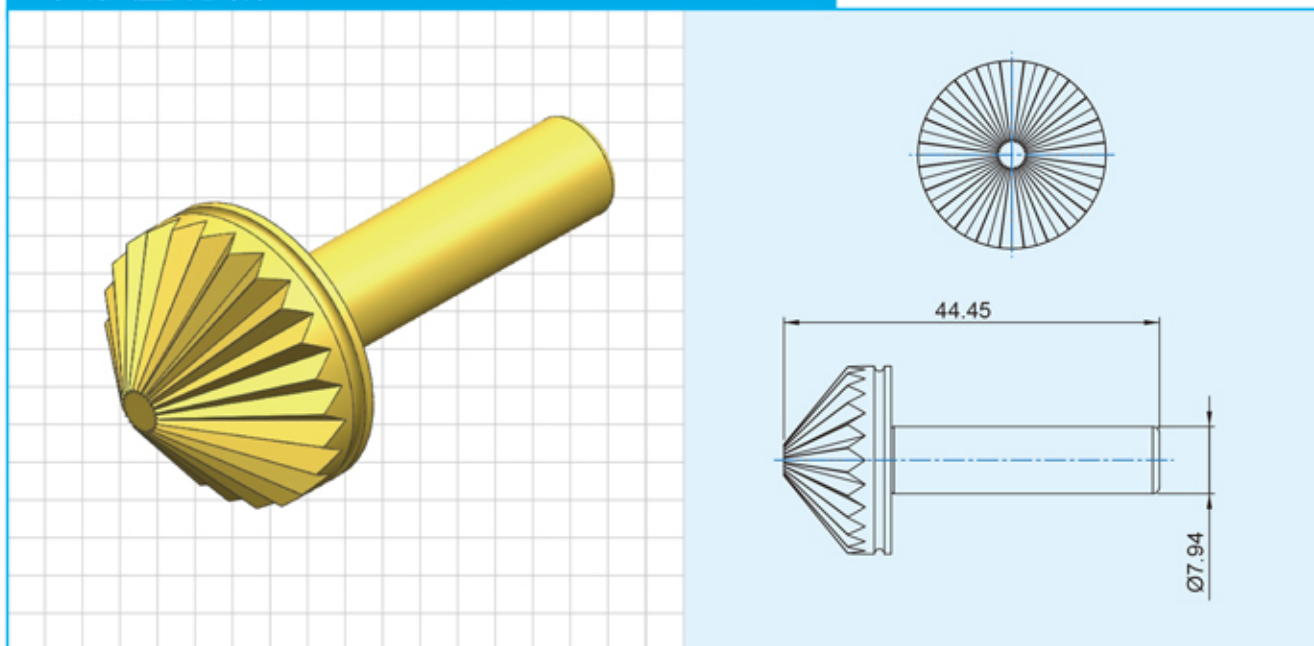

傘形壓花輪 Conical Knurling Wheels With Shank

產品規格 Model No.	齒數 Teeth	備註 Remark
RBAA-220846-0024	24	COARSE
RBAA-220846-0036	36	MED-COARSE
RBAA-220846-0048	48	MEDIUM
RBAA-220846-0060	60	MED-FINE
RBAA-220846-0072	72	FINE