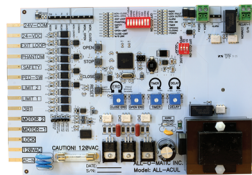

SIMPLEST AND MOST
DEPENDABLE
CONTROL BOARD