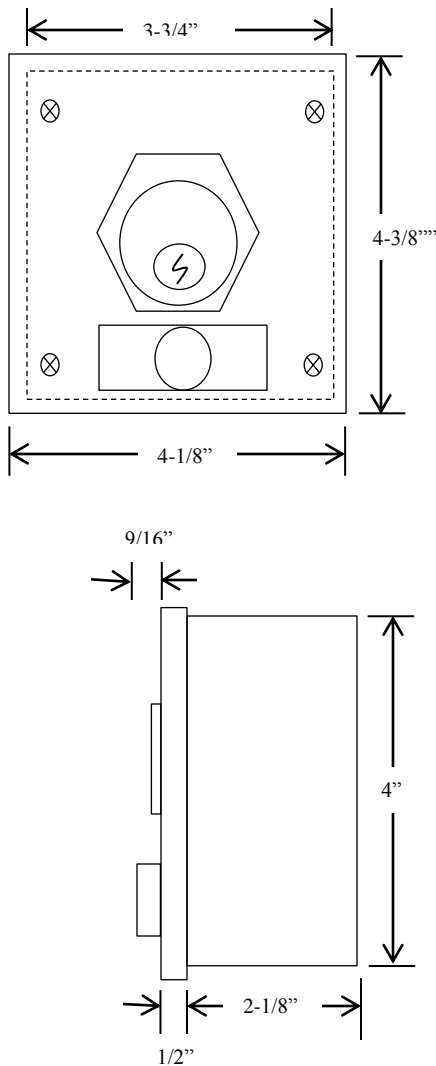

## DIMENSIONS

## 1KXS KEYED CONTROL

- NEMA 3R, 4, 12
- SURFACE MOUNT
- TAMPER-PROOF
- TWO POSITION (OPEN-CLOSE) WITH STOP BUTTON
- CENTER RETURN
- ALUMINUM DIE CAST ENCLOSURE
- CYLINDER: MORTISE TYPE (5 PIN)  
1-1/8" DIAMETER X 1" LENGTH
- KEYSWITCH: 15 amp @ 125/250VAC

AVAILABLE WITH BEST CORE CYLINDER OR EQUIVALENT, SLF TYPE LARGE FORMAT EQUIVALENT, CC (CHANGEABLE CYLINDER) VERSION