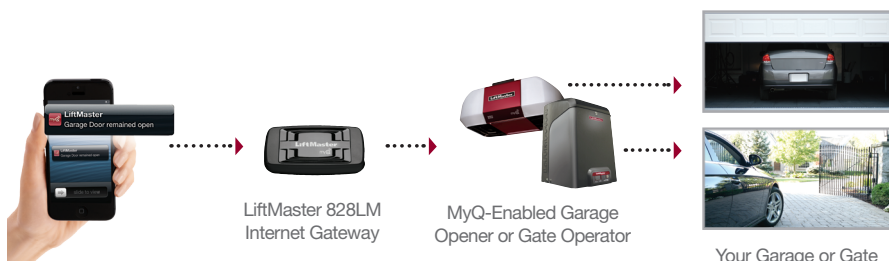

Connectivity

- **MyQ Technology** enables you to securely monitor and control your garage door opener, gate operator and home lighting with your smartphone, tablet or computer.
- **Alerts** can be received as email or pop-up (push) notifications on your mobile device so that you always know the status of your garage door, gate operator and home lighting.
- **MyQ mobile app** is a free download requiring no annual activation fee.

Performance

- **Controls up to two garage doors** at once and up to 16 MyQ-Enabled devices.
- **Easy connection** to your home router.

Compatibility

- **Works only with LiftMaster MyQ-Enabled** Garage Door Openers (with MyQ logo and yellow learn button) and Gate Operators and MyQ Accessories:
 - LiftMaster 8500, 8550, 8557, 8587, 8355, 8360 Garage Door Openers
 - LiftMaster CSW24V, CSL24V, LA500 Gate Operators
 - LiftMaster 888LM MyQ Control Panel, LiftMaster 823LM Remote Light Switch, LiftMaster 825LM Remote Light

Optional Accessories:

Garage and Gate Monitor (829LM)

Enables you to monitor and close up to four garage doors or gates from any room in your house. *Does not require the LiftMaster Internet Gateway.*

Remote Light Control (825LM)

Allows you to control any lamp with your garage door opener remote control or smartphone via MyQ Garage or LiftMaster Internet Gateway

Remote Light Switch (823LM)

Replaces your existing wall switch to allow you to control home lighting with your garage door opener remote control or smartphone via MyQ Garage or LiftMaster Internet Gateway.