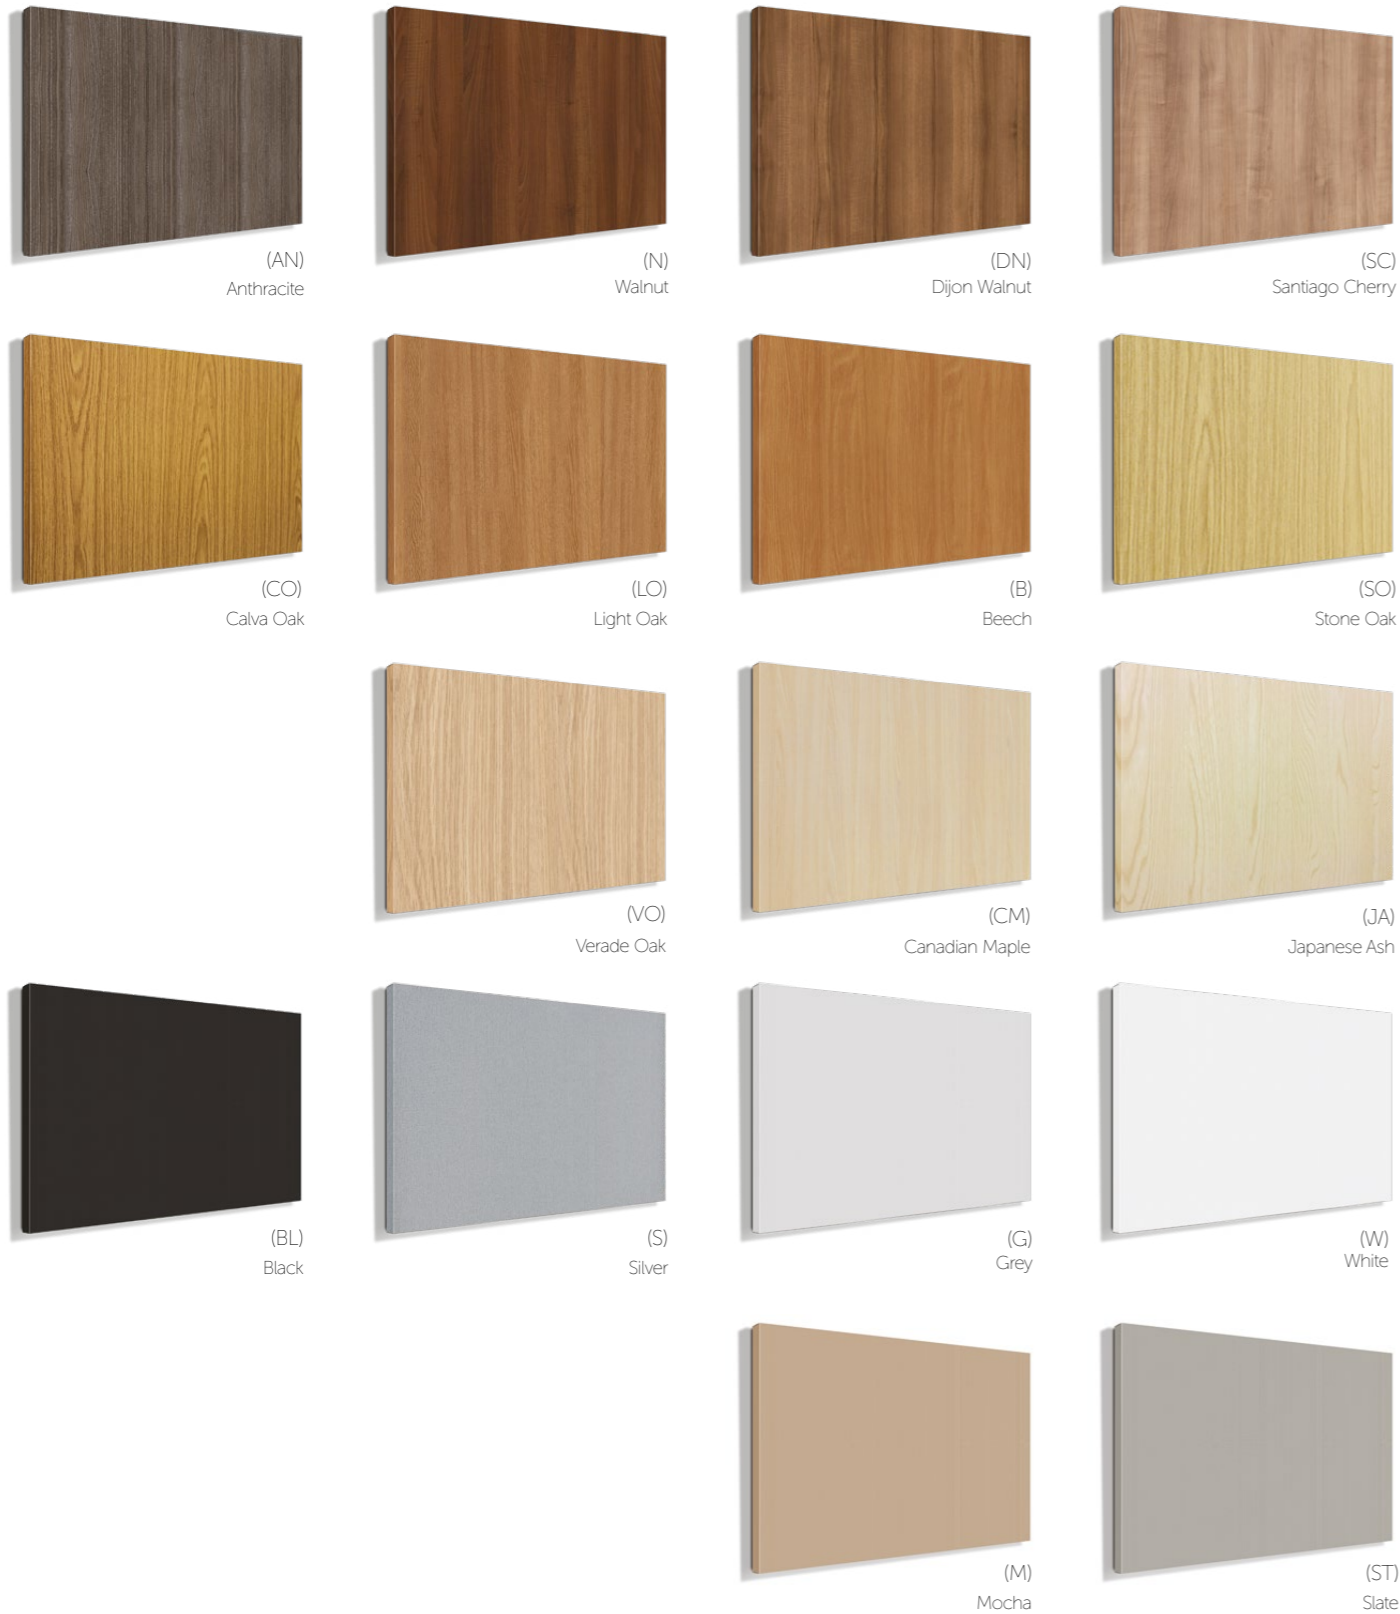

All products are manufactured using 18 & 25mm thick Melamine Faced Chipboard (MFC) sourced from across the world for optimum quality. An impressive Selection of 17 board finishes and 21 backboard finishes are available.

Colours storage is available with a choice of 17 board finishes for fascias and doors.

All desking, storage & pedestal tops are finished with 2mm PVC heavy duty edging tape.

TRIM FINISHES

All metalwork is epoxy powder coated with a choice of up to 3 finishes as standard.