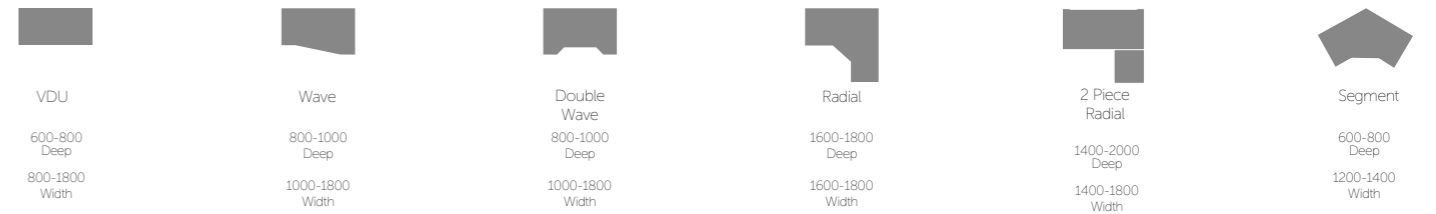

DESKTOP SHAPES