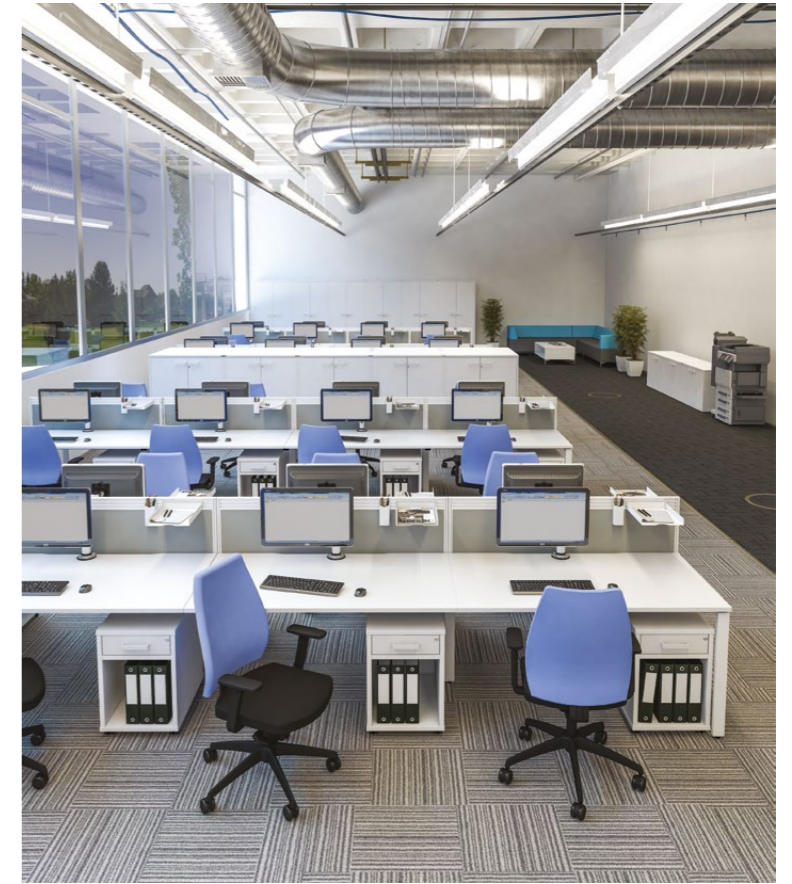

The classic iBench goal post leg continues to provide the minimalistic bench look throughout the range. Adding variation with unique iBench storage creates a positive office environment.

iBench storage is manufactured with 25mm sides and allows for inset fascias and doors. This offers an optional alternative to standard storage products.