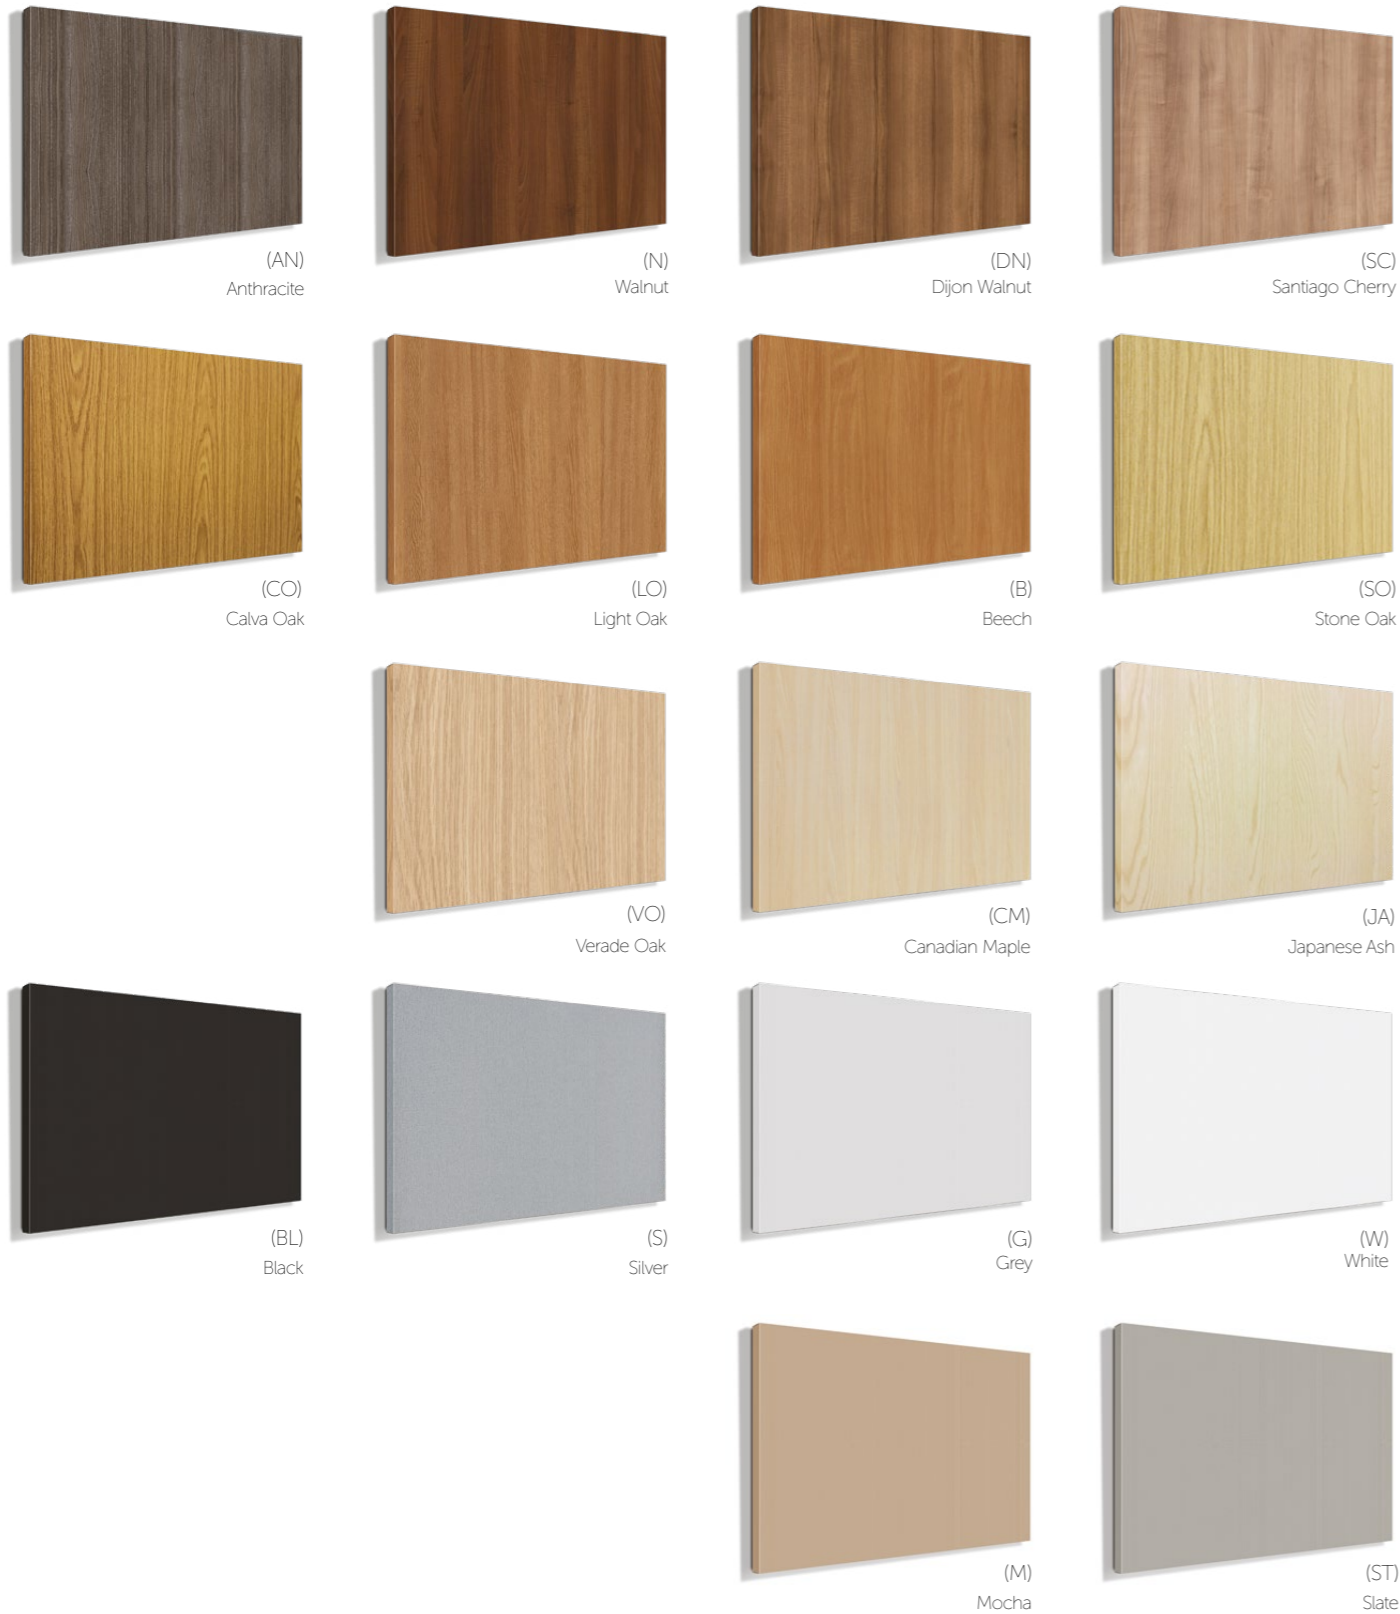

## Fixed pedestals & pull out tower

(with a choice of handle)

fixed pedestals

pull out tower

(choice of 2 or 3 drawers)

# FINISHES

## BOARD FINISHES

All products are manufactured using 18 & 25mm thick Melamine Faced Chipboard (MFC) sourced from across the world for optimum quality. An impressive Selection of 17 board finishes and 21 backboard finishes are available.

Colours storage is available with a choice of 17 board finishes for fascias and doors.

All desking, storage & pedestal tops are finished with 2mm PVC heavy duty edging tape.

For an accurate representation of all board finishes please request an Imperial Finishes Card.