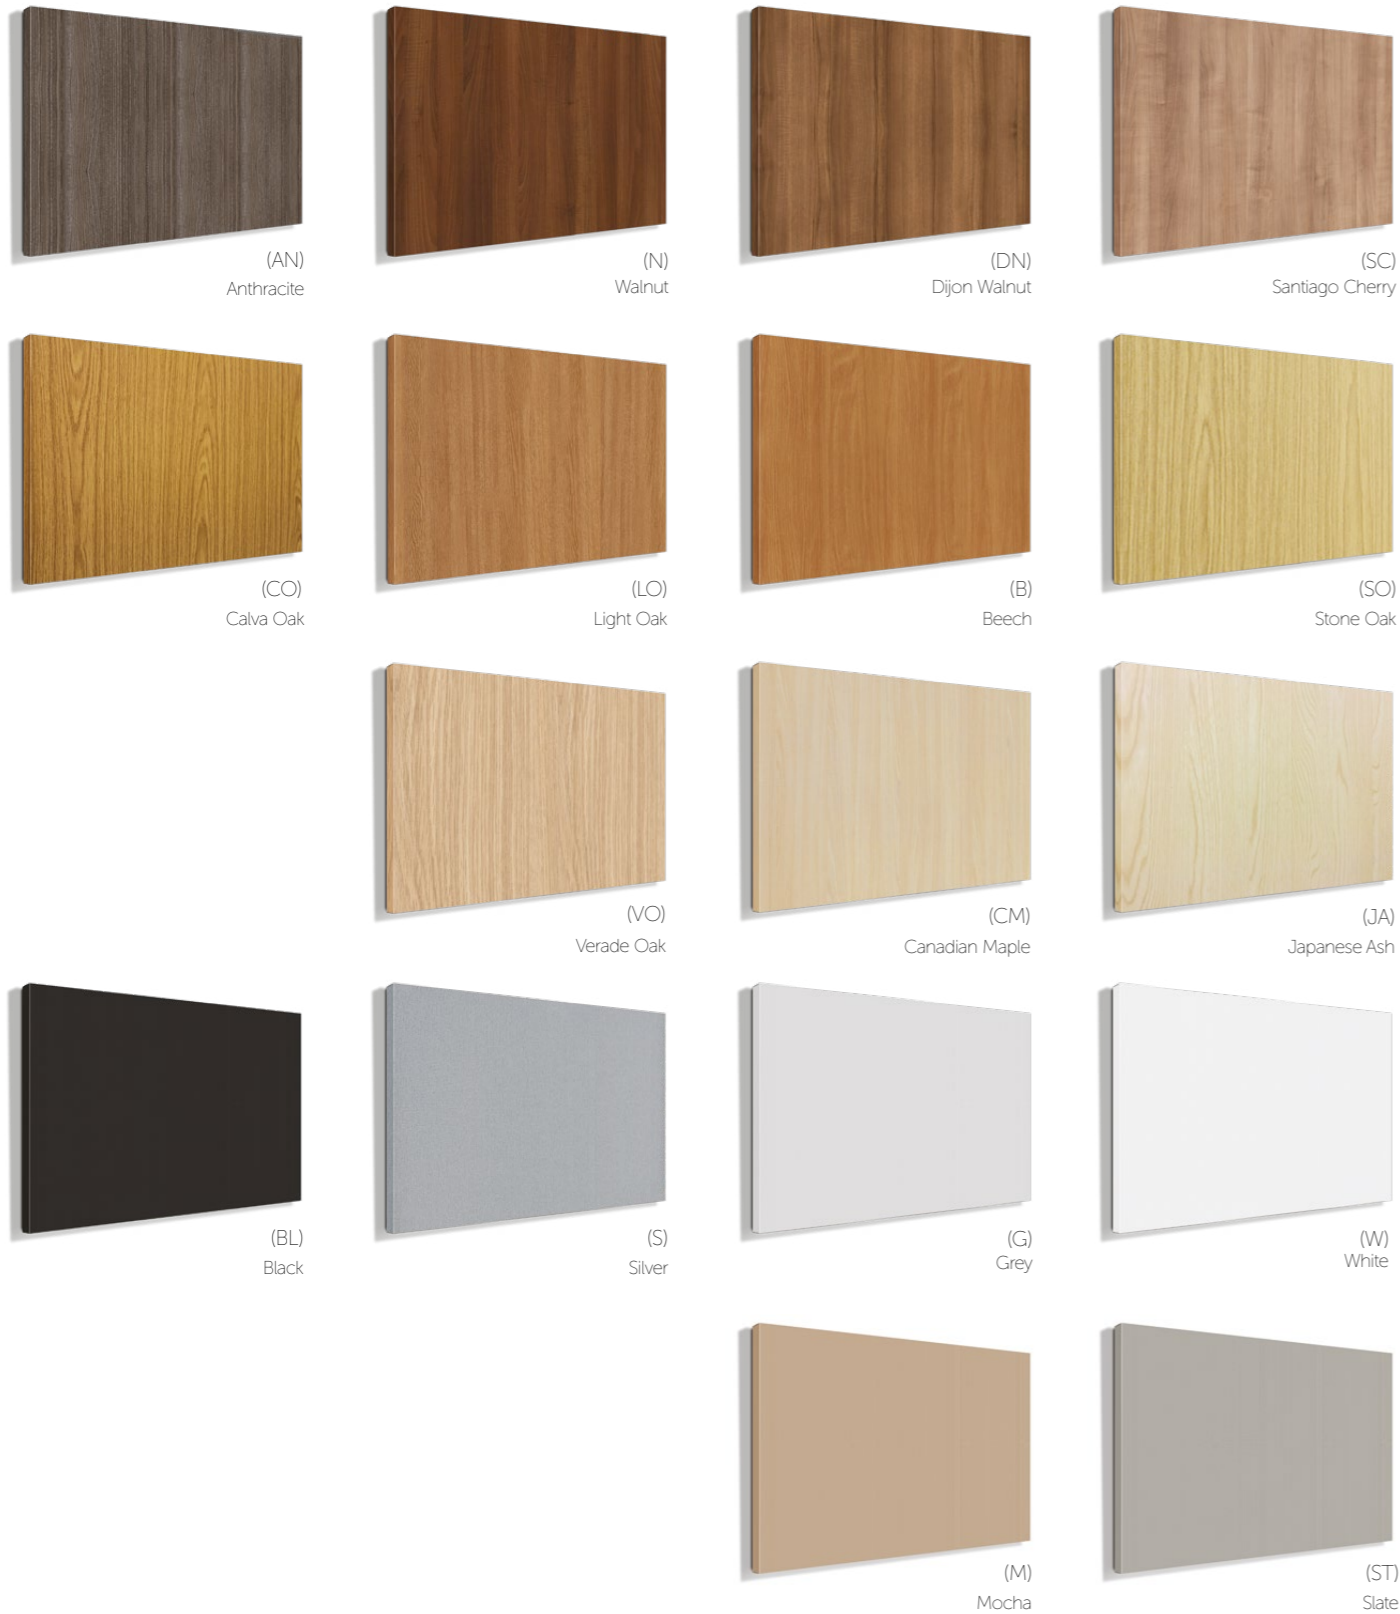

offiZONE™

TABLES

■ INTRODUCTION

Tables are an essential part of any office, boardroom or breakout area. Our table range offering is sure to cover any requirements you may have. With a choice of 7 under frames, in various trim finishes and our 17 MFC board colours.

Form sofas from the Fresh Collection are available in various shapes and sizes and can be configured to suit your requirements.

ESCAPE TABLES

Escape Benches are a versatile range of breakout furniture. From Panel End dining height to Hoop Leg poseur height there is a wide range of sizes to suit your breakout area.

FINISHES

BOARD FINISHES

All products are manufactured using 18 & 25mm thick Melamine Faced Chipboard (MFC) sourced from across the world for optimum quality. An impressive Selection of 17 board finishes and 21 backboard finishes are available.

Colours storage is available with a choice of 17 board finishes for fascias and doors.

All desking, storage & pedestal tops are finished with 2mm PVC heavy duty edging tape.

TRIM FINISHES

All metalwork is epoxy powder coated with a choice of up to 5 finishes as standard.