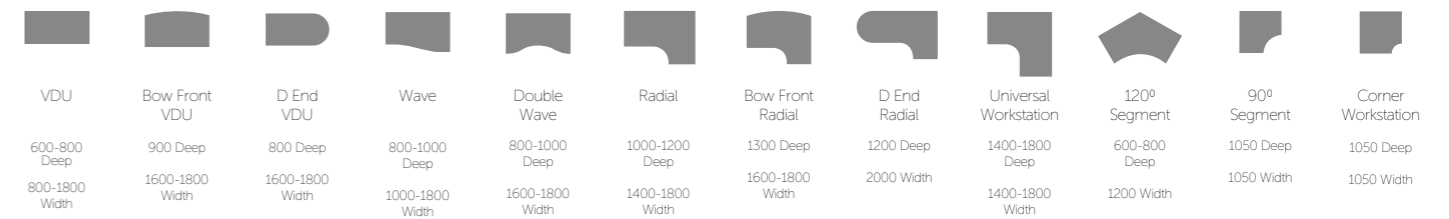

DESKTOP SHAPES

BOARDROOM