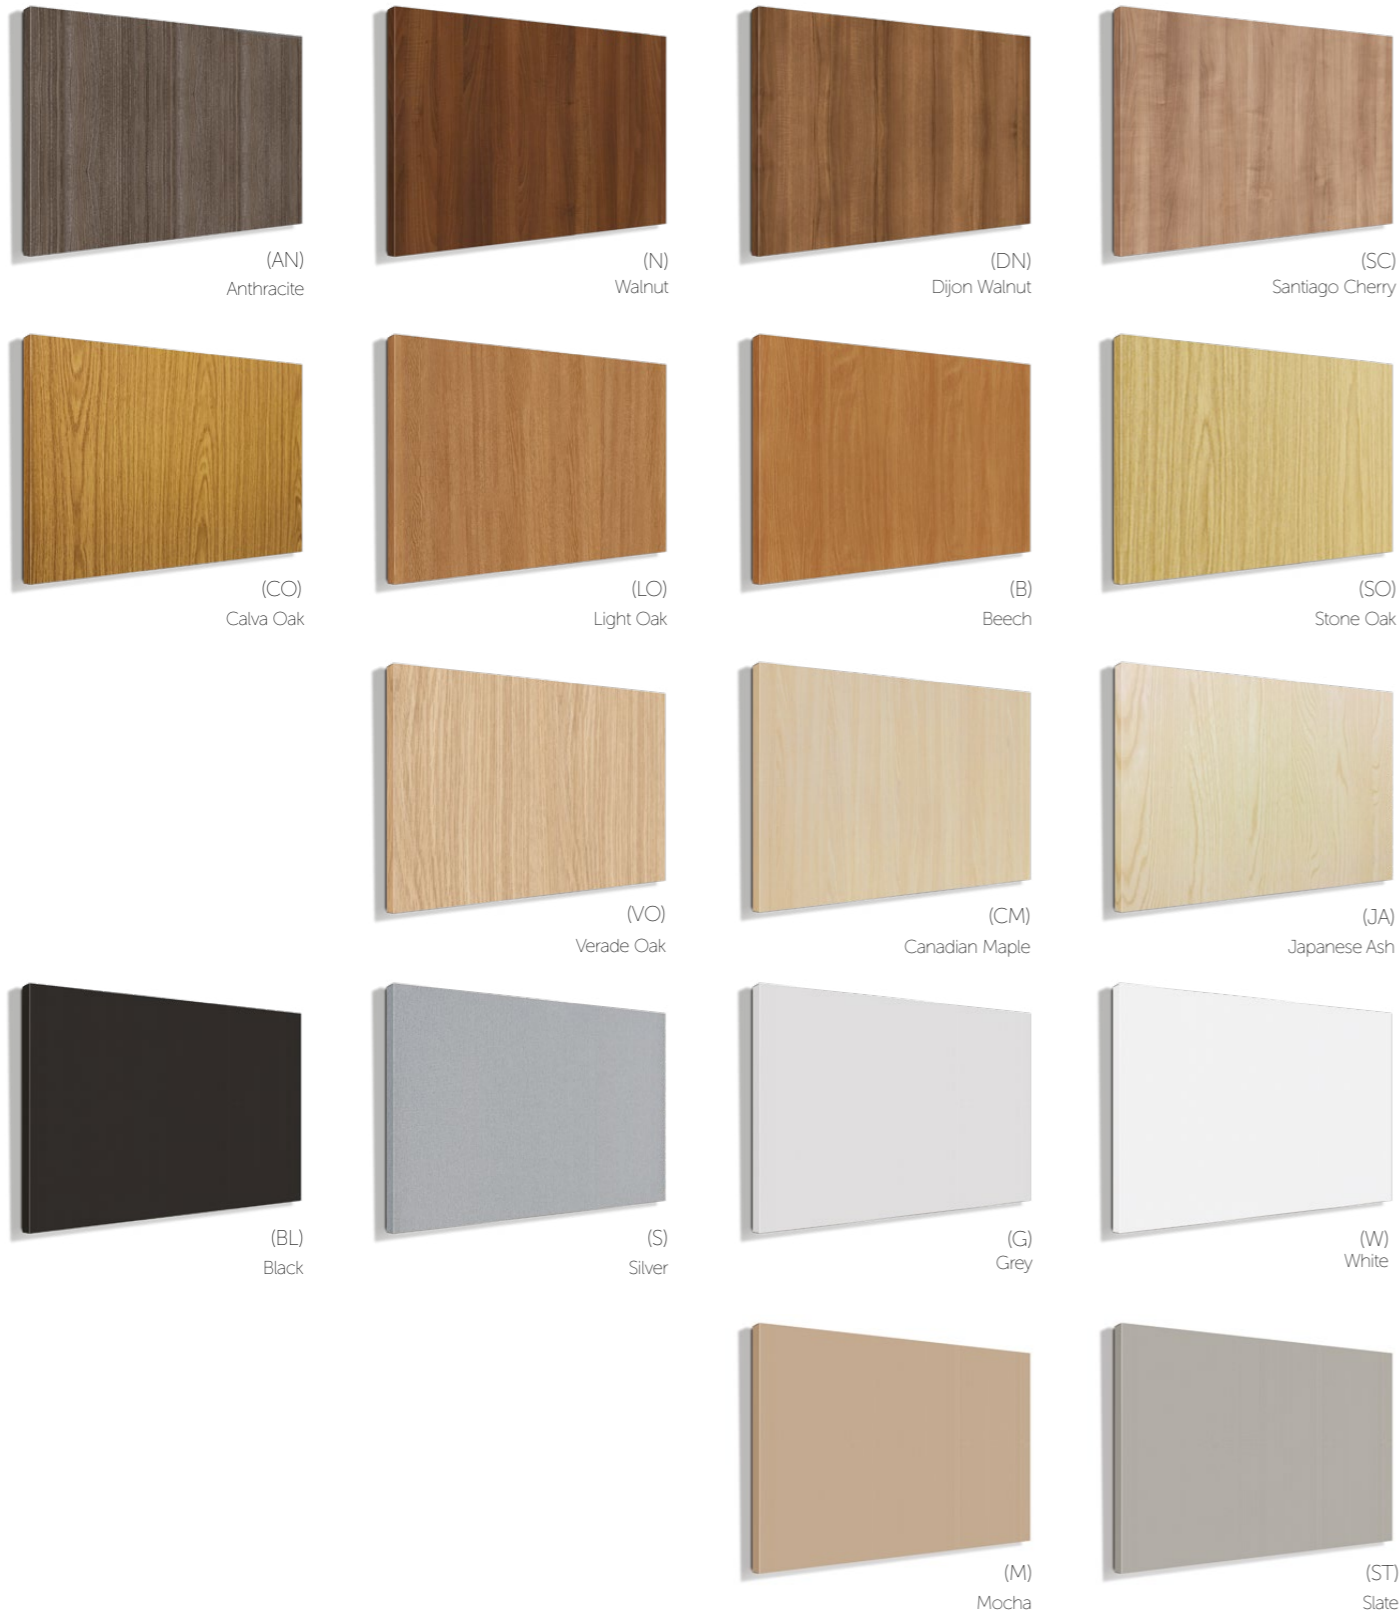

# FINISHES

## BOARD FINISHES

All products are manufactured using 18 & 25mm thick Melamine Faced Chipboard (MFC) sourced from across the world for optimum quality. An impressive Selection of 17 board finishes and 21 backboard finishes are available.

Colours storage is available with a choice of 17 board finishes for fascias and doors.

All desking, storage & pedestal tops are finished with 2mm PVC heavy duty edging tape.