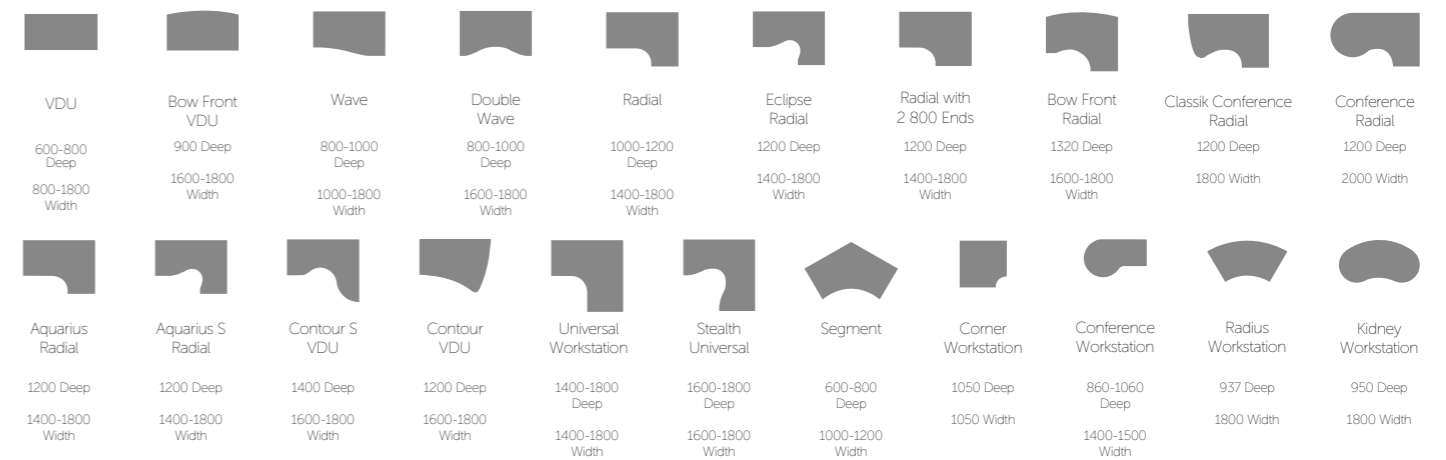

DESKTOP SHAPES