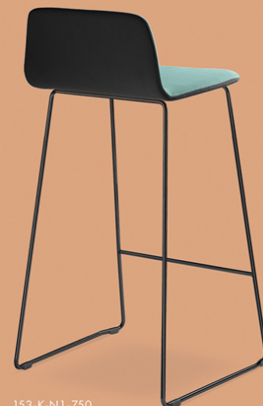

153-K-N1-750

MEETING CHAIRS
AVAILABLE WITH FULLY
UPHOLSTERED SHELL
WITH OR WITHOUT
ARMRESTS AS WELL AS
WITH NATURAL BEECH
SHELL AND UPHOLSTERED
SEAT (OPTIONALLY ALSO
WITH UPHOLSTERED
BACKREST), BOTH
AVAILABLE WITH WIDE
RANGE OF BASES