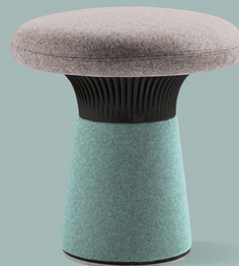

37

CLUB

MODULAR SYSTEM
CONSISTS OF FULLY
UPHOLSTERED MODULES
WHICH CAN BE EASILY
COMBINED IN ANY
LENGTH AND SHAPE.
SHELL MADE OF HIGH
QUALITY COLD FOAM
REINFORCED WITH
A STEEL FRAME

FUNGI

UPHOLSTERED STOOL,
AVAILABLE IN TWO
SIZES, WITH WHITE,
BLACK AND GREY
PLASTIC COVER

FUNGI.NO 40/50

FUNGI.NI 50/46

FUNGI.NI 40/50

FUNGI.NO 40/50

FUNGI.NO 50/46

FUNGI.NI 50/46

FUNGI.NI 40/50

38
lounge