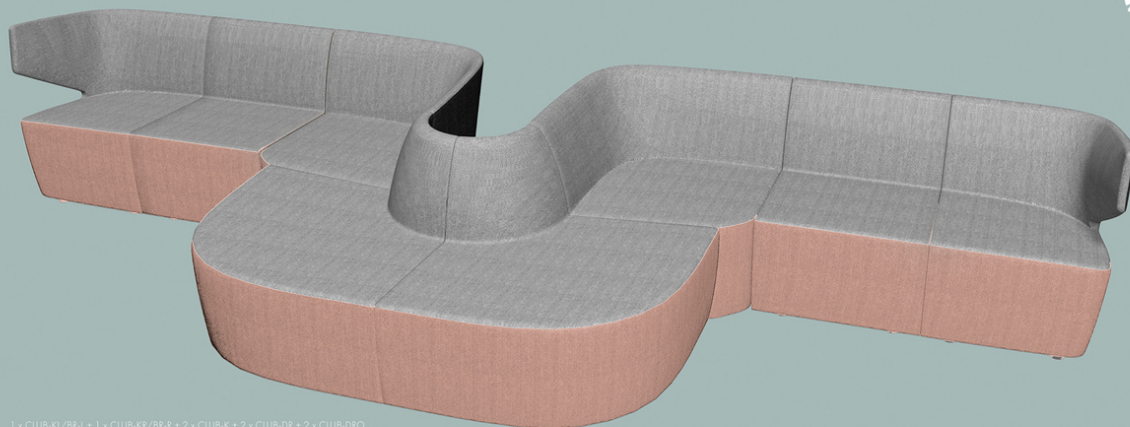

37

CLUB

MODULAR SYSTEM
CONSISTS OF FULLY
UPHOLSTERED MODULES
WHICH CAN BE EASILY
COMBINED IN ANY
LENGTH AND SHAPE.
SHELL MADE OF HIGH
QUALITY COLD FOAM
REINFORCED WITH
A STEEL FRAME