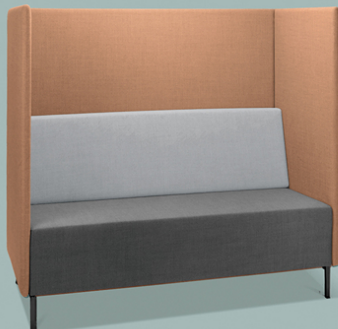

KUBIK/BOX/2

35 lounge