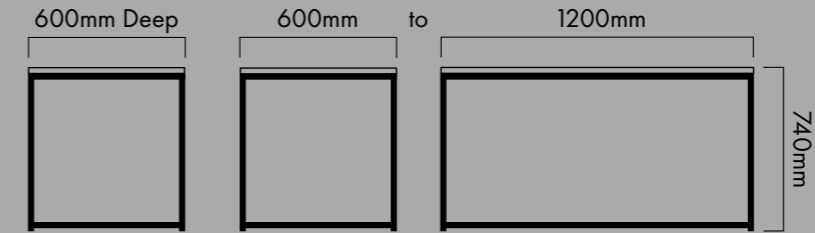

The combinations are endless!

Use Matrix to create room divisions and separate areas, offering a little more privacy.

Matrix tables fit together in multiple arrangements and configurations to suit your space and purpose, whether that being individual hot desks or large meeting tables.

MATRIX

STORAGE UNIT OPTIONS

ACCESSORIES

MATRIX

TABLE & SEATING OPTIONS

BREAKOUT TABLES

BREAKOUT TABLES WITH MODESTY PANEL

POWER TOWERS

RECTANGULAR RECEPTION TABLES & SEATING

SQUARE RECEPTION TABLES & SEATING

Board Finishes

Frame Finishes

Matrix Storage and Tables are available as standard in a choice of 3 trim finishes. Black, White or Silver finish frames complement all our existing desk frame options.