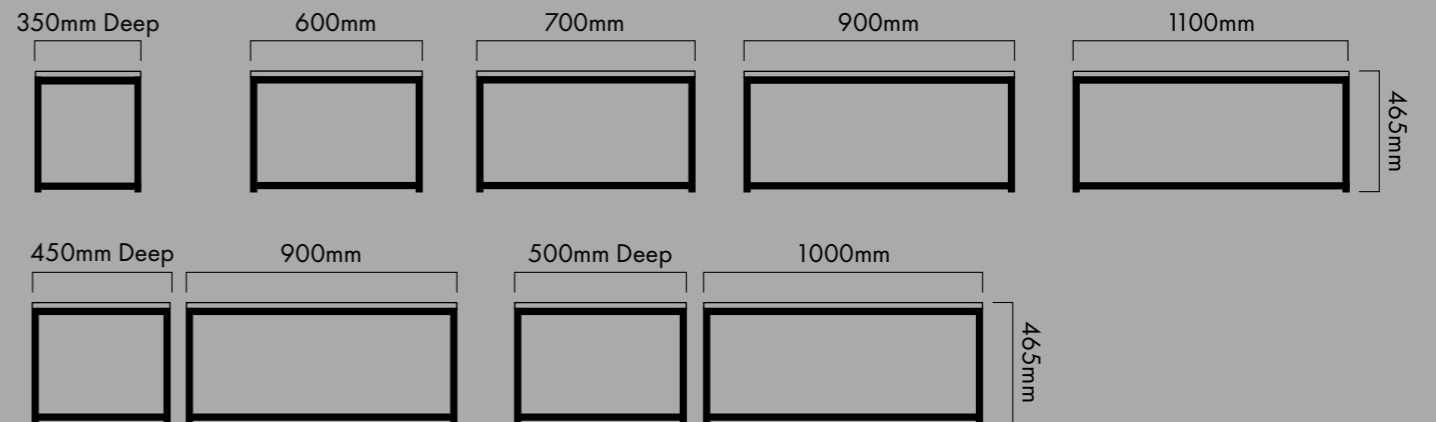

The combinations are endless!

Use Matrix to create room divisions and separate areas, offering a little more privacy.

Matrix tables fit together in multiple arrangements and configurations to suit your space and purpose, whether that being individual hot desks or large meeting tables.

MATRIX

STORAGE UNIT OPTIONS

ACCESSORIES

MATRIX

TABLE & SEATING OPTIONS

BREAKOUT TABLES

BREAKOUT TABLES WITH MODESTY PANEL

POWER TOWERS

RECTANGULAR RECEPTION TABLES & SEATING

SQUARE RECEPTION TABLES & SEATING

Board Finishes

Frame Finishes

Matrix Storage and Tables are available as standard in a choice of 3 trim finishes. Black, White or Silver finish frames complement all our existing desk frame options.