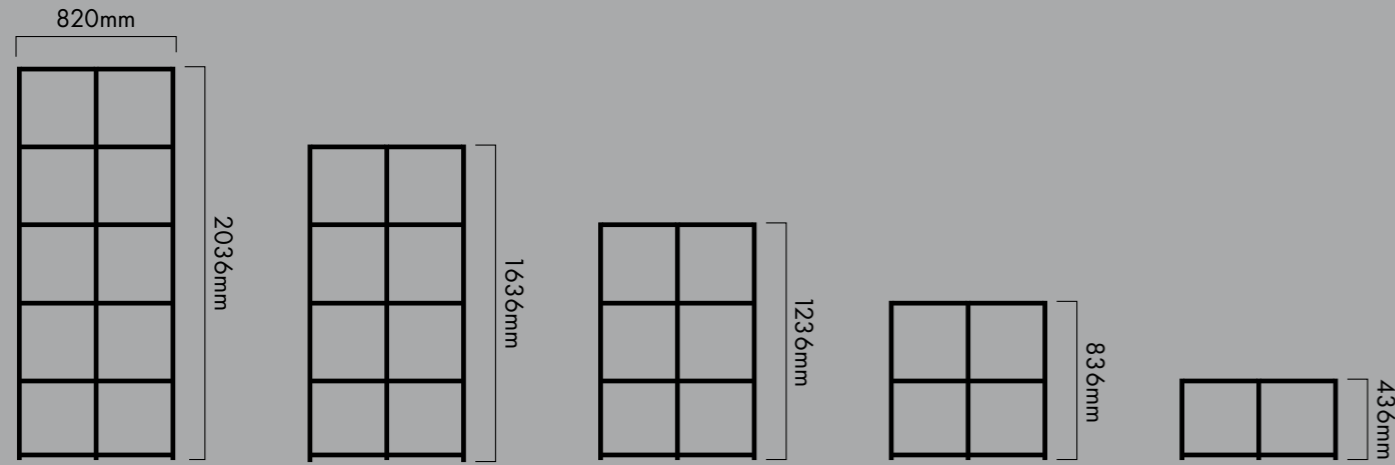

The combinations are endless!

Use Matrix to create room divisions and separate areas, offering a little more privacy.

Matrix tables fit together in multiple arrangements and configurations to suit your space and purpose, whether that being individual hot desks or large meeting tables.

MATRIX

STORAGE UNIT OPTIONS

ACCESSORIES

MATRIX

TABLE & SEATING OPTIONS

BREAKOUT TABLES

BREAKOUT TABLES WITH MODESTY PANEL

POWER TOWERS

RECTANGULAR RECEPTION TABLES & SEATING

SQUARE RECEPTION TABLES & SEATING

Board Finishes

Frame Finishes

Matrix Storage and Tables are available as standard in a choice of 3 trim finishes. Black, White or Silver finish frames complement all our existing desk frame options.