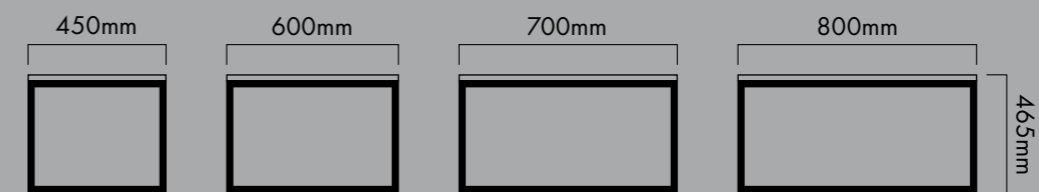

MATRIX

STORAGE UNIT OPTIONS

ACCESSORIES

MATRIX

TABLE & SEATING OPTIONS

BREAKOUT TABLES

BREAKOUT TABLES WITH MODESTY PANEL

POWER TOWERS

RECTANGULAR RECEPTION TABLES & SEATING

SQUARE RECEPTION TABLES & SEATING

Board Finishes

Frame Finishes

Matrix Storage and Tables are available as standard in a choice of 3 trim finishes. Black, White or Silver finish frames complement all our existing desk frame options.