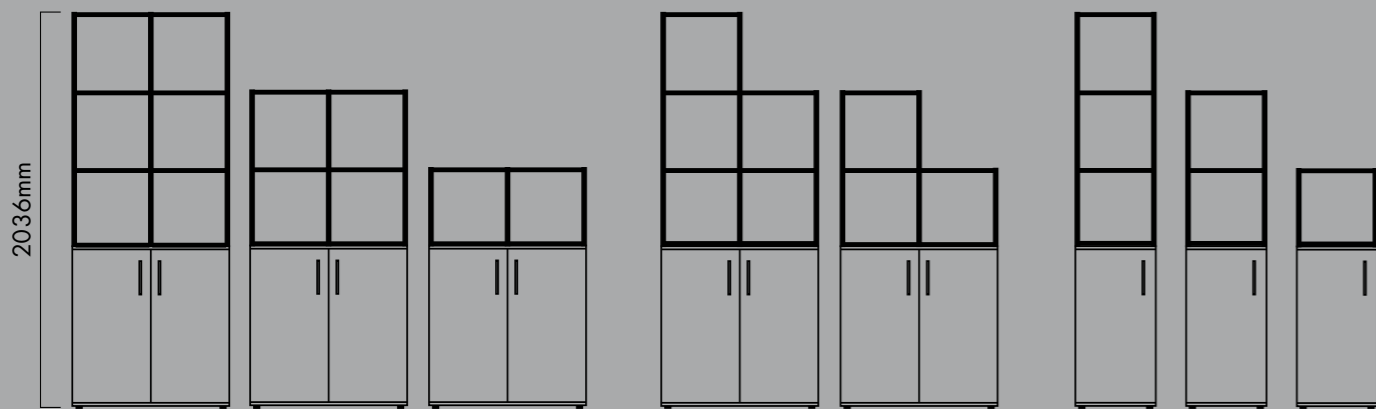

The combinations are endless!

Use Matrix to create room divisions and separate areas, offering a little more privacy.

Matrix tables fit together in multiple arrangements and configurations to suit your space and purpose, whether that being individual hot desks or large meeting tables.

MATRIX

STORAGE UNIT OPTIONS

ACCESSORIES

MATRIX

TABLE & SEATING OPTIONS

BREAKOUT TABLES

BREAKOUT TABLES WITH MODESTY PANEL

POWER TOWERS

RECTANGULAR RECEPTION TABLES & SEATING

SQUARE RECEPTION TABLES & SEATING

Board Finishes

Frame Finishes

Matrix Storage and Tables are available as standard in a choice of 3 trim finishes. Black, White or Silver finish frames complement all our existing desk frame options.