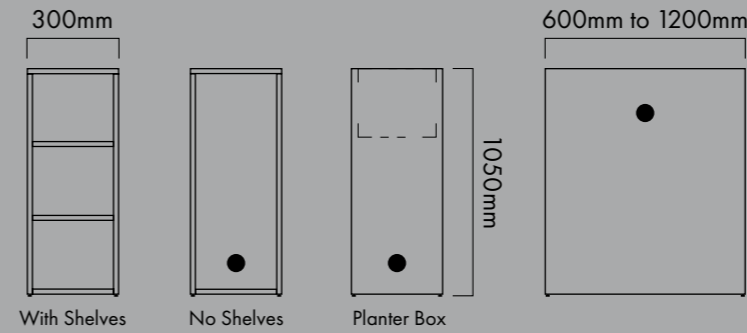

The combinations are endless!

Use Matrix to create room divisions and separate areas, offering a little more privacy.

Matrix tables fit together in multiple arrangements and configurations to suit your space and purpose, whether that being individual hot desks or large meeting tables.

MATRIX

STORAGE UNIT OPTIONS

ACCESSORIES

MATRIX

TABLE & SEATING OPTIONS

BREAKOUT TABLES

BREAKOUT TABLES WITH MODESTY PANEL

POWER TOWERS

RECTANGULAR RECEPTION TABLES & SEATING

SQUARE RECEPTION TABLES & SEATING

Board Finishes

Frame Finishes

Matrix Storage and Tables are available as standard in a choice of 3 trim finishes. Black, White or Silver finish frames complement all our existing desk frame options.