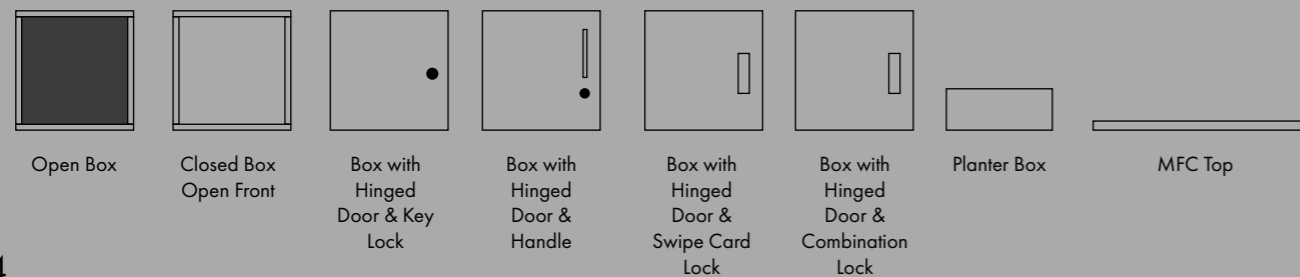

MATRIX

STORAGE SYSTEM

MATRIX

STORAGE SYSTEM

Matrix, a system to create divided spaces whilst maintaining an open plan feel.

More than just storage...

This flexible range can act as a room divider or just a simple storage solution with a range of accessories to customise or incorporate biophilic design into an area without compromising on functionality.

The combinations are endless!

Use Matrix to create room divisions and separate areas, offering a little more privacy.

Matrix tables fit together in multiple arrangements and configurations to suit your space and purpose, whether that being individual hot desks or large meeting tables.

MATRIX

STORAGE UNIT OPTIONS

ACCESSORIES

MATRIX

TABLE & SEATING OPTIONS

BREAKOUT TABLES

BREAKOUT TABLES WITH MODESTY PANEL

POWER TOWERS

RECTANGULAR RECEPTION TABLES & SEATING

SQUARE RECEPTION TABLES & SEATING

Board Finishes

Frame Finishes

Matrix Storage and Tables are available as standard in a choice of 3 trim finishes. Black, White or Silver finish frames complement all our existing desk frame options.