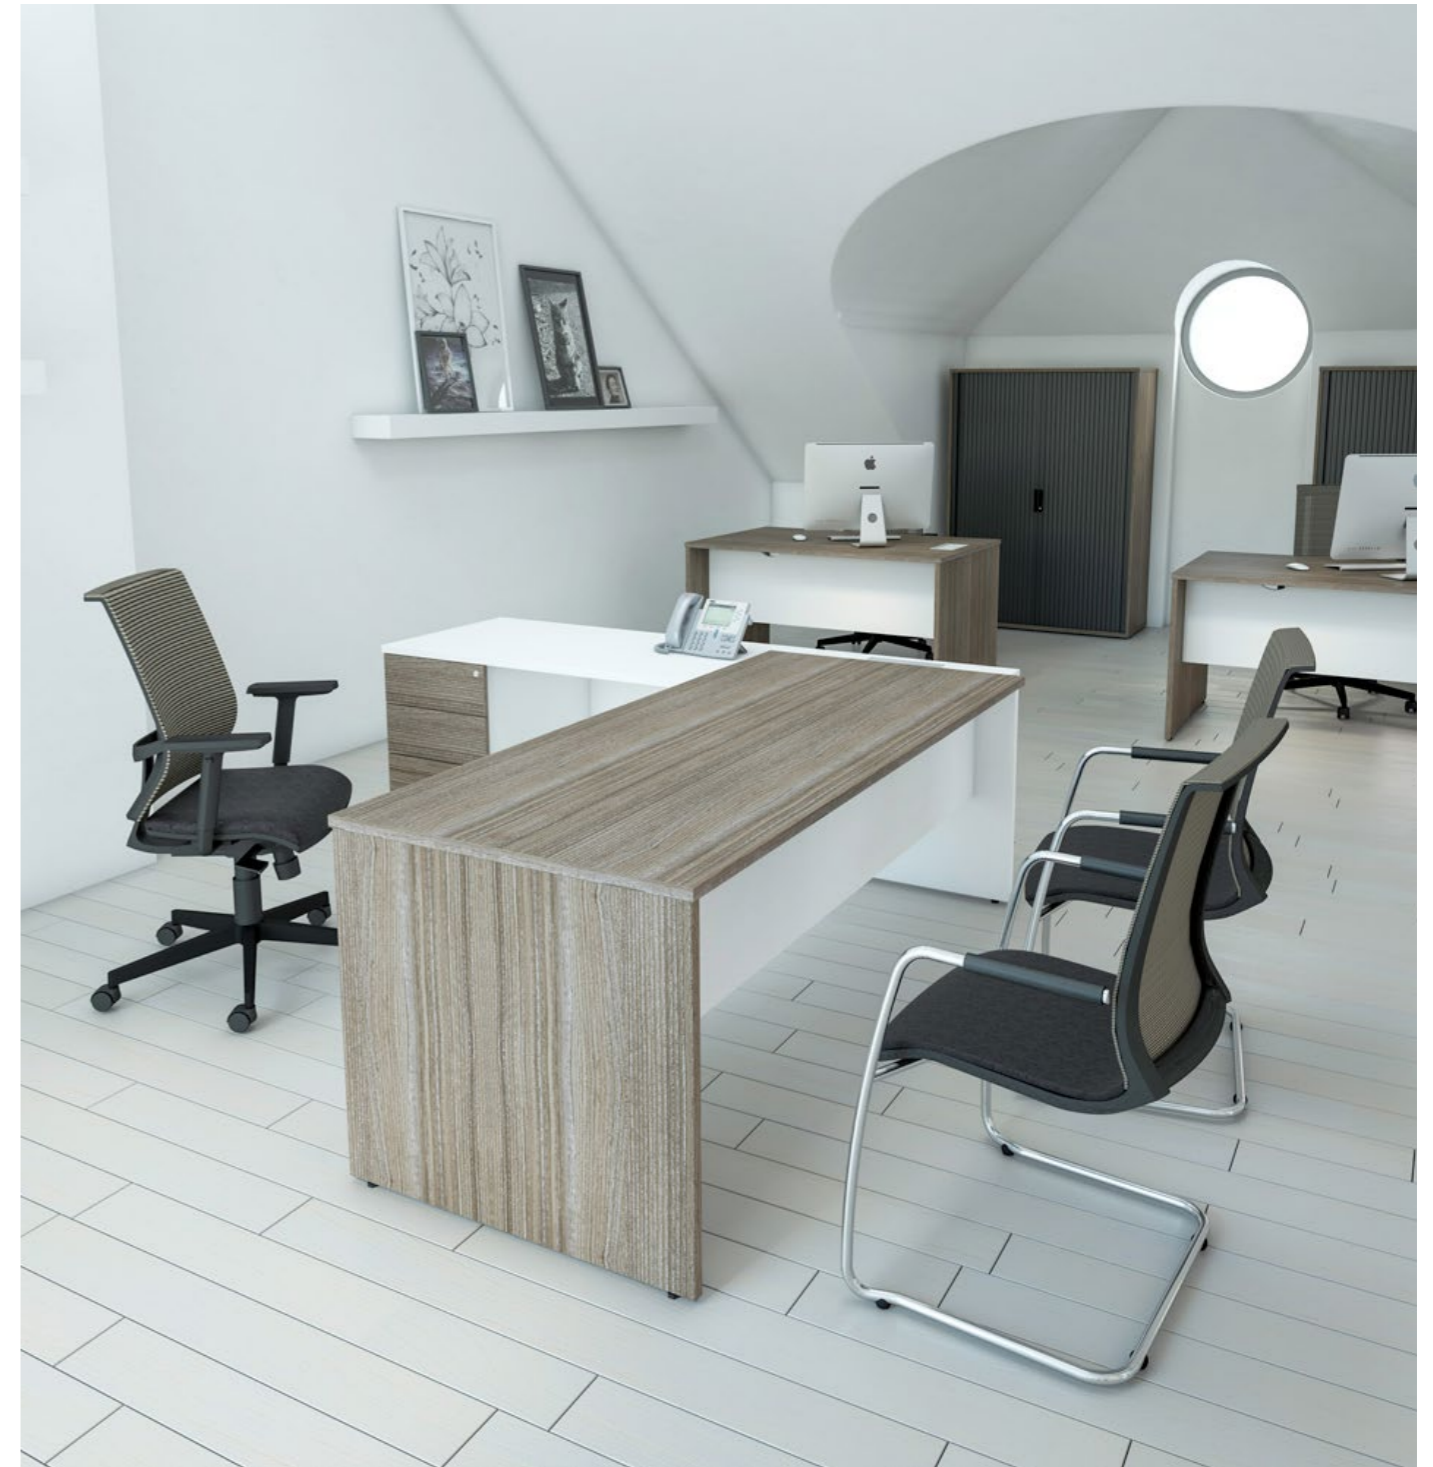

offiZONE™

EXECUTIVE

■ INTRODUCTION

Executive is our latest desk range presenting a stylish, managerial work space. This small range of rectangular and radial panel end workstations with integrated 3 drawer pedestals is a high end addition to any office.

EXECUTIVE

Executive is available with a single or two toned finish. Choose from a combination of our 17 board finishes to suit your requirements.

The Fresh seating collection offers modern, stylish seating to complement your new executive workstation.

A combination of wood grain and solid colours shows the flexibility of the Executive range and Colours storage.

The Executive corner workstation comes complete with an integrated 3 drawer pedestal with contrasting fascias.