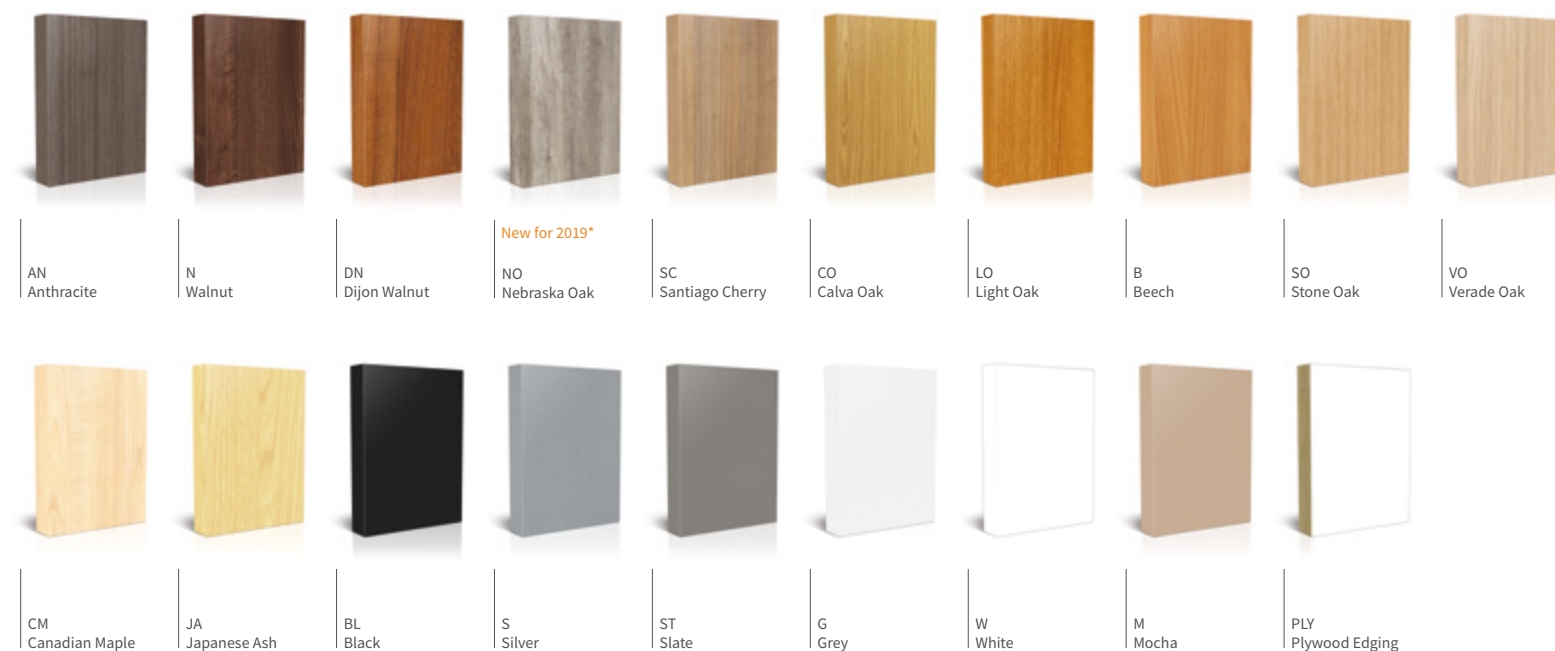

Evolve High Stool

Evolve Leg RAL Colours

Board Finishes

Please Note: Due to printing limitations we recommend that you request a colour swatch or wood sample card before ordering

All our MFC is sourced from FSC and PEFC accredited suppliers with the Chain of Custody certification, ensuring that you can be confident you are receiving products manufactured from sustainable sourced materials.

*Available from January 1st 2019

PLY Edging is available as a standard option on our Evolve tables, to request ply edging on other products, please contact our Specials Department for a quotation

offizone[™]