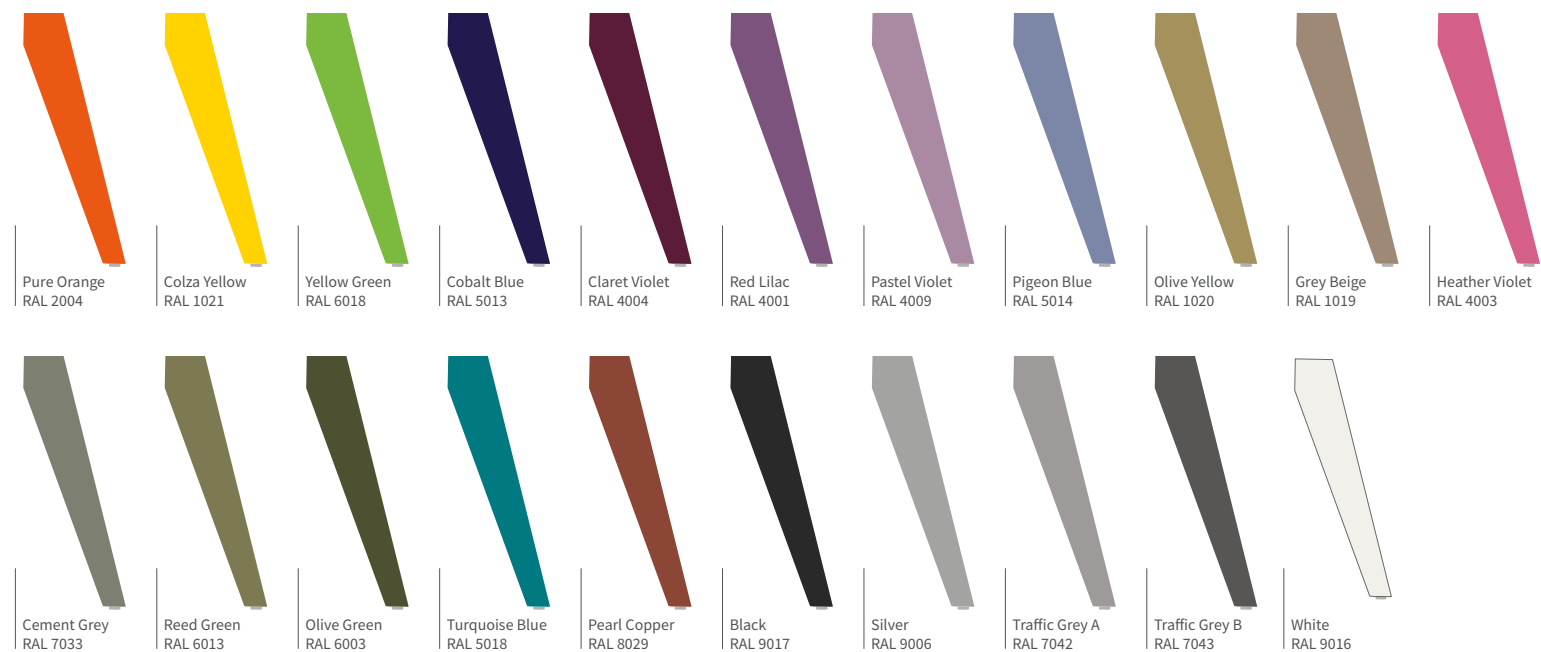

Evolve High Stool

Evolve Leg RAL Colours

Board Finishes

Please Note: Due to printing limitations we recommend that you request a colour swatch or wood sample card before ordering

All our MFC is sourced from FSC and PEFC accredited suppliers with the Chain of Custody certification, ensuring that you can be confident you are receiving products manufactured from sustainable sourced materials.