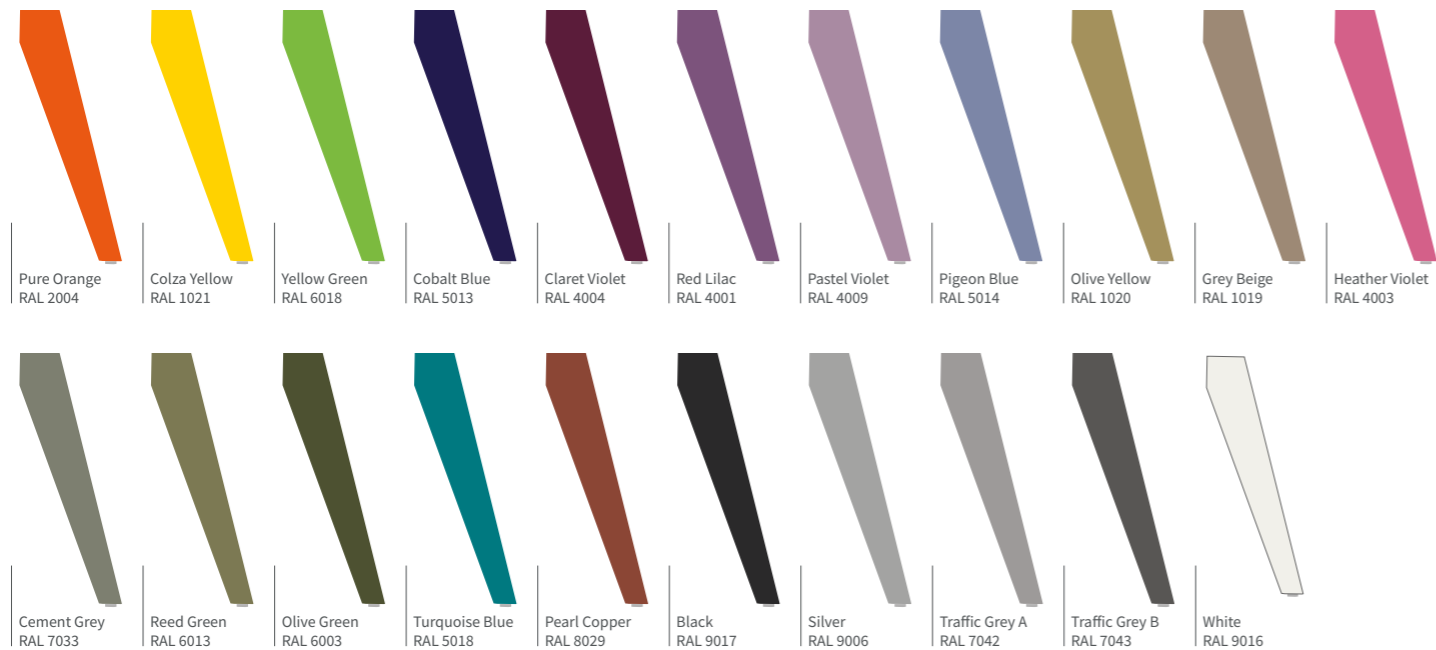

RAL FINISHES