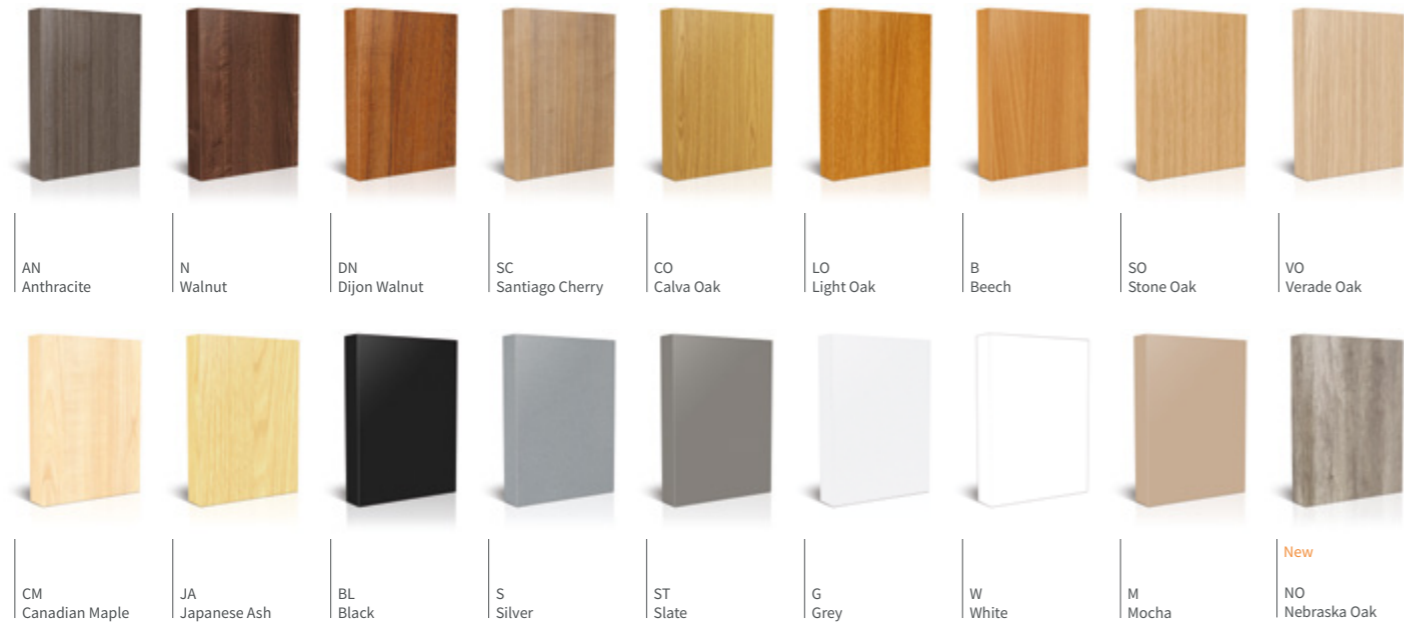

34 FINISHES

OAK BENCH

Breathe life into your office space with the natural texture of the Evolution Oak finish. Combine with fresh colours to create a truly uplifting atmosphere.

OAK BENCH

OAK BENCH

OAK BENCH

OAK BENCH

RAL BENCH

Add a dash of colour. Evolution offers 21 RAL colour finishes to allow a little creativity in your working environment

RAL BENCH

RAL BENCH

Evolution Bench and the Evolve table range work together to provide an extensive offering of bench desks and tables.

RAL BENCH

RAL BENCH

RAL BENCH

Evolution is not just straight bench desking. Create alternative configurations from a range of desk shapes

RAL BENCH

Use bold colours to create a statement. The use of colour creates a striking Managers Desk, giving an edge to sophisticated style.

RAL BENCH

BOARD FINISHES

RAL FINISHES

Please Note: Due to printing limitations we recommend that you request a colour swatch or wood sample card before ordering

Sustainability

Imperial Office Furniture recognise our responsibility towards the environment by ensuring we behave in an environmentally sensitive and acceptable manner. Imperial are committed to always improving our environmental performance by adopting modern methods of environmental management and sustainable development wherever possible.