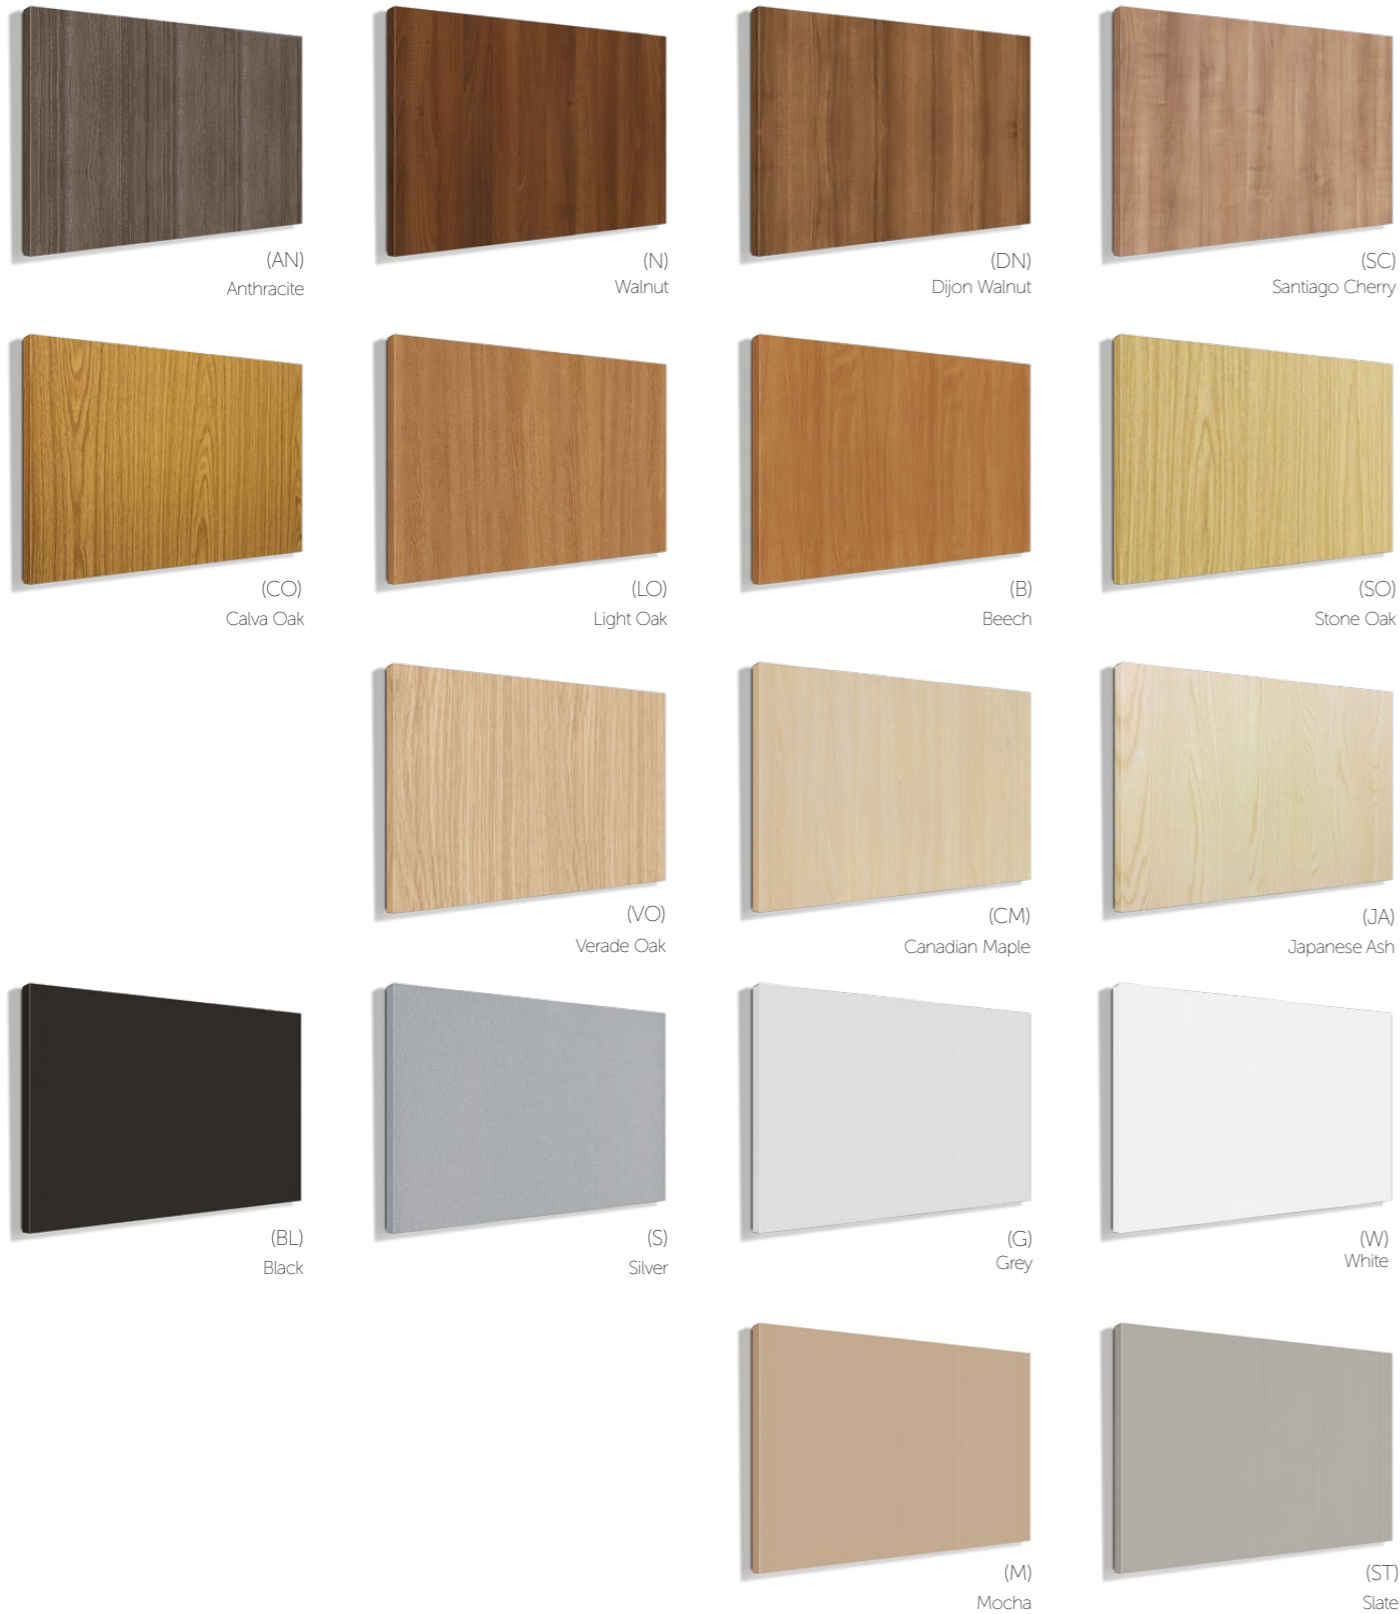

BOARD FINISHES

All products are manufactured using 18 & 25mm thick Melamine Faced Chipboard (MFC) sourced from across the world for optimum quality. An impressive Selection of 17 board finishes and 21 backboard finishes are available.

Colours storage is available with a choice of 17 board finishes for fascias and doors.

All desking, storage & pedestal tops are finished with 2mm PVC heavy duty edging tape.

For an accurate representation of all board finishes please request an Imperial Finishes Card.