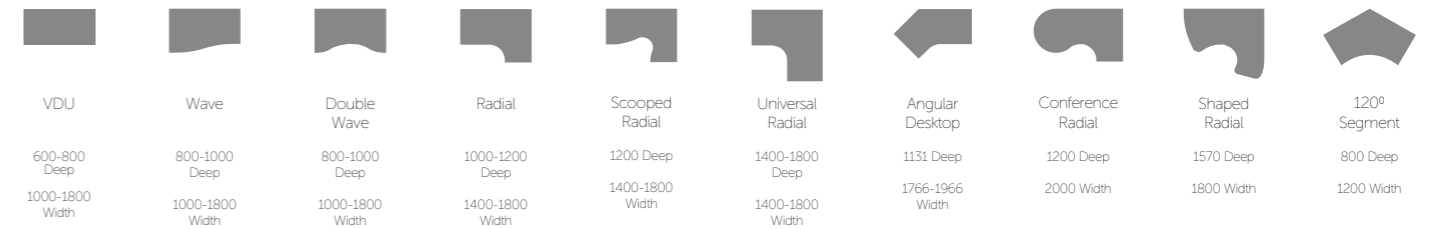

DESKTOP SHAPES