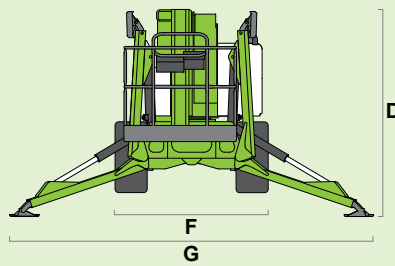

SiOPS® toughcage

niftylift

Fingle Drive, Stonebridge
Milton Keynes, MK13 0ER
England, United Kingdom
+44 (0)1908 223456
sales@niftylift.com
www.niftylift.com