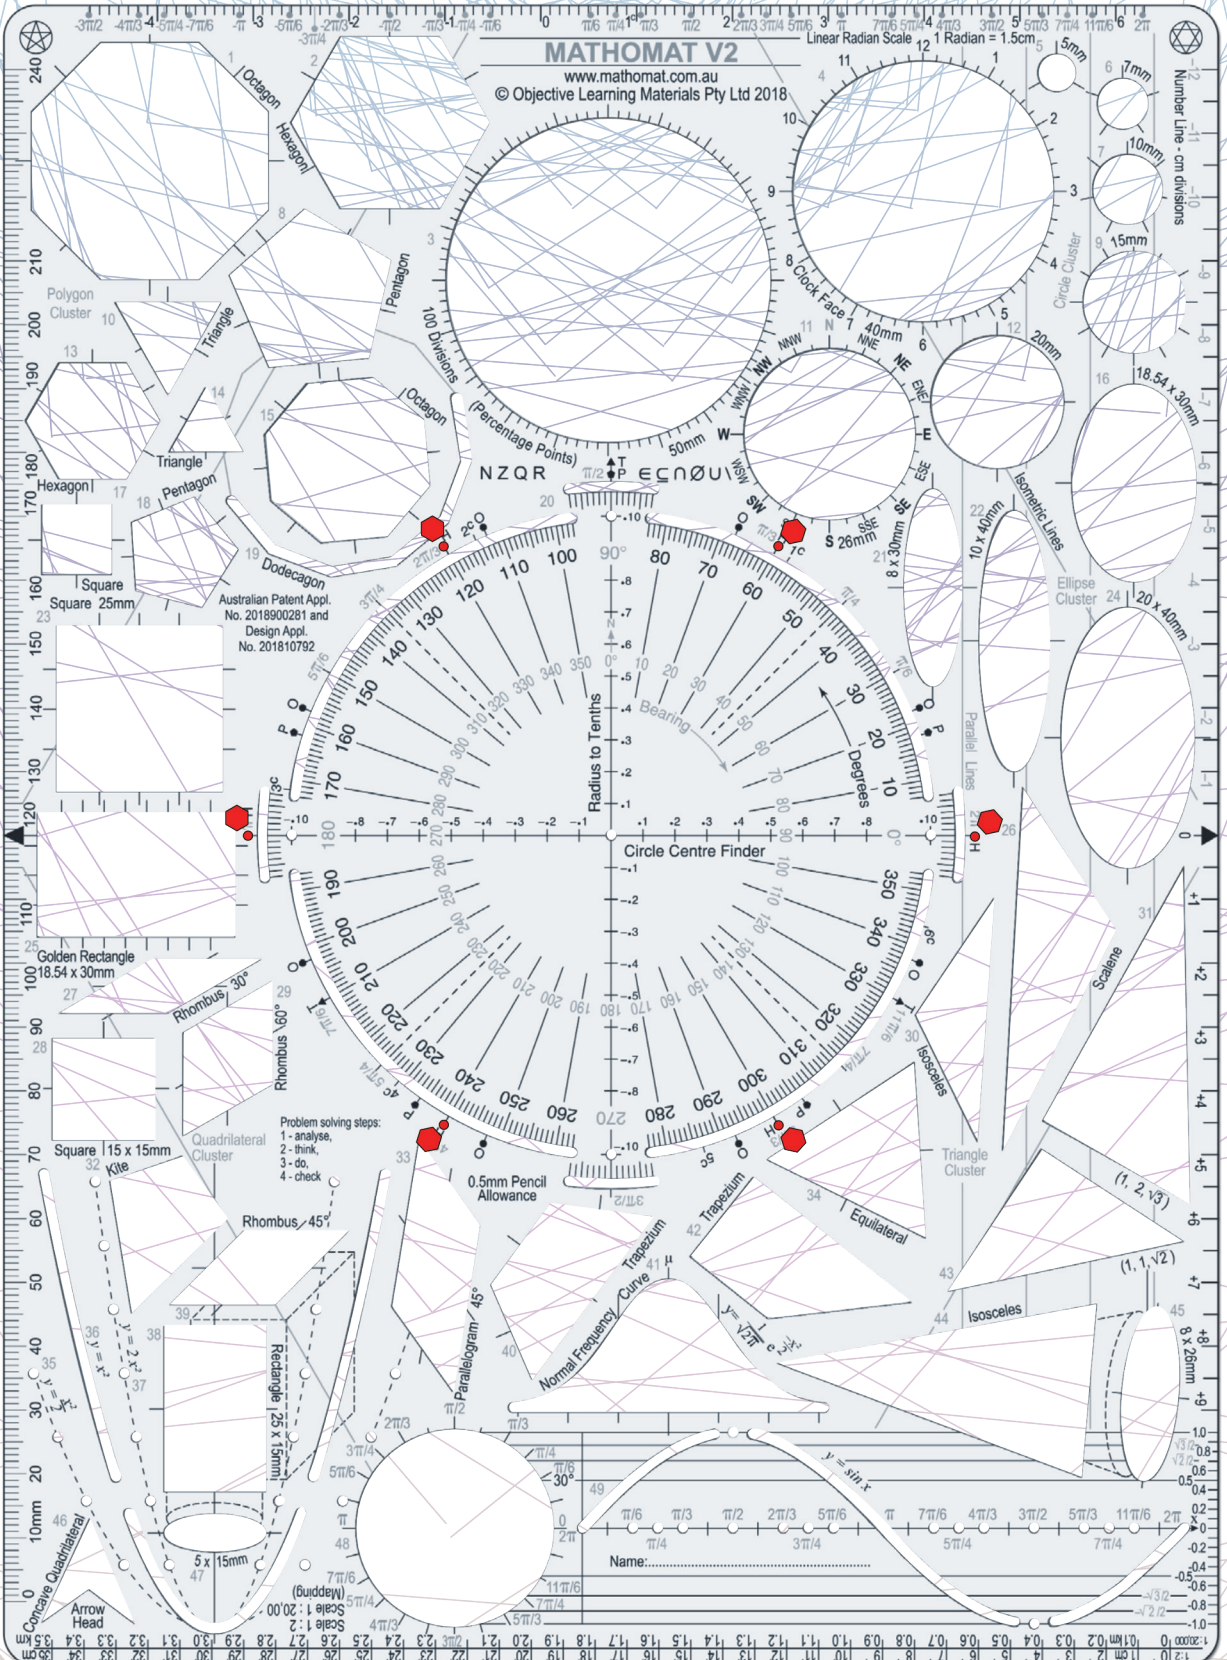

Polygons on the Protractor

The Hexagon

Polygons on the Protractor

Exploring symmetry with the Large Hexagon.

Physically explore symmetry in a concrete way.
The shape can be cut out and folded for a concrete experience.