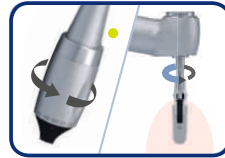

Automatic Declutching when Selected Torque is reached

- Compliance with Protocols for screw tightening
- Limits the risk of the screw fracturing or loosening

Universal connection of Prosthetic mandrels

- 7 different Torque levels (from 10 to 35 N.cm)
- Can be used with ALL Implant Systems

Micro-Head and Ergonomic Handle

- Easy access in restricted area with Excellent Visibility

Easy and Quick to use

- Reduced motion compared with using a ratchet wrench while tightening

\$1,210.00

Lightweight
ONLY 135 gms