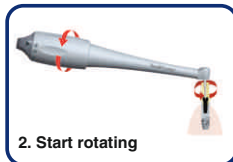

2. Start rotating