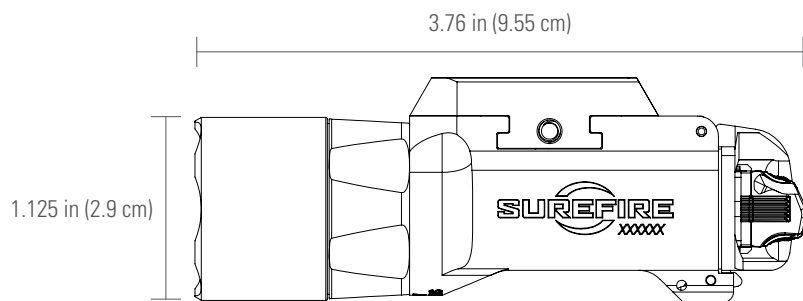

BODY SPECS

MIL-STD

THE WORLD'S FINEST ILLUMINATION TOOLS, SUPPRESSORS, & TACTICAL PRODUCTS®

18300 Mt. Baldy Circle, Fountain Valley, CA 92708 | 714-545-9444 | Fax: 714-545-9537 | surefire.com