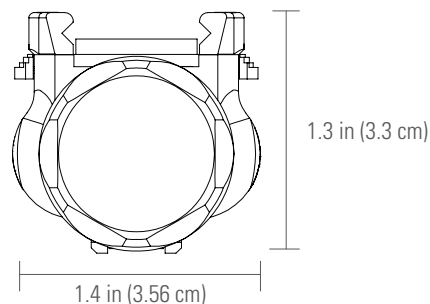

BODY SPECS

MIL-STD

THE WORLD'S FINEST ILLUMINATION TOOLS, SUPPRESSORS, & TACTICAL PRODUCTS®

18300 Mt. Baldy Circle, Fountain Valley, CA 92708 | 714-545-9444 | Fax: 714-545-9537 | surefire.com