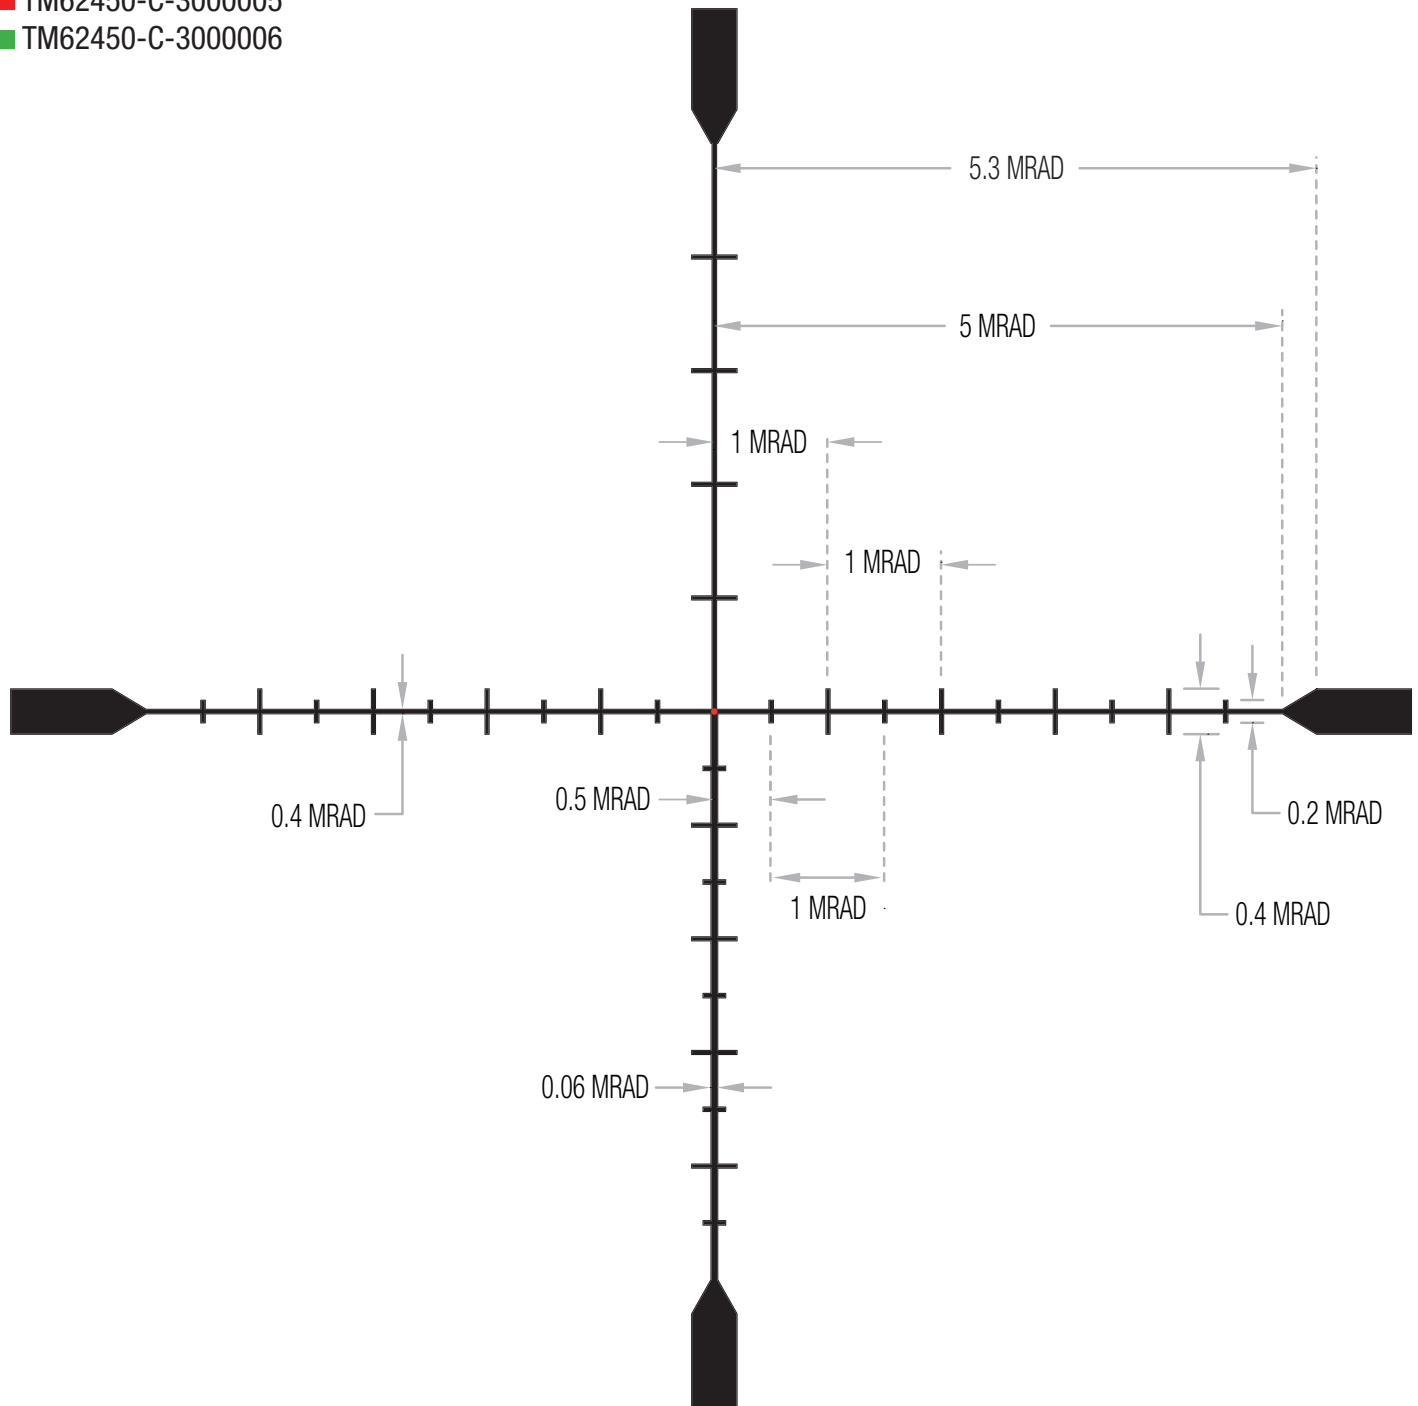

## 6-24x50

### MRAD Ranging - LED Dot Reticle

Model Numbers:

■ TM62450-C-3000005

■ TM62450-C-3000006

[Trijicon.com/Tenmile](http://Trijicon.com/Tenmile)

Specifications subject to change without notice.  
NOTE: Measurements shown at highest magnification.  
\*Reticles not drawn to scale.