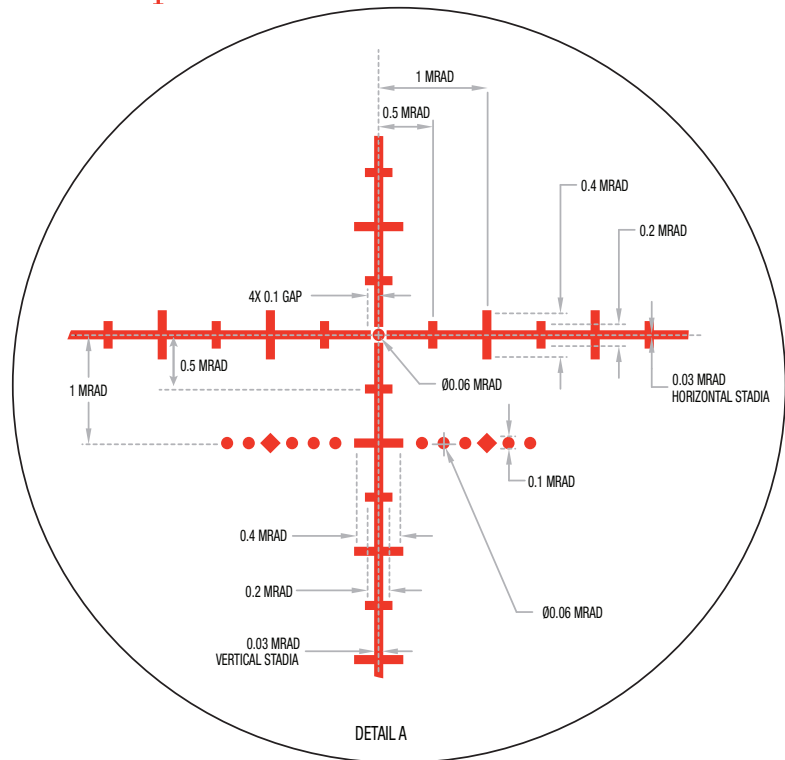

Trijicon Tenmile™

4.5-30x56

MRAD Precision Tree (FFP) Reticle

Model Numbers:

■ TM3056-C-3000013

Trijicon.com/Tenmile

Specifications subject to change without notice.
NOTE: Measurements shown at highest magnification.

*Reticles not drawn to scale.