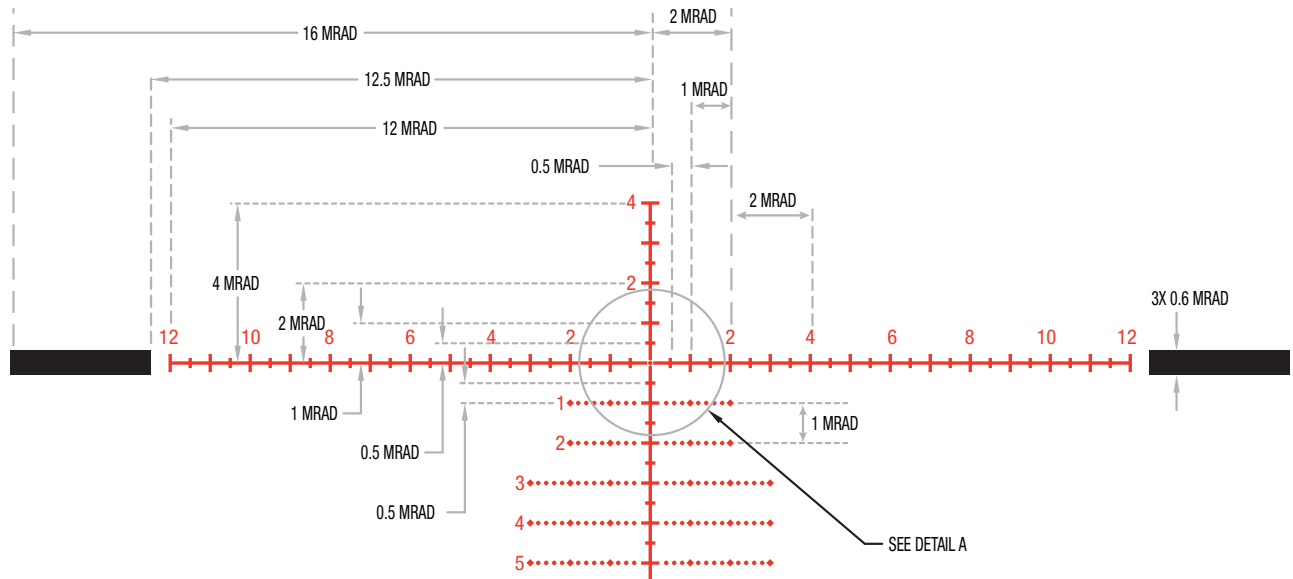

Trijicon Tenmile™

4.5-30x56

MRAD Precision Tree (FFP) Reticle

Model Numbers:

■ TM3056-C-3000013

Trijicon.com/Tenmile

Specifications subject to change without notice.
NOTE: Measurements shown at highest magnification.

*Reticles not drawn to scale.