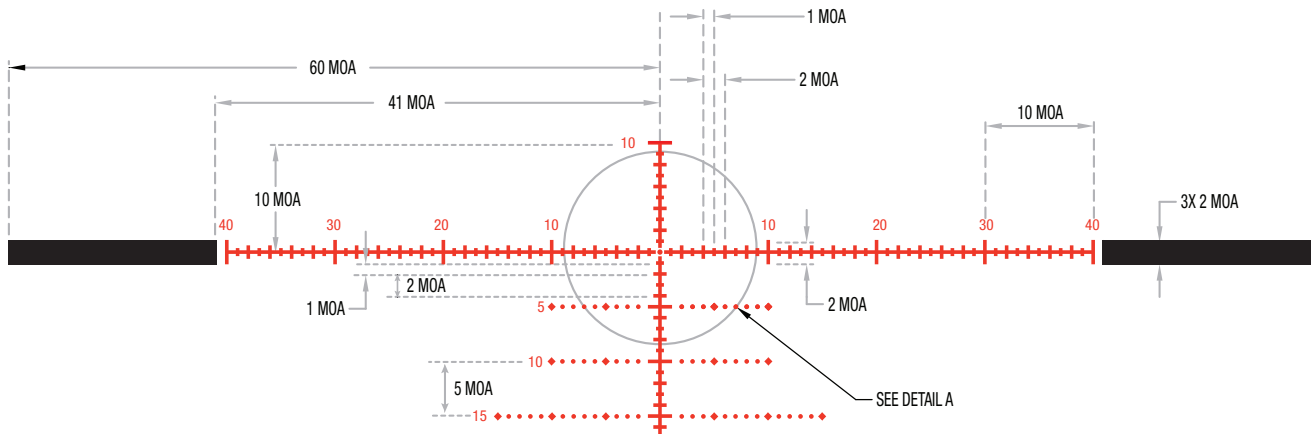

Trijicon Tenmile™

4.5-30x56

MOA Precision Tree (FFP) Reticle

Model Numbers:

■ TM3056-C-3000012

Brilliant Aiming Solutions™

Trijicon.com/Tenmile

Specifications subject to change without notice.
NOTE: Measurements shown at highest magnification.

*Reticles not drawn to scale.