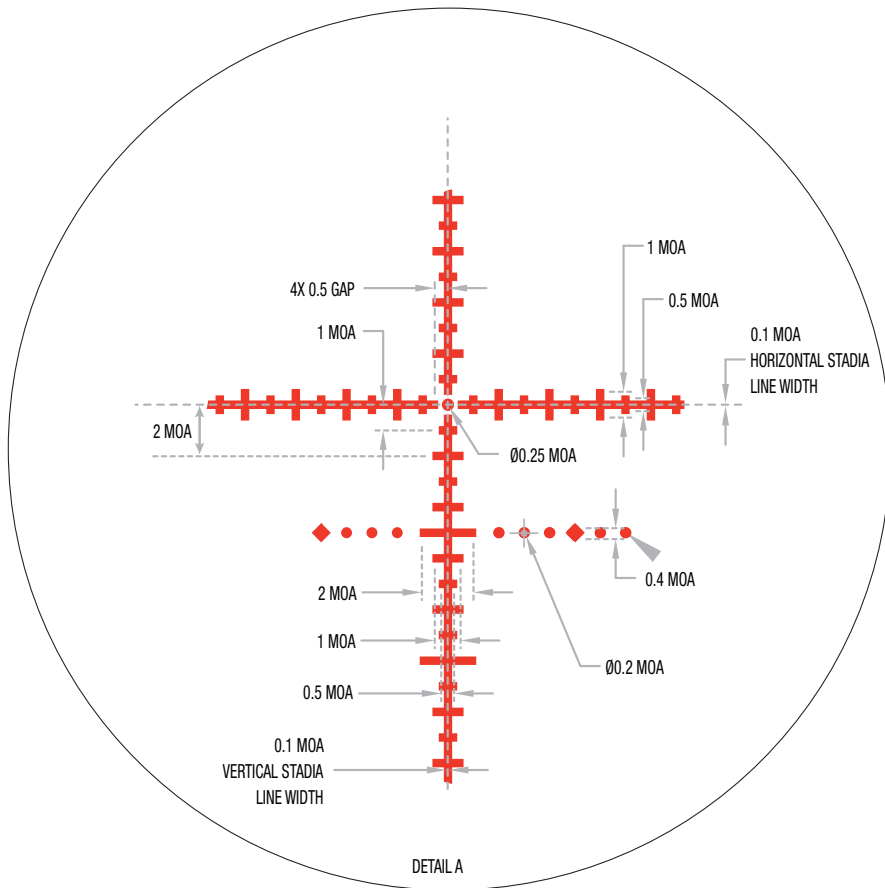

Trijicon Tenmile™

4.5-30x56

MOA Precision Tree (FFP) Reticle

Model Numbers:

■ TM3056-C-3000012

Brilliant Aiming Solutions™

Trijicon.com/Tenmile

Specifications subject to change without notice.
NOTE: Measurements shown at highest magnification.

*Reticles not drawn to scale.