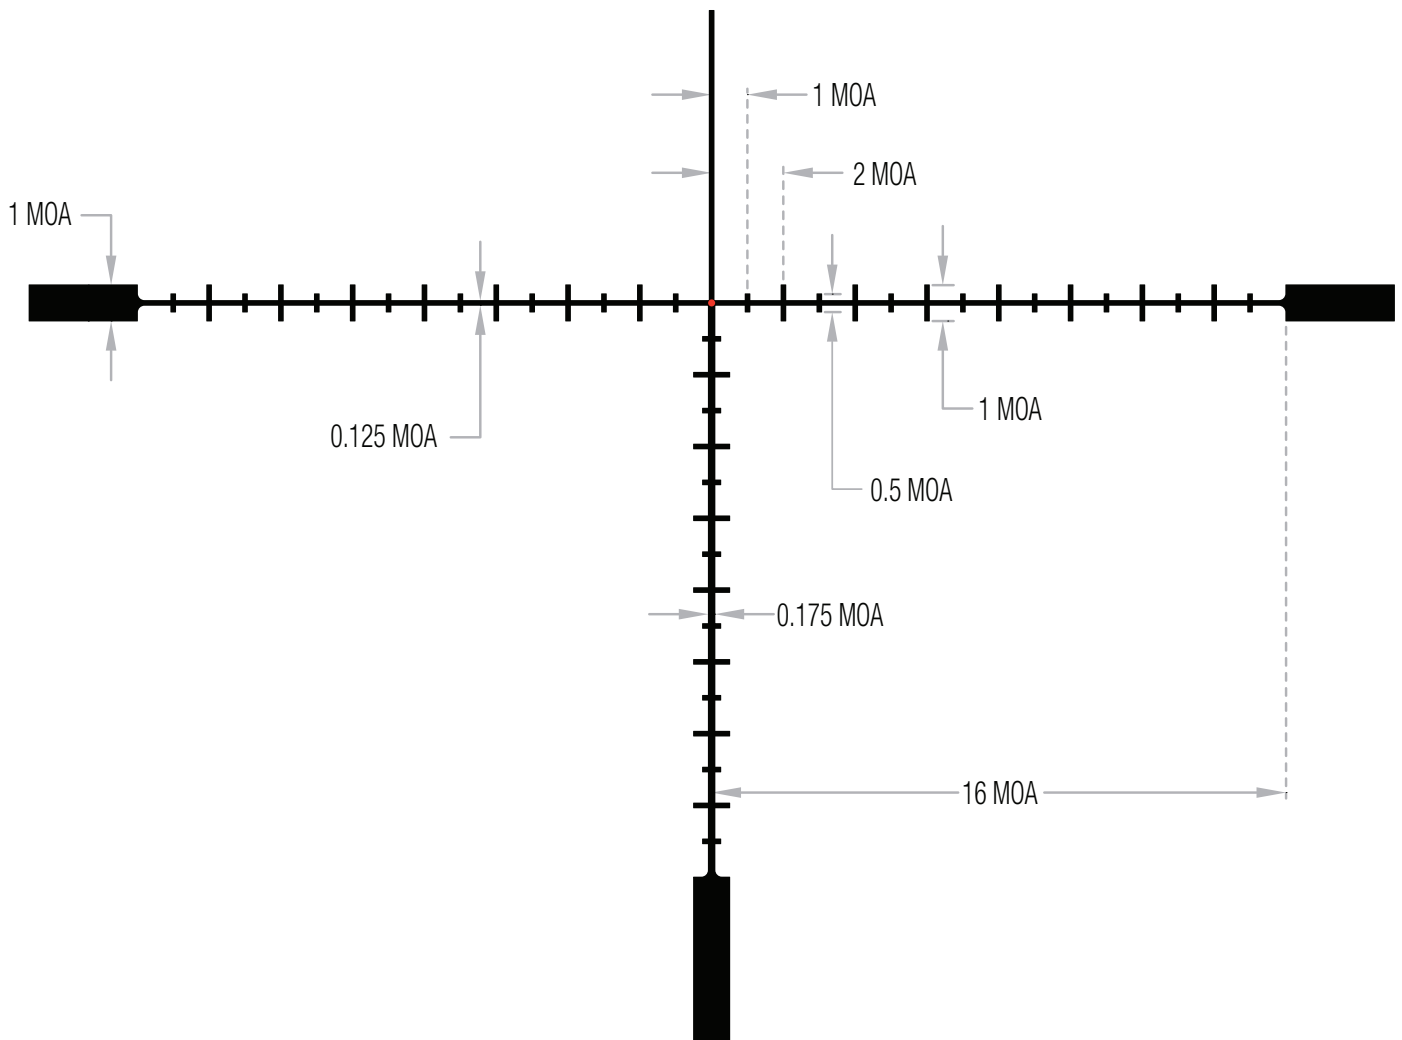

Trijicon Tenmile™ HX 6-24x50

MOA Ranging - LED Dot Reticle

Model Numbers:

■ TMHX2450-C-3000003

■ TMHX2450-C-3000004

Trijicon.com/Tenmile

Specifications subject to change without notice.
NOTE: Measurements shown at highest magnification.
*Reticles not drawn to scale.