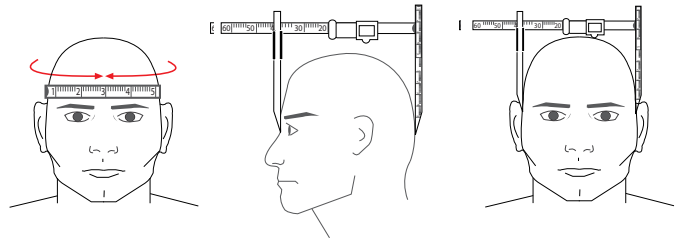

HELMET SIZING GUIDE

USING A TAPE MEASURE AND CALIPERS:

- 1. CIRCUMFERENCE:** Using a measuring tape, measure maximum head circumference approximately 12 mm above the eyebrows and ears.
- 2. LENGTH:** Using calipers or two pencils, measure maximum head length. If using two pencils instead of calipers, hold one between eyebrows and one at the back of the head and measure head length.
- 3. WIDTH:** Using calipers, measure maximum head width above the ears. If using two pencils instead of calipers, hold them at either side of head above the ears and measure head width.
4. Compare head circumference, length and width measurements to the table below to determine helmet size. If sizing guide suggests more than one size, choose the larger size.

VIPER A1/A3 SIZING - 3/4" 7-PAD LINER

	CIRCUMFERENCE	LENGTH	WIDTH
SMALL	Up to 540mm / 21¼ inches	Up to 182mm / 7¼ inches	Up to 145mm / 5¾ inches
MEDIUM	540 - 573mm / 21¼ - 22½ inches	180 - 195mm / 7 - 7¾ inches	140 - 155mm / 5½ - 6 inches
LARGE	560 - 597mm / 22¼ - 23¾ inches	185 - 205mm / 7¼ - 8 inches	145 - 160mm / 5¾ - 6¼ inches
X-LARGE	572 - 620mm / 22½ - 24½ inches	197 - 215mm / 7¾ - 8½ inches	150 - 170mm / 6 - 6¾ inches

VIPER A1/A3 SIZING - MSS LINER

	CIRCUMFERENCE	LENGTH	WIDTH
SMALL	Up to 550mm / 21¾ inches	Up to 186mm / 7¼ inches	Up to 150mm / 6 inches
MEDIUM	545 - 575mm / 21½ - 22¾ inches	183 - 200mm / 7¼ - 7¾ inches	142 - 160mm / 5½ - 6¼ inches
LARGE	566 - 600mm / 22¼ - 23½ inches	192 - 207mm / 7½ - 8¼ inches	147 - 167mm / 5¾ - 6½ inches
X-LARGE	593 - 625mm / 23¼ - 24½ inches	203 - 218mm / 8 - 8½ inches	155 - 175mm / 6 - 7 inches