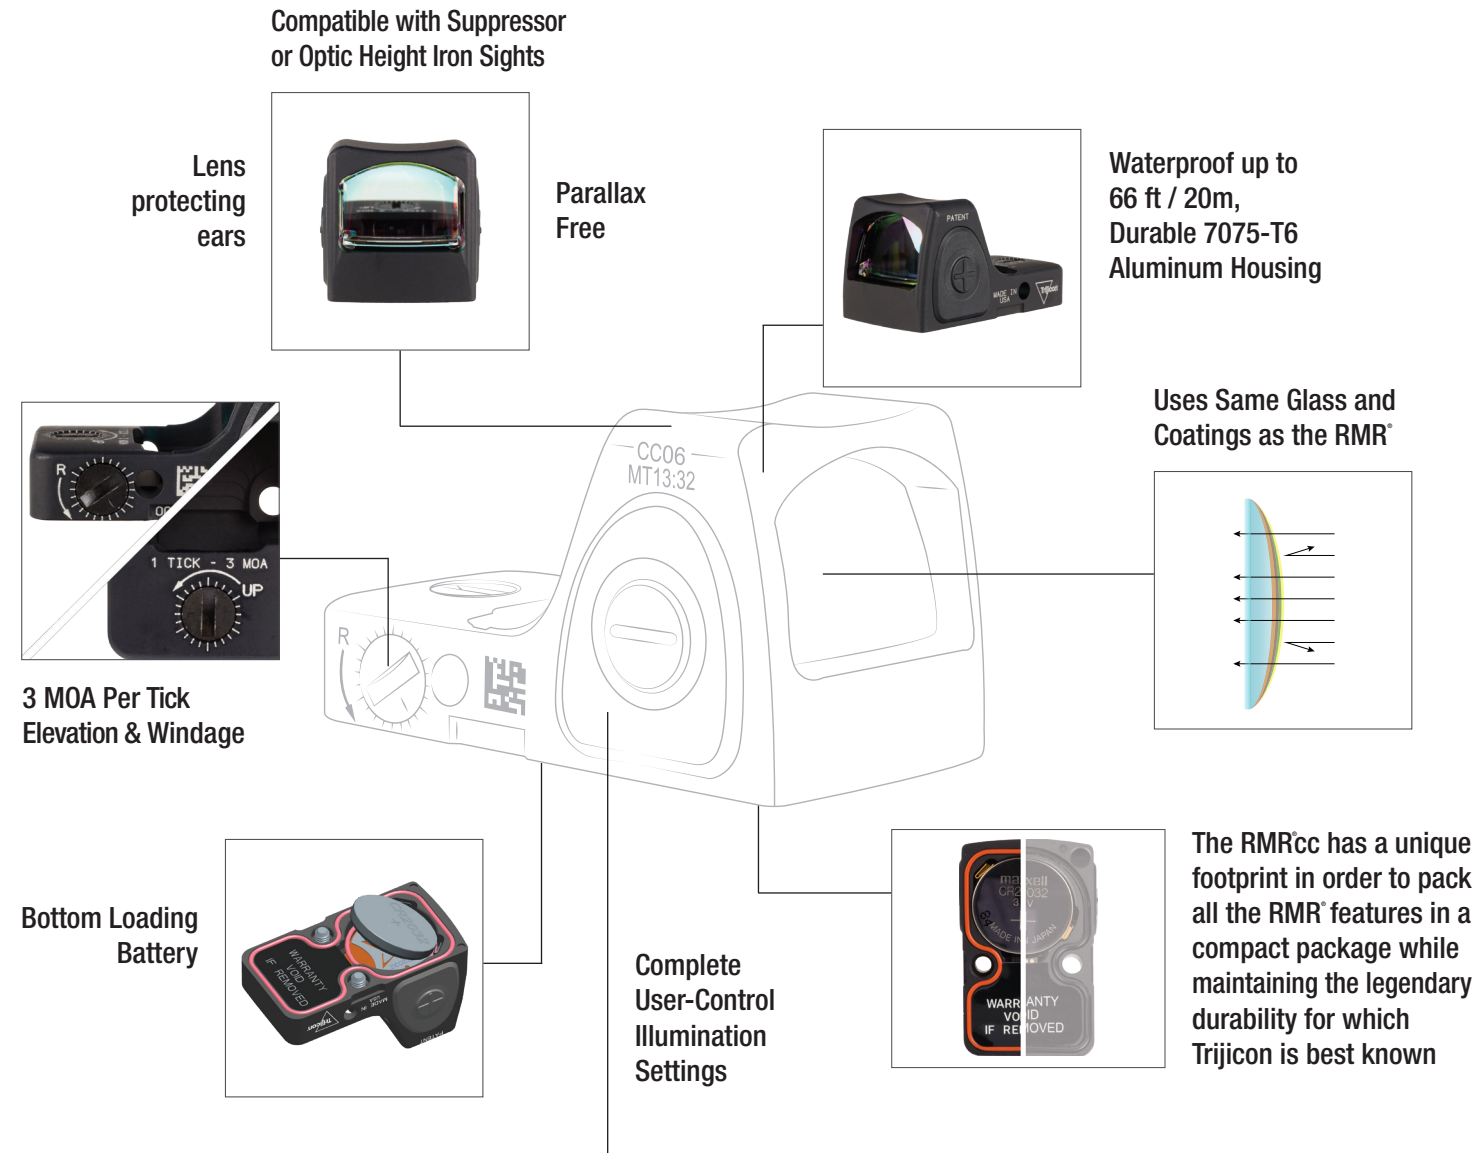

Alaska-to-Africa Tested | Solid Zero Tested | Drop Tested
Vibration Tested | Immersion Tested

Visit [Trijicon.com/Science](https://www.trijicon.com/Science) to learn more.

[Trijicon.com/RMRcc](https://www.trijicon.com/RMRcc)

©2020 Trijicon, Inc. | Wixom, Michigan USA | Phone: 1-800-338-0563 | info@trijicon.com
Specifications subject to change without notice. | PML4083-1 Rev(1) 0820

Features and Benefits

8 Brightness Settings Including 1 Super Bright Mode and 2 Night Vision Modes

“Lock-out” Mode: Secures the Auto-Brightness Setting which is Ideal for Everyday Carry

“Lock-in” Mode: Secures the User-Chosen Brightness Setting Indefinitely

Designed to fit on today's popular pistols

Fits Many Popular Pistols