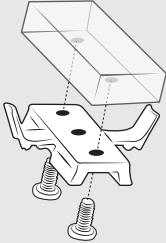

## WING-LOC ADAPTER

FITS FAST / ACH SIDE RAILS (ARCs)

### Features:

- Use Wing-Loc Adapter as a base to mount a variety of headborne accessories to FAST / ACH Side Rails (ARCs)

Part # 20-98-103

06-05-158 REV. A

PACKAGE CONTENTS = 1

Wing-Loc Adapter

- 1** Attach desired accessory to Wing-Loc Adapter using through-holes.

- 2** Pinch tabs on Wing-Loc Adapter and slide to preferred position on FAST / ACH Side Rail (ARC).

**ops-core**  
[www.ops-core.com](http://www.ops-core.com)