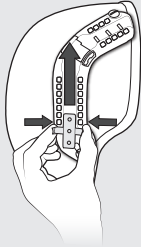

## WING-LOC ADAPTER

FITS FAST / ACH SIDE RAILS (ARCs)

### Features:

- Use Wing-Loc Adapter as a base to mount a variety of headborne accessories to FAST / ACH Side Rails (ARCs)

Part # 20-98-103

06-05-158 REV. A

PACKAGE CONTENTS = 1

Wing-Loc Adapter

- 1** Attach desired accessory to Wing-Loc Adapter using through-holes.

- 2** Pinch tabs on Wing-Loc Adapter and slide to preferred position on FAST / ACH Side Rail (ARC).

**ops-core**  
[www.ops-core.com](http://www.ops-core.com)