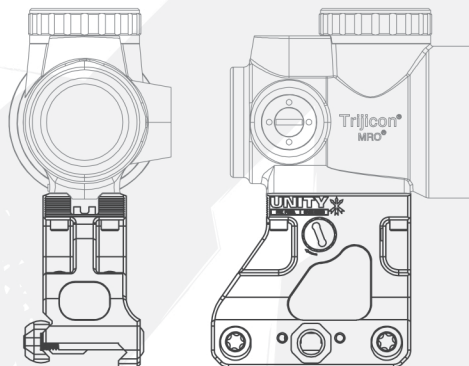

## MRO MOUNT SYSTEM

FAST is a series of optic mounts and platforms that provide end users with a quicker sight picture than standard height mounts. The FAST MRO Mount, for the Trijicon Miniature Rifle Optic series, creates a 2.26" optical center line from the rail and provides faster/easier dot/reticle acquisition while wearing night vision goggles, gas masks, plate carriers, and other gear. FAST mounts allow for more rapid visual processing of the battlefield by promoting a heads-up posture. The FAST MRO Mount features a built-in, fully adjustable rear back up iron sight. The built-in rear BUIS is fully compatible with a standard front sight for a traditional sight radius. The FAST MRO Mount can also be fitted with a Quick Detach Lever. View entire line at [UNITYTACTICAL.com](http://UNITYTACTICAL.com).

**INTERFACE** Trijicon MRO  
**HEIGHT** 2.26" to Optical Center Line  
**BUIS** Fully Adjustable Rear  
**RAIL MOUNT** 2 Cross Bolt Rail Grabber or QD

**MATERIAL** 7075 T6 Aluminum  
**COATING** Type III Hardcoat Anodized  
**DIMENSIONS** 2.08"(L)x1.2"(W)x1.81"(H)  
**WEIGHT** 3.2oz (90 grams)