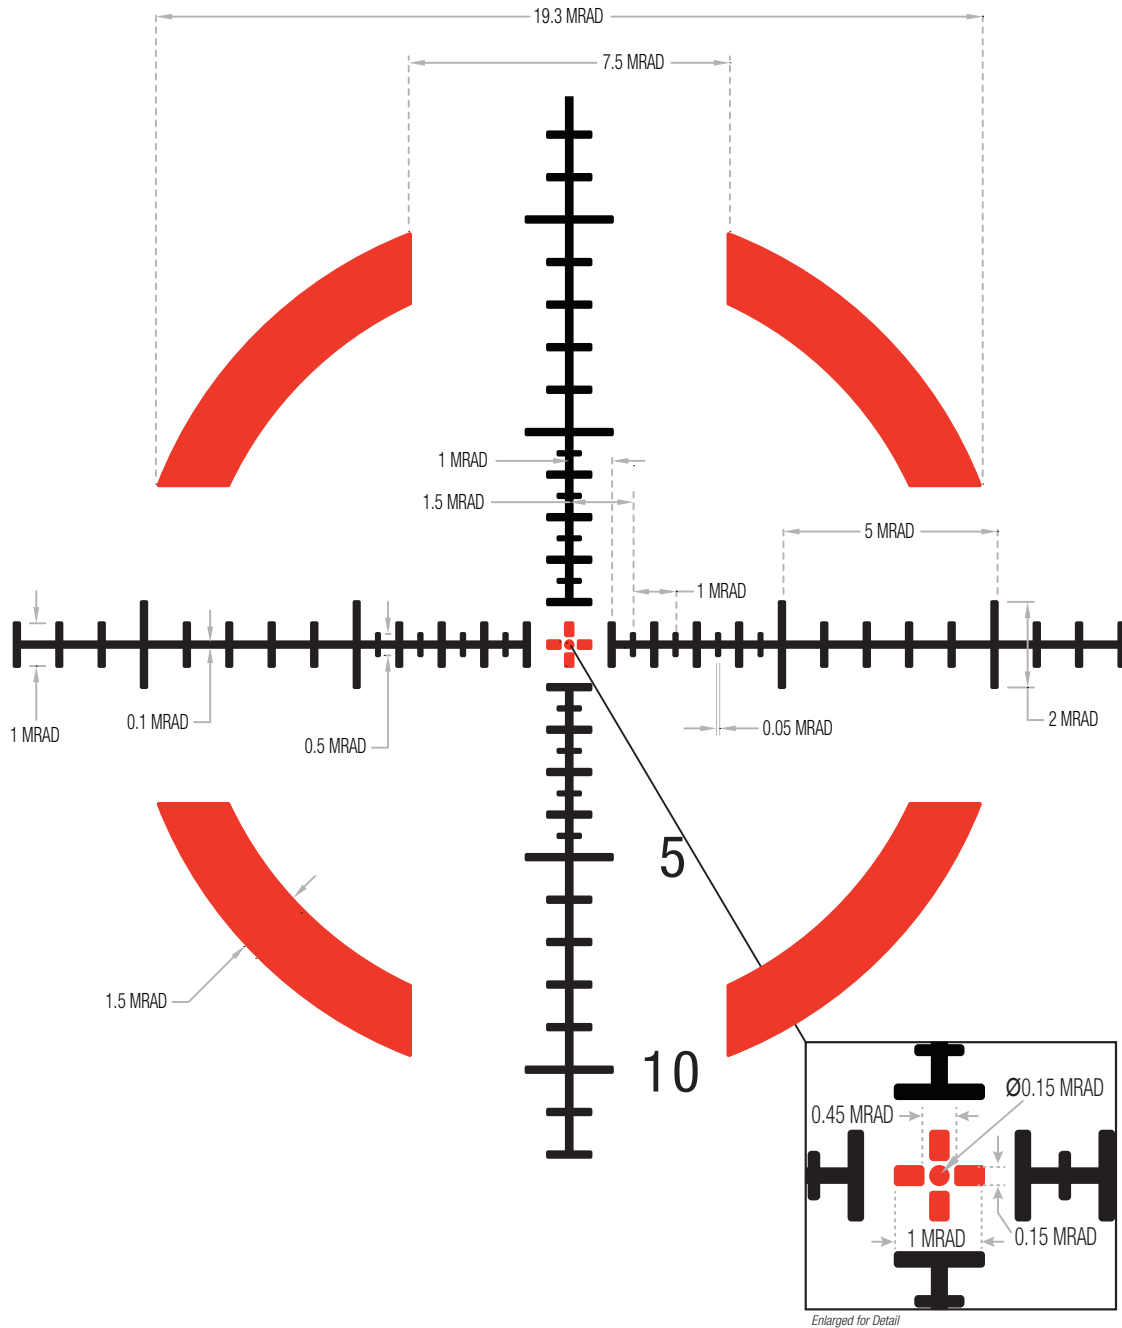

Trijicon Credo™

1-8x28

MRAD Segmented Circle (FFP) Reticle

Model Numbers:

■ CR828-C-2900032

Trijicon.com/Credo

Specifications subject to change without notice.
NOTE: Measurements shown at highest magnification.

*Reticles not drawn to scale.