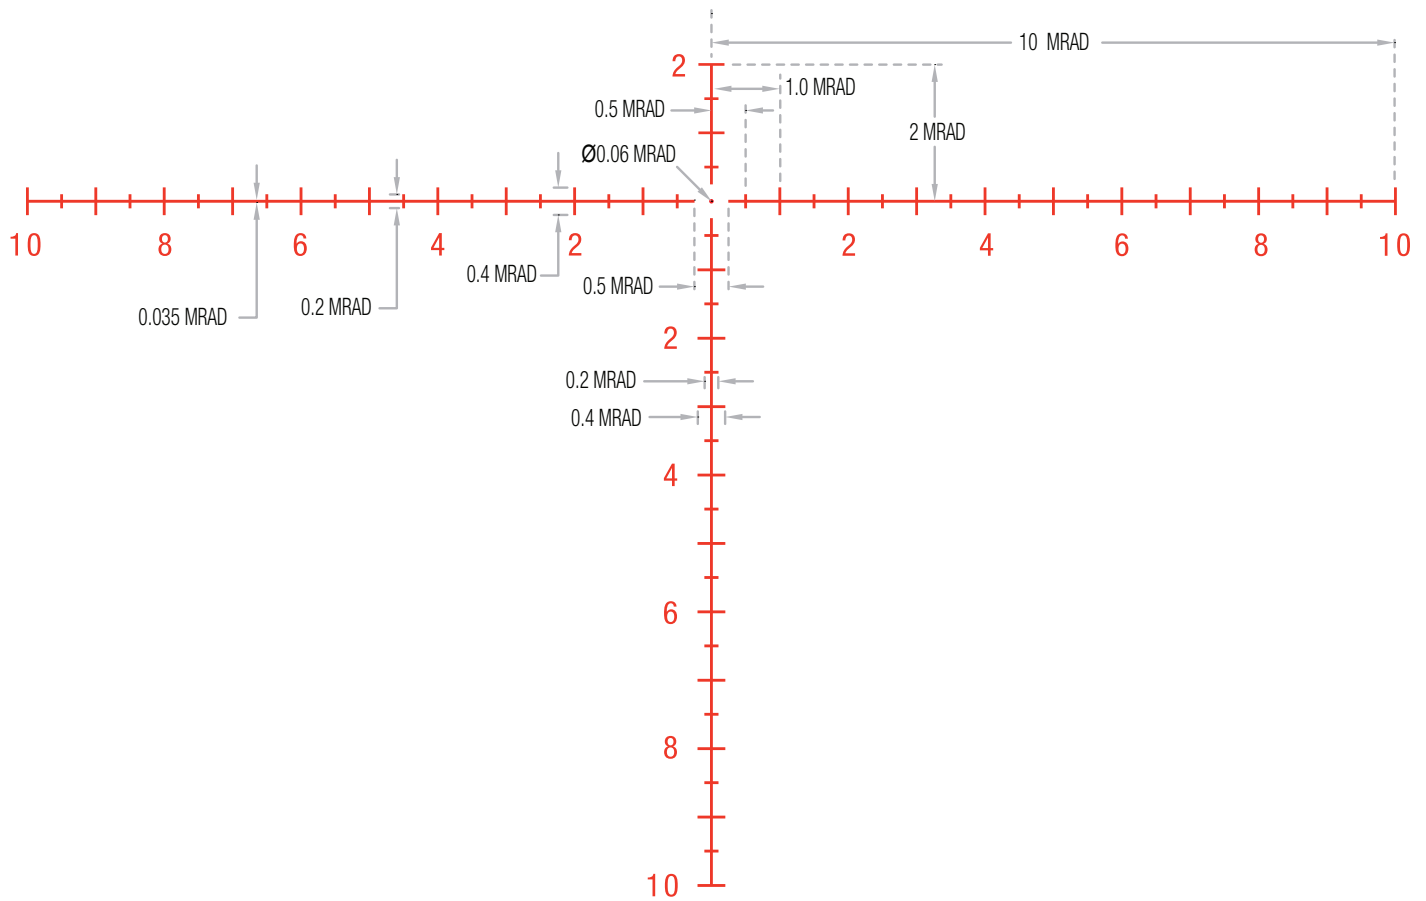

Model Numbers:

■ CR1556-C-2900036

1 DIV = 0.5@15X, 0.75@10X, 1.5@5X, 3@2.5X