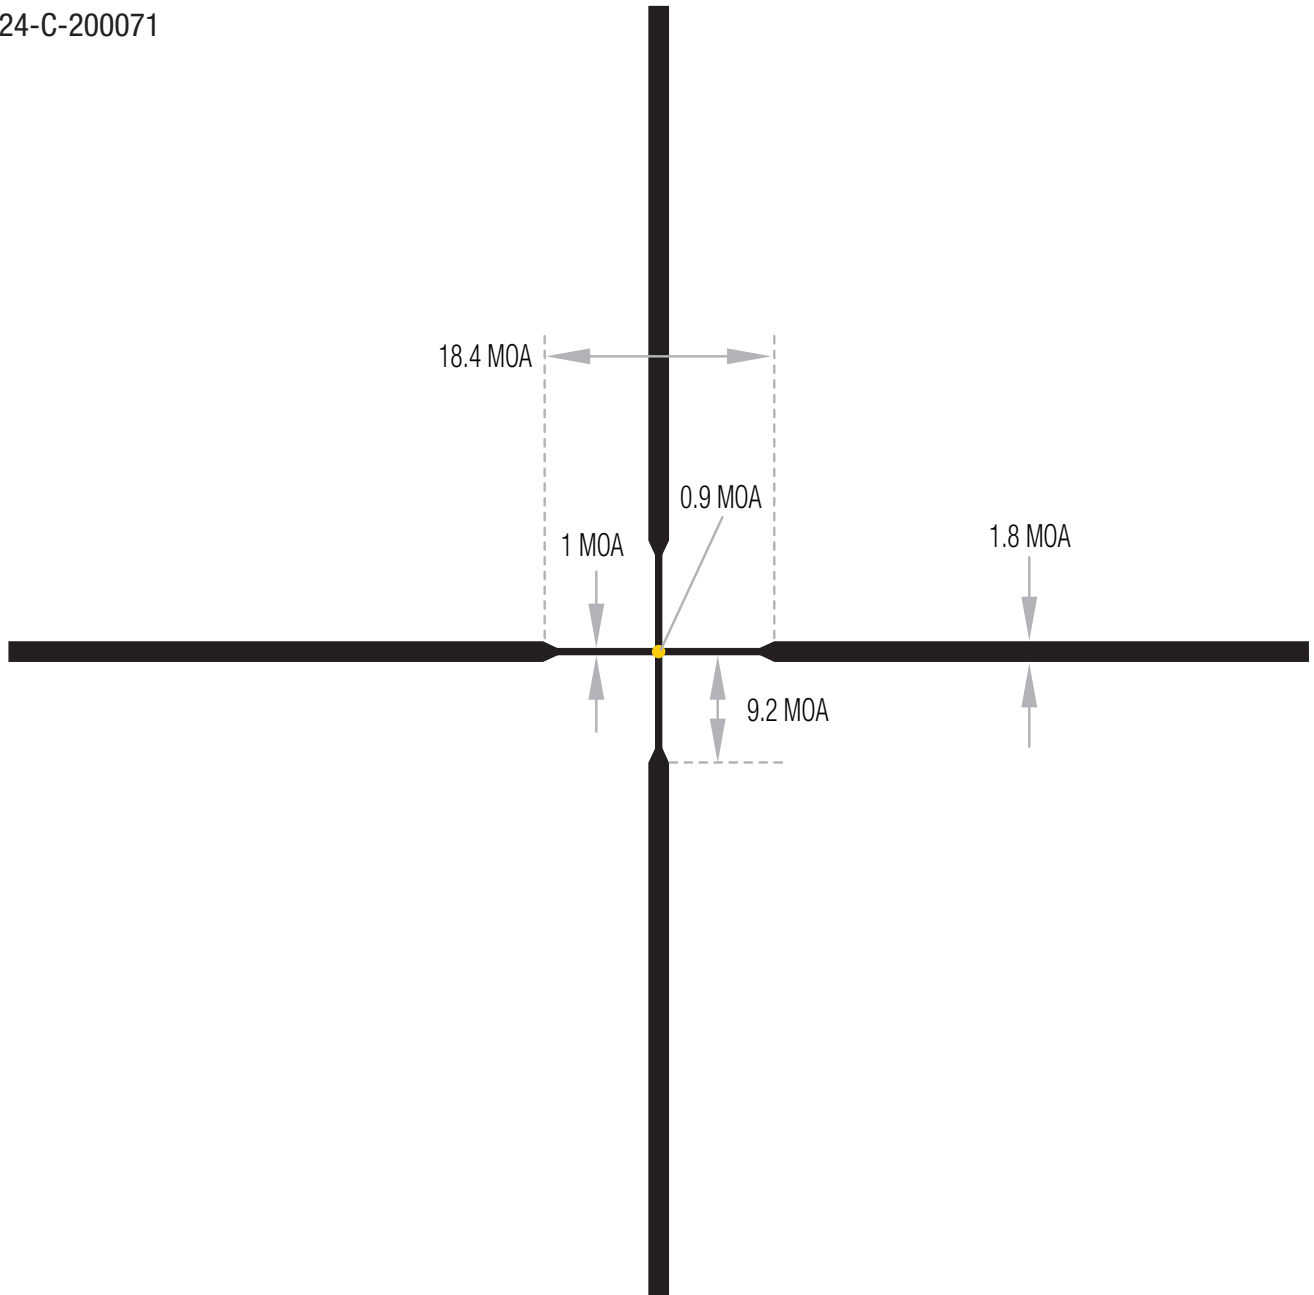

Trijicon AccuPoint®

1-4x24 Standard Duplex Reticle

Model Numbers:

■ TR24-C-200070

■ TR24-C-200071

Trijicon.com/AccuPoint

Specifications subject to change without notice.
NOTE: Measurements shown at highest magnification.

*Reticles not drawn to scale.