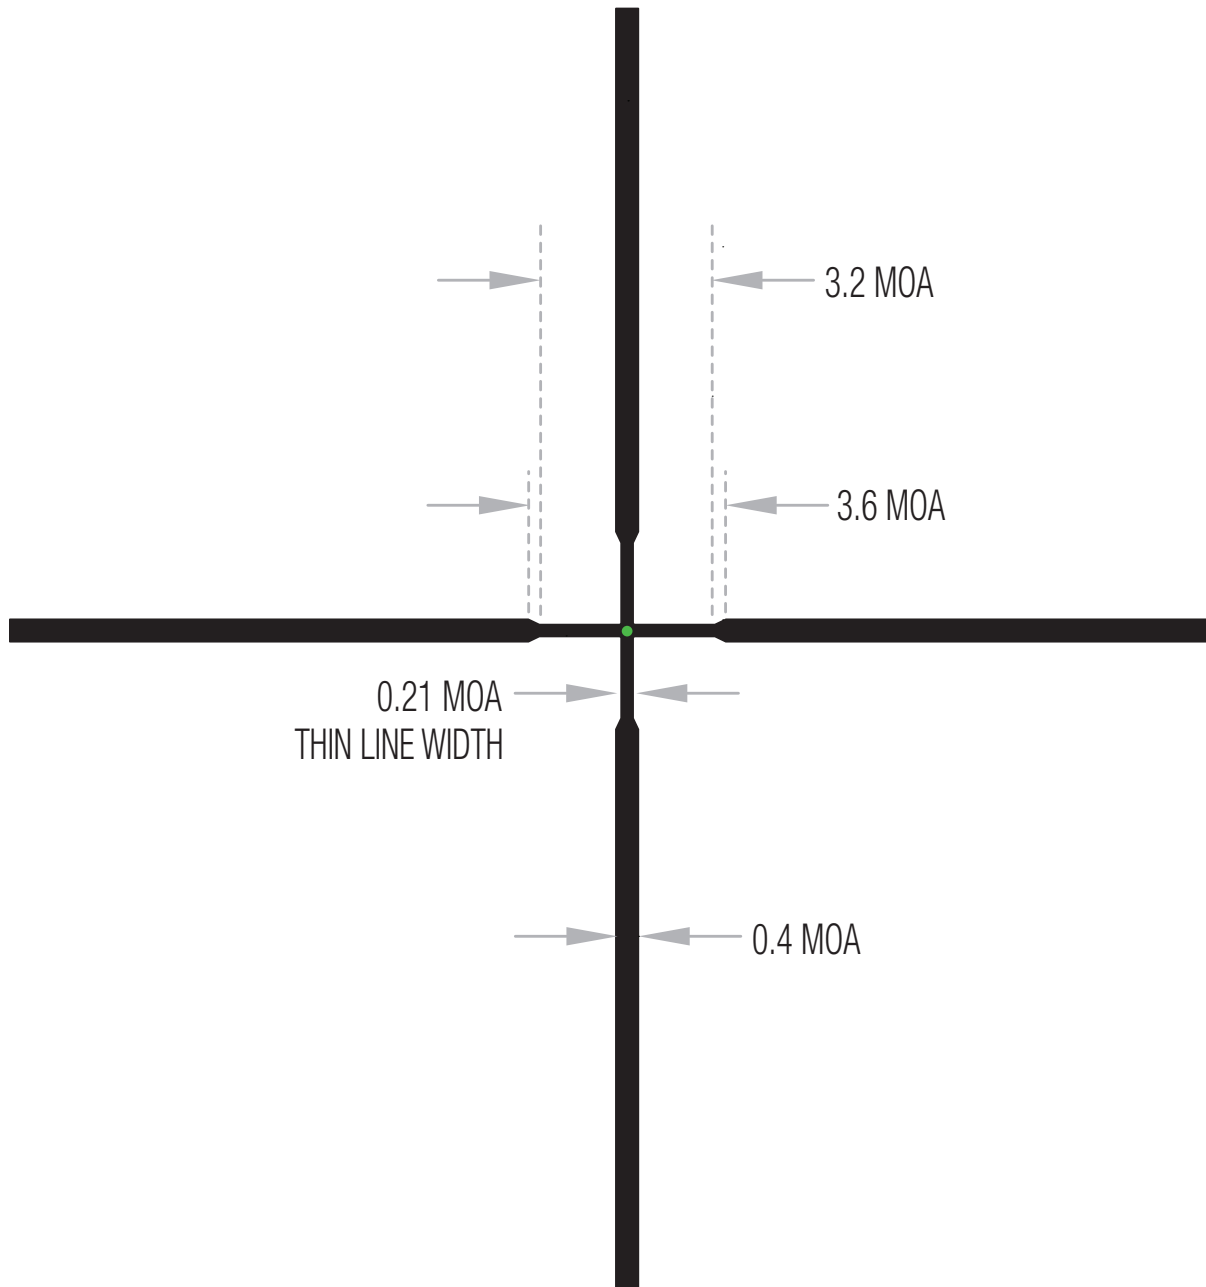

## 5-20x50

### Standard Duplex Reticle

Model Numbers:

■ TR33-C-200155

Brilliant Aiming Solutions™

[Trijicon.com/AccuPoint](http://Trijicon.com/AccuPoint)

Specifications subject to change without notice.  
NOTE: Measurements shown at highest magnification.  
\*Reticles not drawn to scale.