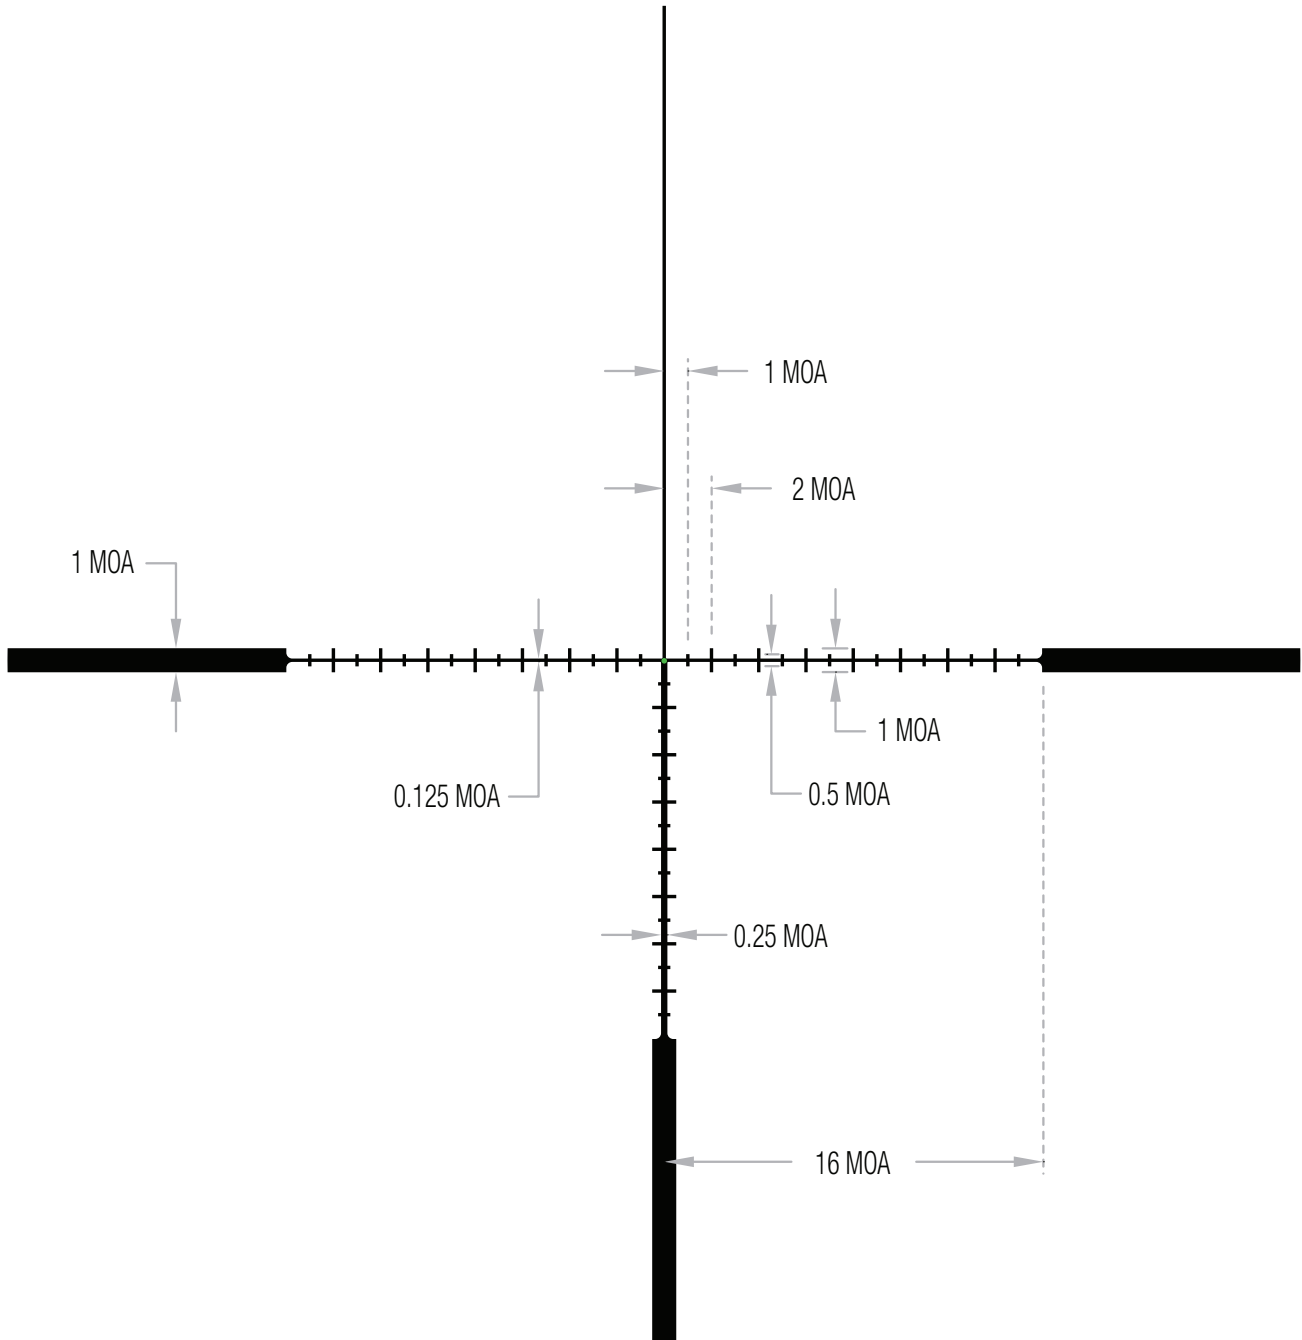

Trijicon AccuPoint[®]

3-18x50 MOA Ranging Reticle

Model Numbers:

■ TR34-C-200158

Brilliant Aiming Solutions™

Trijicon.com/AccuPoint

Specifications subject to change without notice.
NOTE: Measurements shown at highest magnification.
*Reticles not drawn to scale.