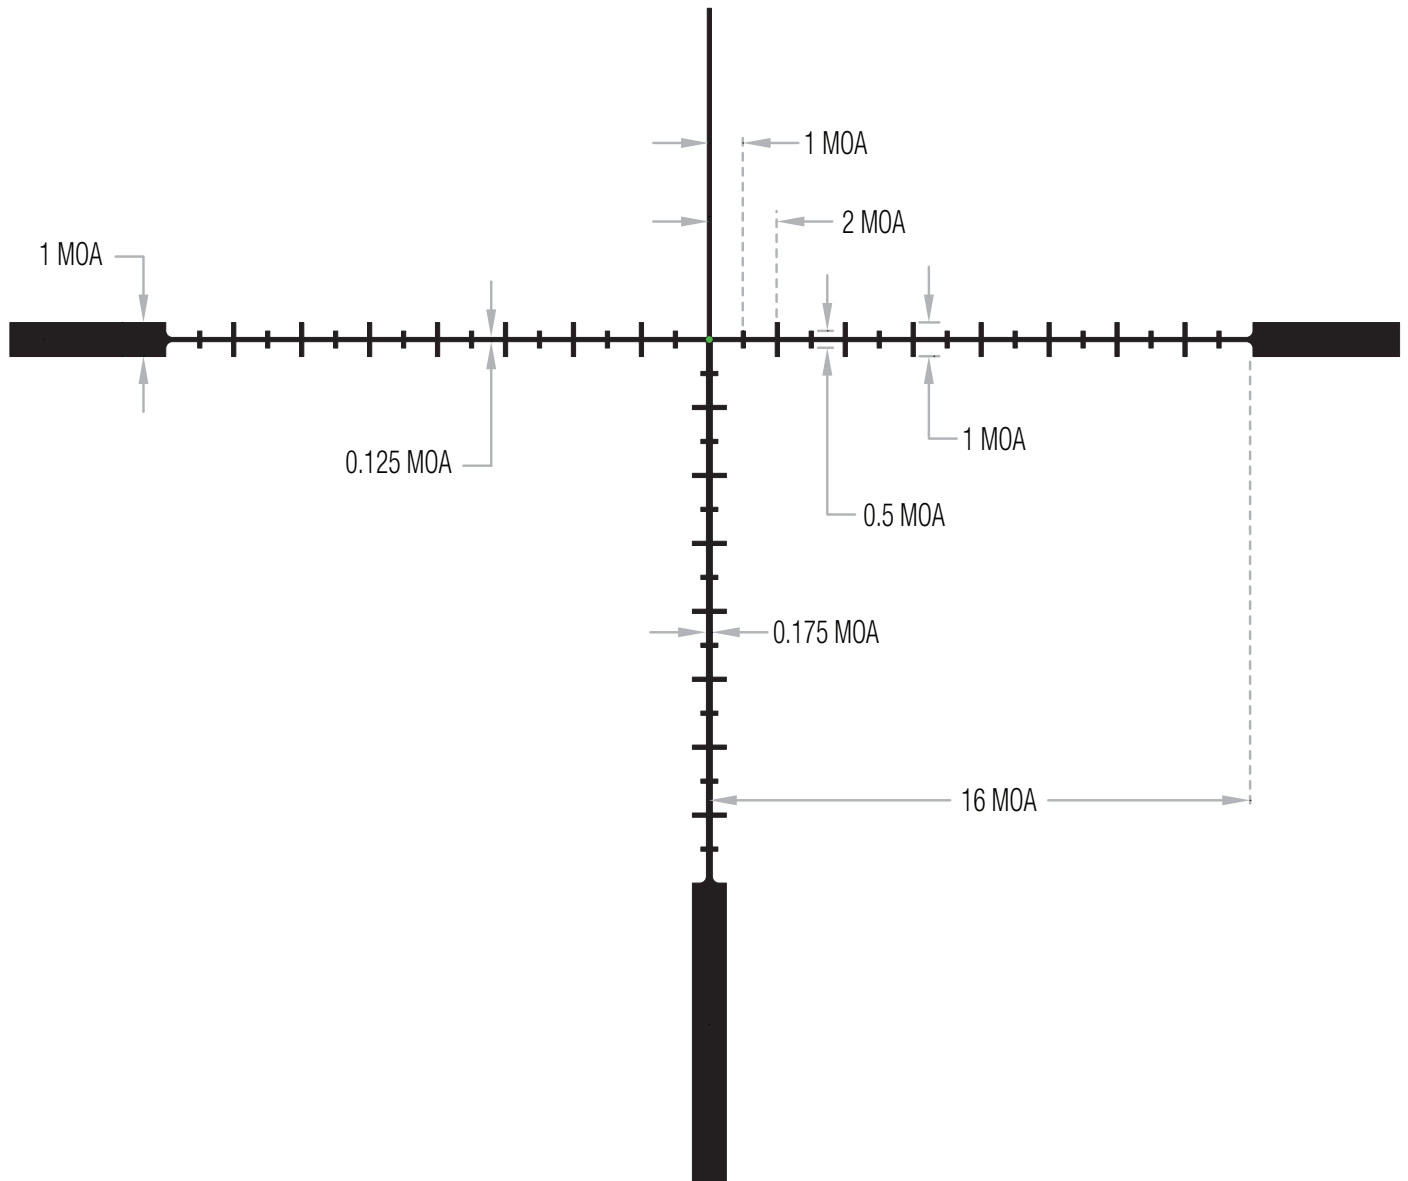

Trijicon AccuPoint[®]

4-24x50 MOA Ranging Reticle

Model Numbers:

■ TR32-C-200157

Brilliant Aiming Solutions™

Trijicon.com/AccuPoint

Specifications subject to change without notice.
NOTE: Measurements shown at highest magnification.

*Reticles not drawn to scale.