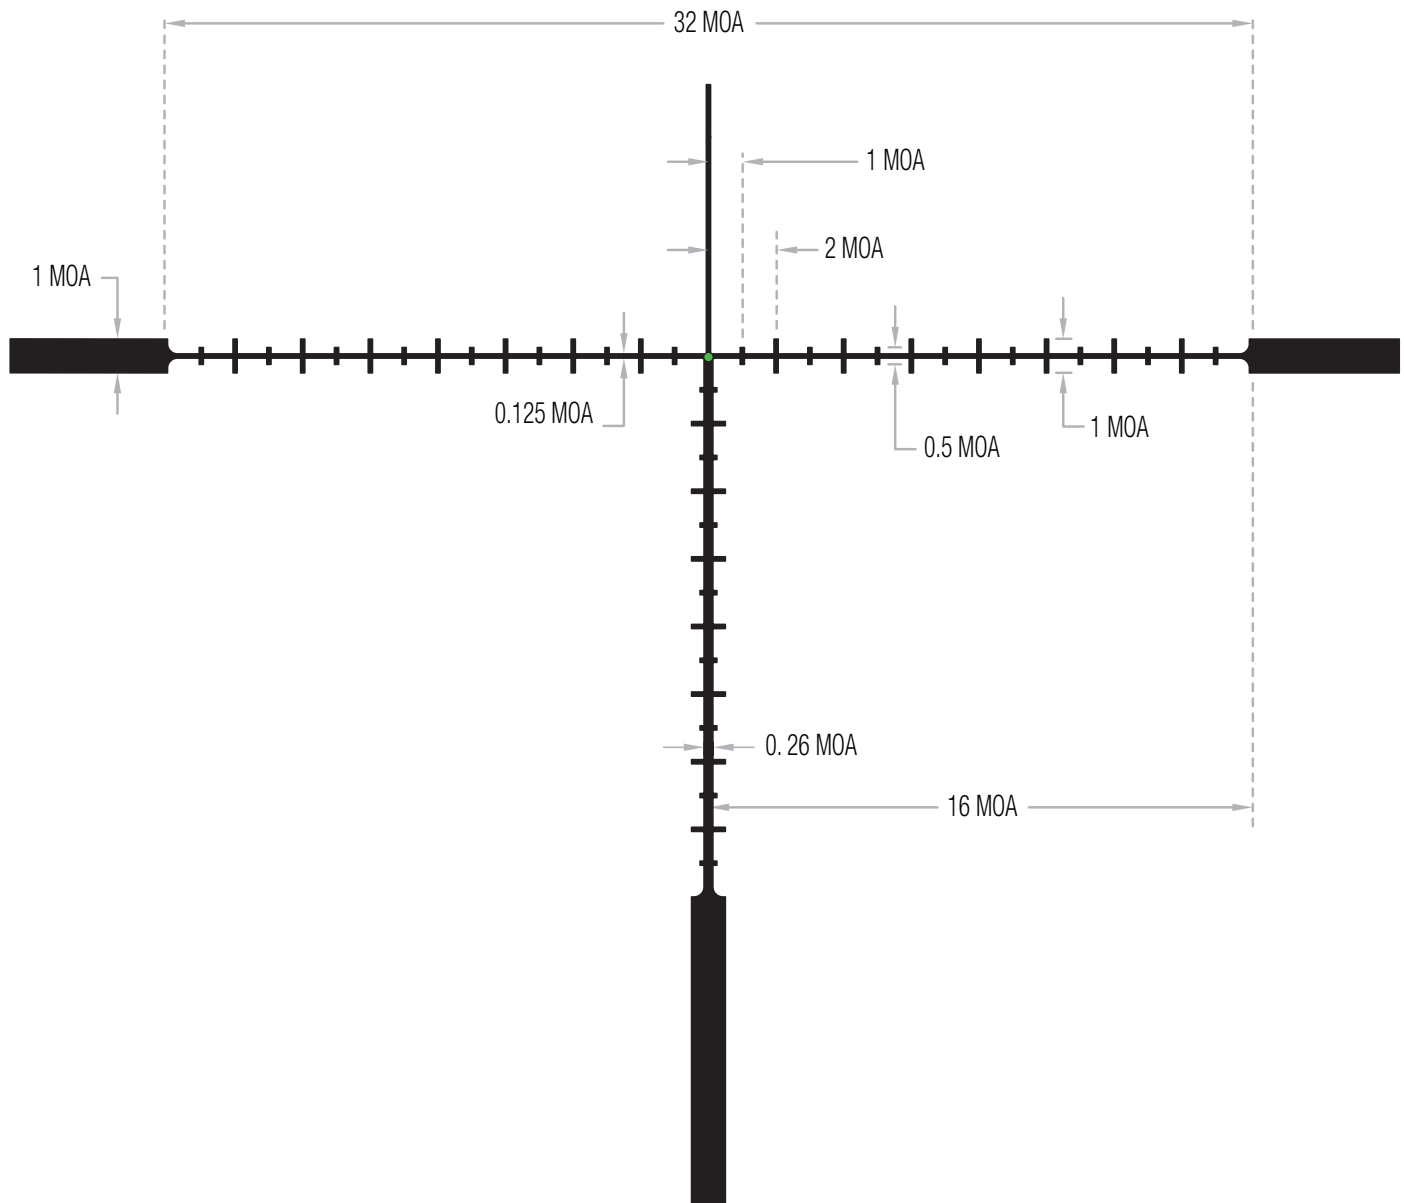

Trijicon AccuPoint[®]

4-16x50 MOA Ranging Reticle

Model Numbers:

■ TR31-C-200147

Brilliant Aiming Solutions™

Trijicon.com/AccuPoint

Specifications subject to change without notice.
NOTE: Measurements shown at highest magnification.

*Reticles not drawn to scale.