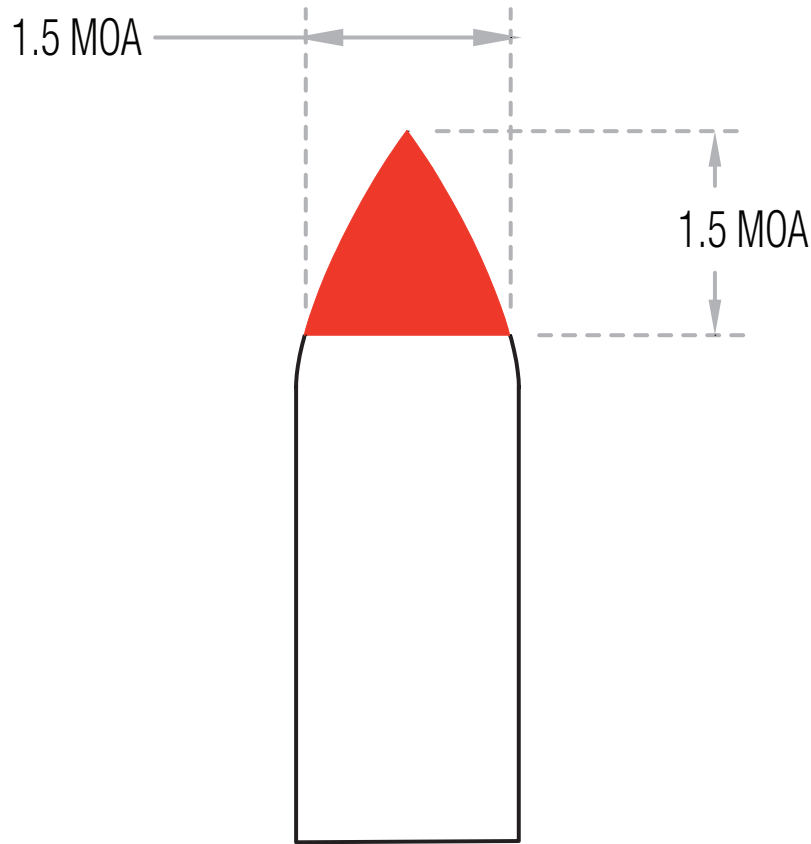

Trijicon AccuPoint[®] 2.5-12.5x42

BAC Triangle Post Reticle

Model Numbers:

- TR26-C-2000105
- TR26-C-2000106
- TR26-C-2000107

Brilliant Aiming Solutions™

Trijicon.com/AccuPoint

Specifications subject to change without notice.
NOTE: Measurements shown at highest magnification.
*Reticles not drawn to scale.