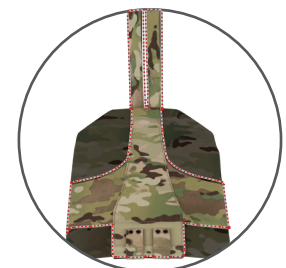

ATH™

ADVANCED TACTICAL HARNESS

The Advanced Tactical Harness (ATH) is a scalable, lightweight harness for holding mission-critical gear in a variety of environments. This ATH features a custom front panel with attachment points for any two Push-to-Talks and dedicated sets of rubber bands to attach tourniquets. Constructed of lightweight, hydrophobic materials with the **patented (US 10605574)** adjustable Auto-Fit Cummerbund™, the ATH provides unmatched comfort to the end user. Plus, the ATH's scalability into a full armor configuration allows the end user to only require one system for all mission sets.

Dual-sided wings allow the user to attach equipment to the inside and outside front panel of carrier

Shoulder pads feature integrated cable-routing and gear attachment points, plus polymer quick-release buckles

Low Profile Auto-Fit Cummerbund™

Optional
Armor Harness for up armor configuration.

OPEN CAMERA TO VIEW
USER INSTRUCTIONS
SSPGEAR.COM/
END-USER-INSTRUCTIONS

OPEN CAMERA TO VIEW
ALL THINGS S&S
SANDSPRECISION.COM