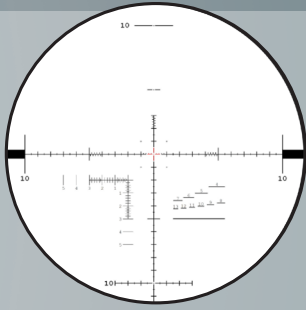

MSR2 Reticle

Horus® TReMoR3 Reticle

G2B Mil-Dot Reticle

SPECIFICATIONS

| | M7Xi 4-28x56 | M7Xi 4-28x56 | M7Xi 2.9-20x50 |
|--------------------------------------|-------------------------------|--------------------------|--|
| ITEM NUMBER | 8719-MSR2 8719-T3 | 8720-MSR2 8720-T3 | 8717-MSR2, 8717-T3 8718-MSR2, 8718-T3 |
| MAGNIFICATION | 4-28x | 4-28x | 2.9-20x |
| OBJECTIVE LENS DIA. | 56mm | 56mm | 24mm |
| TUBE DIAMETER | 34mm | 34mm | 34mm |
| FOCAL PLANE | 1st | 1st | 1st |
| EYE RELIEF | 3.54 in | 3.54 in | 3.4-3.2in |
| FIELD OF VIEW AT 100 M | 9 - 1.42 m | 9 - 1.42 m | 12 - 1.78m |
| DIOPTR ADJUSTMENT | -2 to +2 | -2 to +2 | -2 to +2 |
| PARALLAX ADJUSTMENT | 50m to infinity | 50m to infinity | 50m to infinity |
| COLOR | Black | Coyote Brown | Black / Black / Coyote, / Coyote |
| LENGTH | 15.2in | 15.2in | 13.8in |
| WEIGHT | 33.5oz | 33.5oz | 32.5oz |
| OPERATING TEMPERATURE | -40° --+160°F | -40° --+160°F | -40° --+160°F |
| RETICLE OPTIONS | G2B Mil Dot / MSR2 / TReMoR 3 | MSR2 / TReMoR 3 | MSR2 / TReMoR 3 MSR2 / TReMoR 3 |
| ELEVATION RANGE @ 100 M | 260 cm / 26 mils | 260 cm / 26 mils | 270 cm/27mils |
| WINDAGE RANGE @ 100 M | 60 cm | 60 cm | 60 cm |
| WINDAGE ELEVATION CLICK VALUE | 1 cm (0.1 mrad) | 1 cm (0.1 mrad) | 1 cm (0.1 mrad) |
| BATTERY | CR2032 | CR2032 | CR2032 |
| WARRANTY | Heritage™ Warranty | Heritage™ Warranty | Heritage™ Warranty |
| MSRP PRICE | \$4,024.99 \$4,829.99 | \$4,254.99 \$5,059.99 | \$3,899.99 \$4,369.99 \$4,139.99 \$4,599.99 |