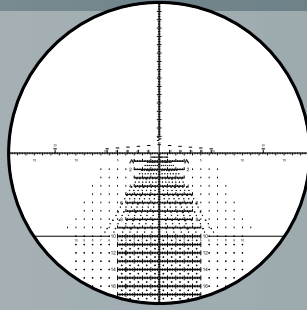

MSR2 Reticle

Horus® TReMoR3 Reticle

G2B Mil-Dot Reticle

SPECIFICATIONS

| | M7Xi 4-28x56 | M7Xi 4-28x56 | M7Xi 2.9-20x50 |
|--------------------------------------|-------------------------------|--------------------------|--|
| ITEM NUMBER | 8719-MSR2 8719-T3 | 8720-MSR2 8720-T3 | 8717-MSR2, 8717-T3 8718-MSR2, 8718-T3 |
| MAGNIFICATION | 4-28x | 4-28x | 2.9-20x |
| OBJECTIVE LENS DIA. | 56mm | 56mm | 24mm |
| TUBE DIAMETER | 34mm | 34mm | 34mm |
| FOCAL PLANE | 1st | 1st | 1st |
| EYE RELIEF | 3.54 in | 3.54 in | 3.4-3.2in |
| FIELD OF VIEW AT 100 M | 9 - 1.42 m | 9 - 1.42 m | 12 - 1.78m |
| DIOPTR ADJUSTMENT | -2 to +2 | -2 to +2 | -2 to +2 |
| PARALLAX ADJUSTMENT | 50m to infinity | 50m to infinity | 50m to infinity |
| COLOR | Black | Coyote Brown | Black / Black / Coyote, / Coyote |
| LENGTH | 15.2in | 15.2in | 13.8in |
| WEIGHT | 33.5oz | 33.5oz | 32.5oz |
| OPERATING TEMPERATURE | -40° --+160°F | -40° --+160°F | -40° --+160°F |
| RETICLE OPTIONS | G2B Mil Dot / MSR2 / TReMoR 3 | MSR2 / TReMoR 3 | MSR2 / TReMoR 3 MSR2 / TReMoR 3 |
| ELEVATION RANGE @ 100 M | 260 cm / 26 mils | 260 cm / 26 mils | 270 cm/27mils |
| WINDAGE RANGE @ 100 M | 60 cm | 60 cm | 60 cm |
| WINDAGE ELEVATION CLICK VALUE | 1 cm (0.1 mrad) | 1 cm (0.1 mrad) | 1 cm (0.1 mrad) |
| BATTERY | CR2032 | CR2032 | CR2032 |
| WARRANTY | Heritage™ Warranty | Heritage™ Warranty | Heritage™ Warranty |
| MSRP PRICE | \$4,024.99 \$4,829.99 | \$4,254.99 \$5,059.99 | \$3,899.99 \$4,369.99 \$4,139.99 \$4,599.99 |