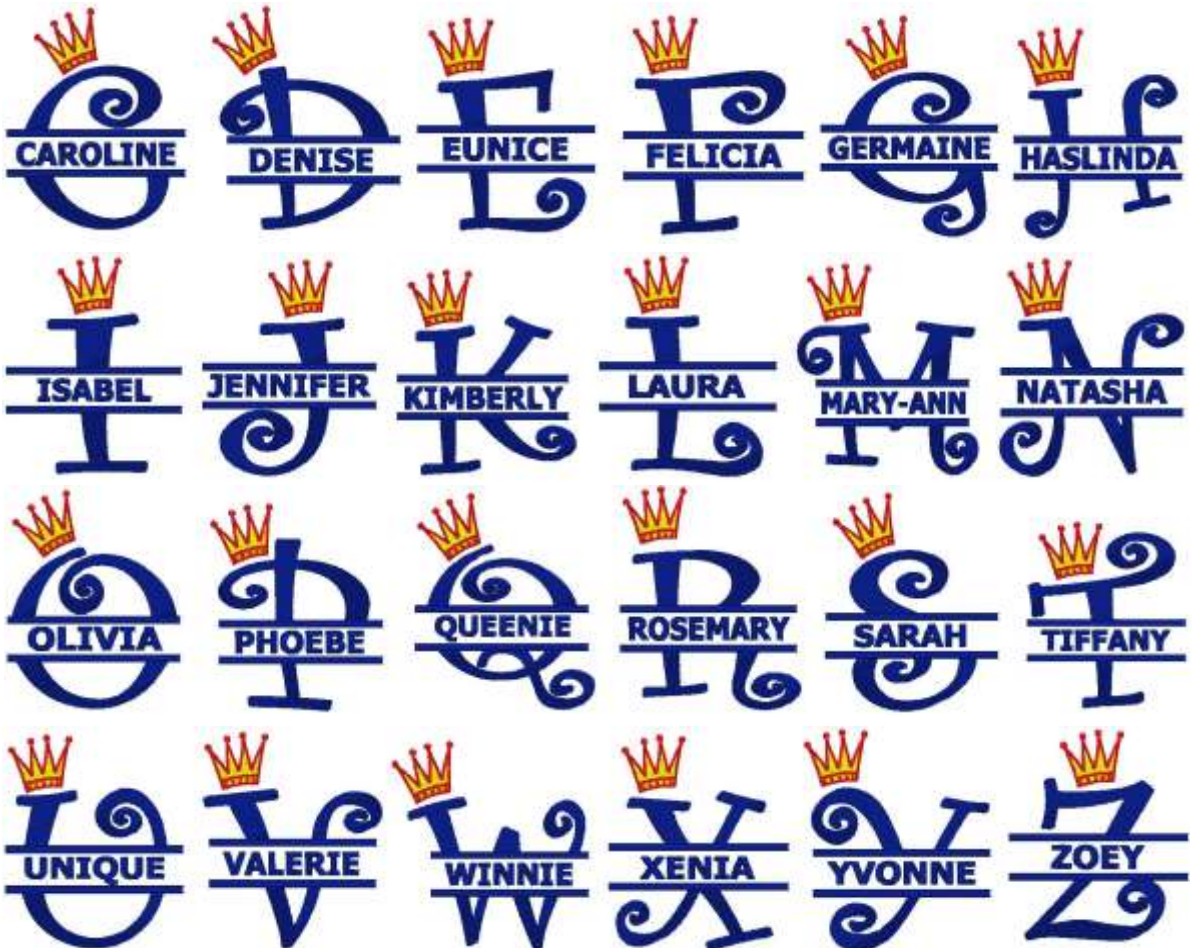

Classic Design - Embroidery

CD-2A

CD-2B

Please key in **CD-2C, CD-2D, CD-2E, CD-2F..... CD-2X, CD-2Y, CD-2Z** respectively, for below design.

**** PLEASE TAKE NOTE FOR ABOVE DEISN:**

Leave the **“Font Type for Name”** Box **empty**, we will use the above default font type for the personalised name. Name will be in **ALL CAPITAL LETTER** as shown above.