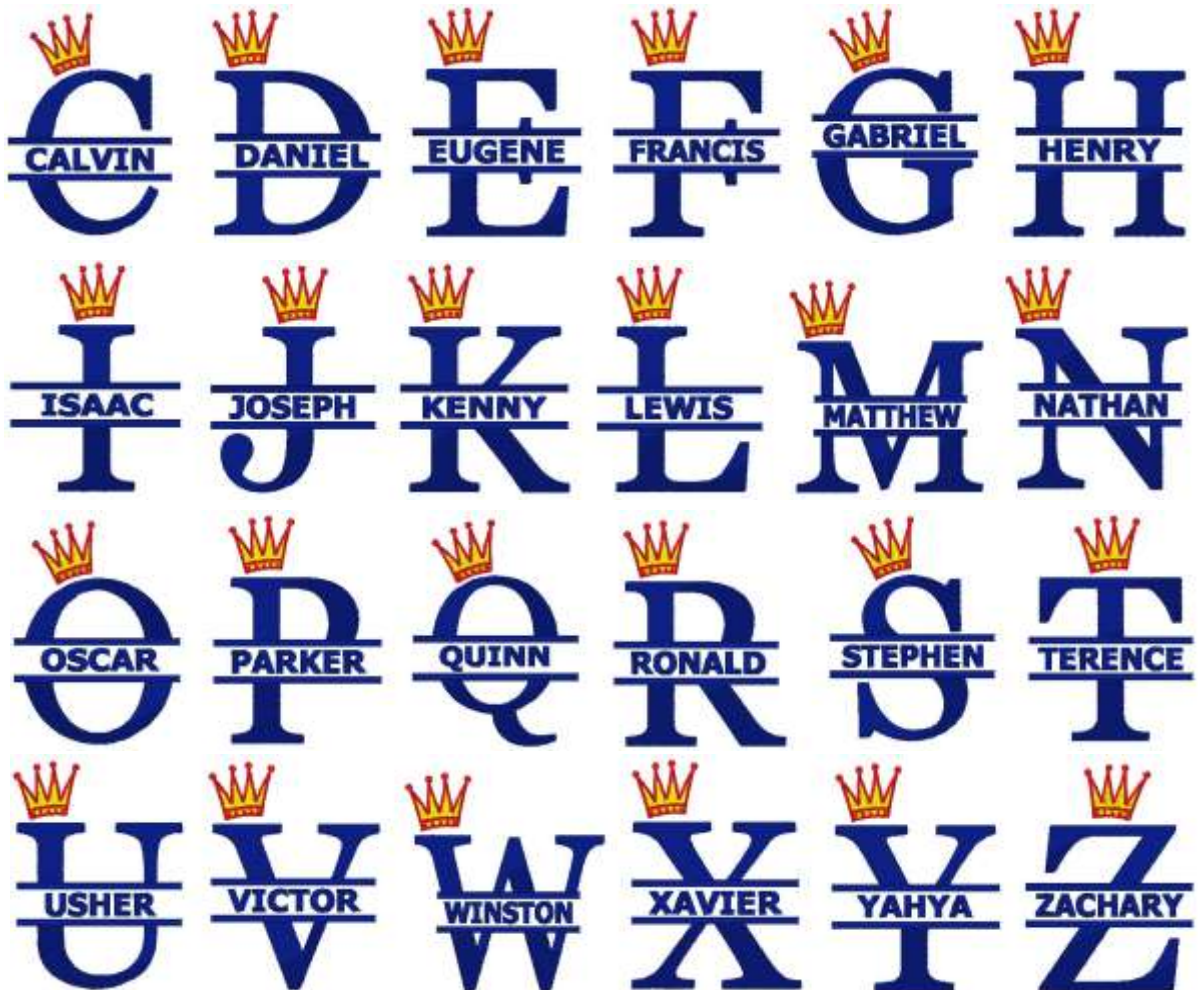

Classic Design - Embroidery

CD-1A

CD-1B

Please key in **CD-1C, CD-1D, CD-1E, CD-1F..... CD-1X, CD-1Y, CD-1Z** respectively, for below design.

**** PLEASE TAKE NOTE FOR ABOVE DEISN:**

Leave the **“Font Type for Name”** Box **empty**, we will use the above default font type for the personalised name. Name will be in **ALL CAPITAL LETTER** as shown above.

Classic Design - Embroidery

CD-2A

CD-2B

Please key in **CD-2C, CD-2D, CD-2E, CD-2F..... CD-2X, CD-2Y, CD-2Z** respectively, for below design.

**** PLEASE TAKE NOTE FOR ABOVE DEISN:**

Leave the **“Font Type for Name”** Box **empty**, we will use the above default font type for the personalised name. Name will be in **ALL CAPITAL LETTER** as shown above.