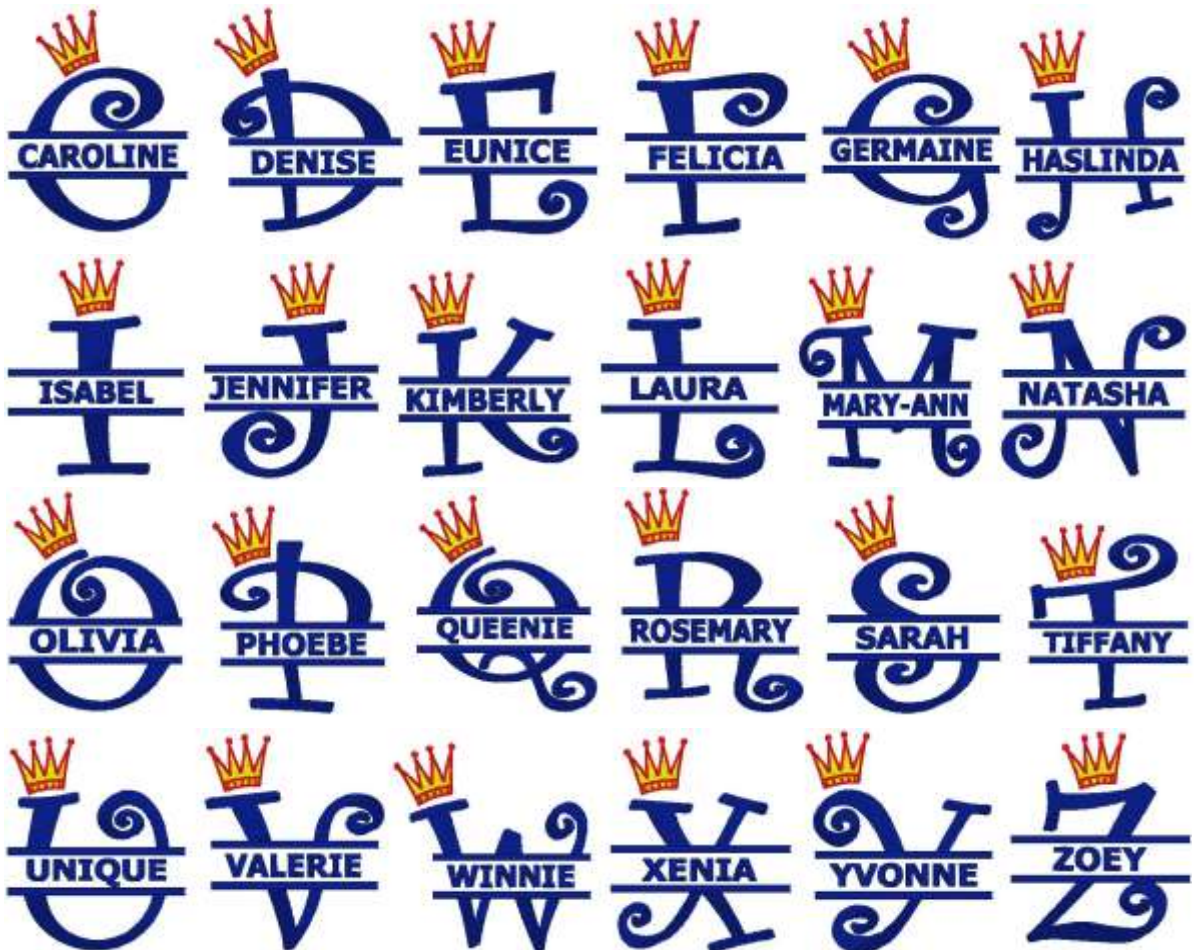

Class Design - Embroidery

CD-2A

CD-2B

Please key in CD-2C, CD-2D, CD-2E, CD-2F..... CD-2X, CD-2Y, CD-2Z respectively, for below design.

**** PLEASE TAKE NOTE FOR THIS DEISN:**

Leave the "Font Type for Name" Box empty, we will use the above default font type for the personalised name. Name will be in ALL CAPITAL LETTER as shown above.