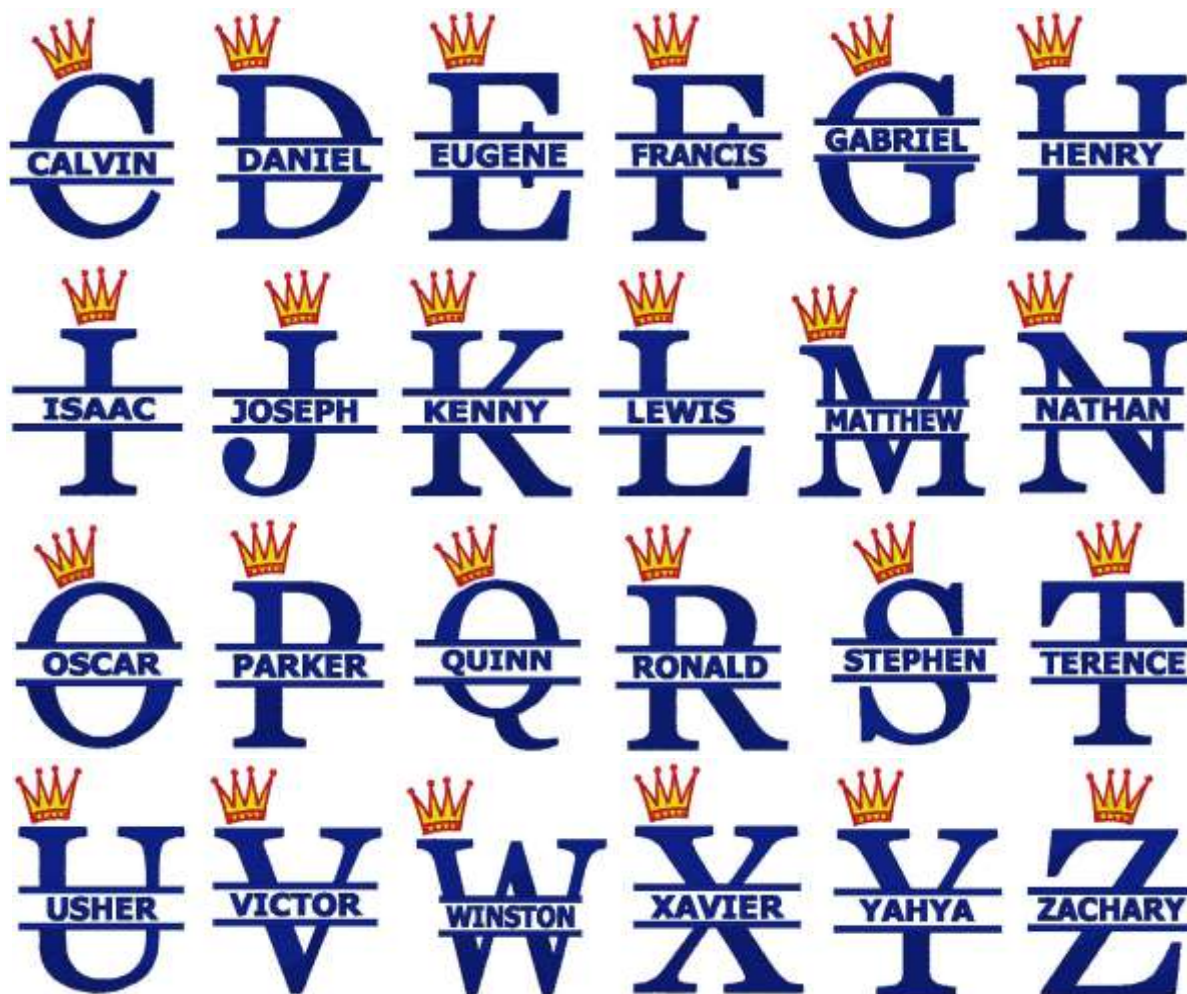

Class Design - Embroidery

CD-1A

CD-1B

Please key in **CD-1C, CD-1D, CD-1E, CD-1F..... CD-1X, CD-1Y, CD-1Z** respectively, for below design.

**** PLEASE TAKE NOTE FOR THIS DESIGN:**

Leave the "Font Type for Name" Box **empty**, we will use the above default font type for the personalised name. Name will be in ALL CAPITAL LETTER as shown above.