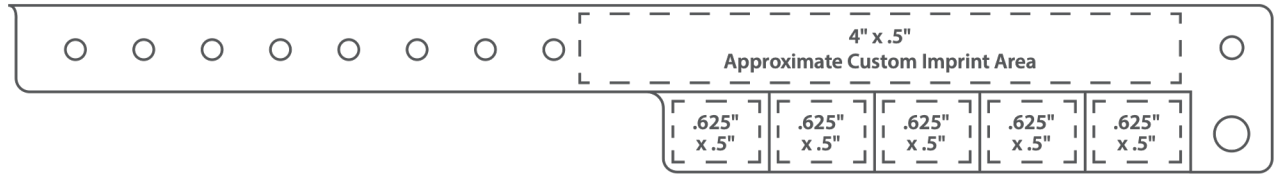

## SPECIFICATIONS:

Imprint Area:

Dimensions: 1.25"

ANY CUSTOMIZATION (LOGO AND TEXT) CAN BE PRINTED IN THE FOLLOWING COLORS:

 Black	 Process Blue	 Orange PMS 021
 White	 Pantone Yellow	 Pantone Purple
 Red PMS 199	 Gold PMS 873	 Purple-Pantone Violet
 Green PMS 348	 Silver PMS 877	
 Reflex Blue	 Pink PMS 212	