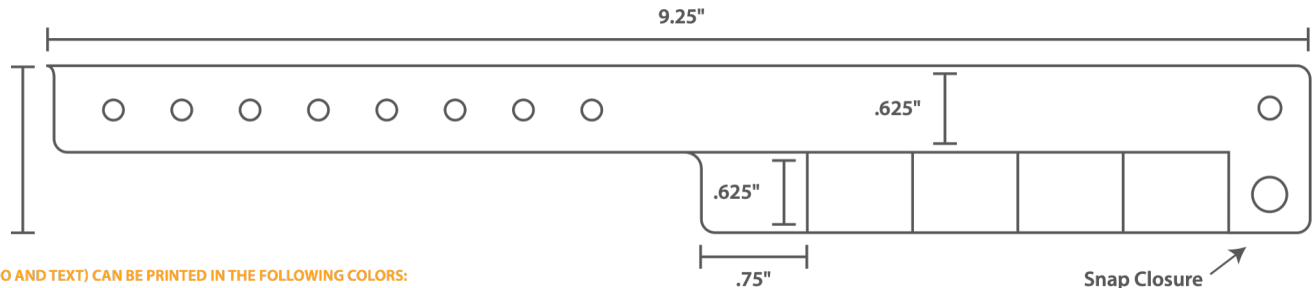

Dimensions: 1.25"